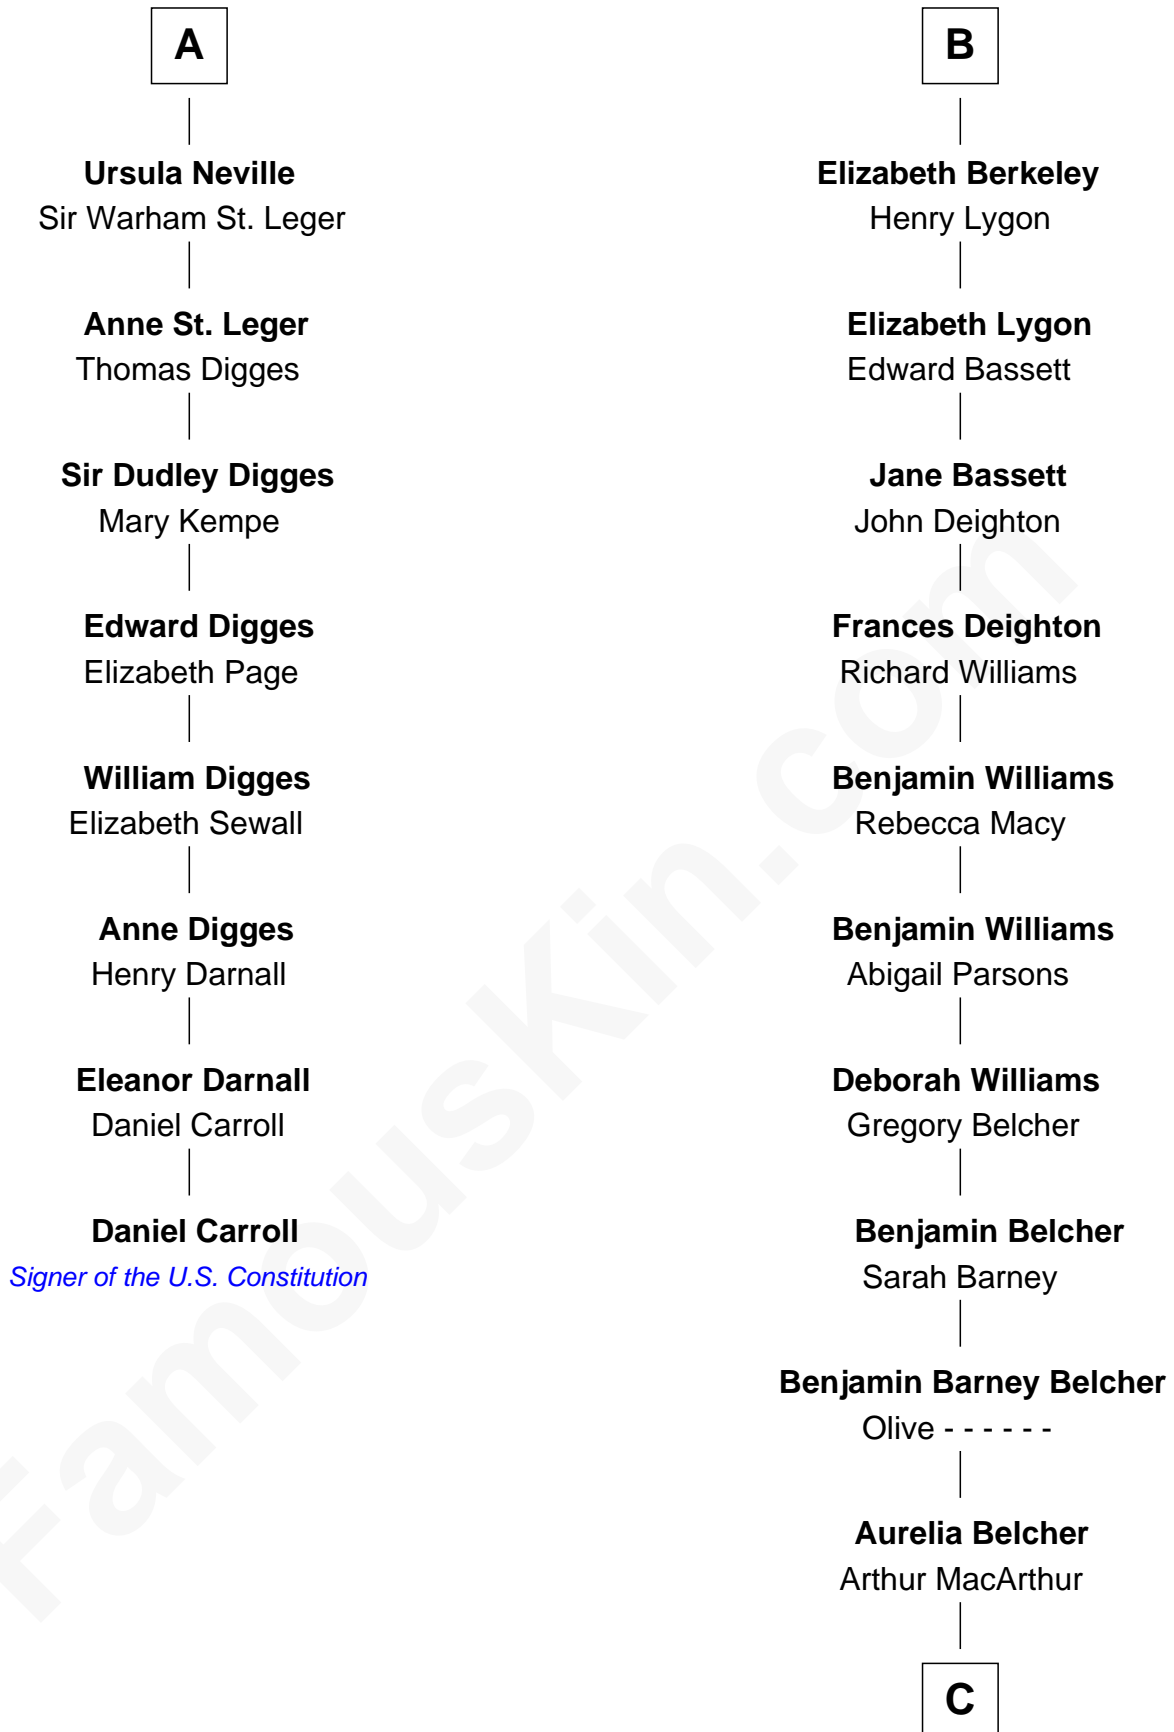

FamousKin.com

Relationship Chart of

Daniel Carroll

Signer of the U.S. Constitution

14th cousin 4 times removed of

General Douglas MacArthur

U.S. Army - World War II

Sir Maurice de Berkeley

Eve la Zouche

Thomas de Berkeley

Katherine de Clyvedon

Sir John Berkeley

Elizabeth Betteshorne

Eleanor Berkeley

Sir Richard Poynings

Eleanor Poynings

Maurice de Berkeley

Margaret - - - - -

Thomas Berkeley

Catherine Botetourte

Maurice Berkeley

Johanna Denham

Maurice Berkeley

Ellen Montfort

Sir William Berkeley

Anne Stafford

Richard Berkeley

Elizabeth Conningsby

Sir John Berkeley

Isabel Dennis

B

C