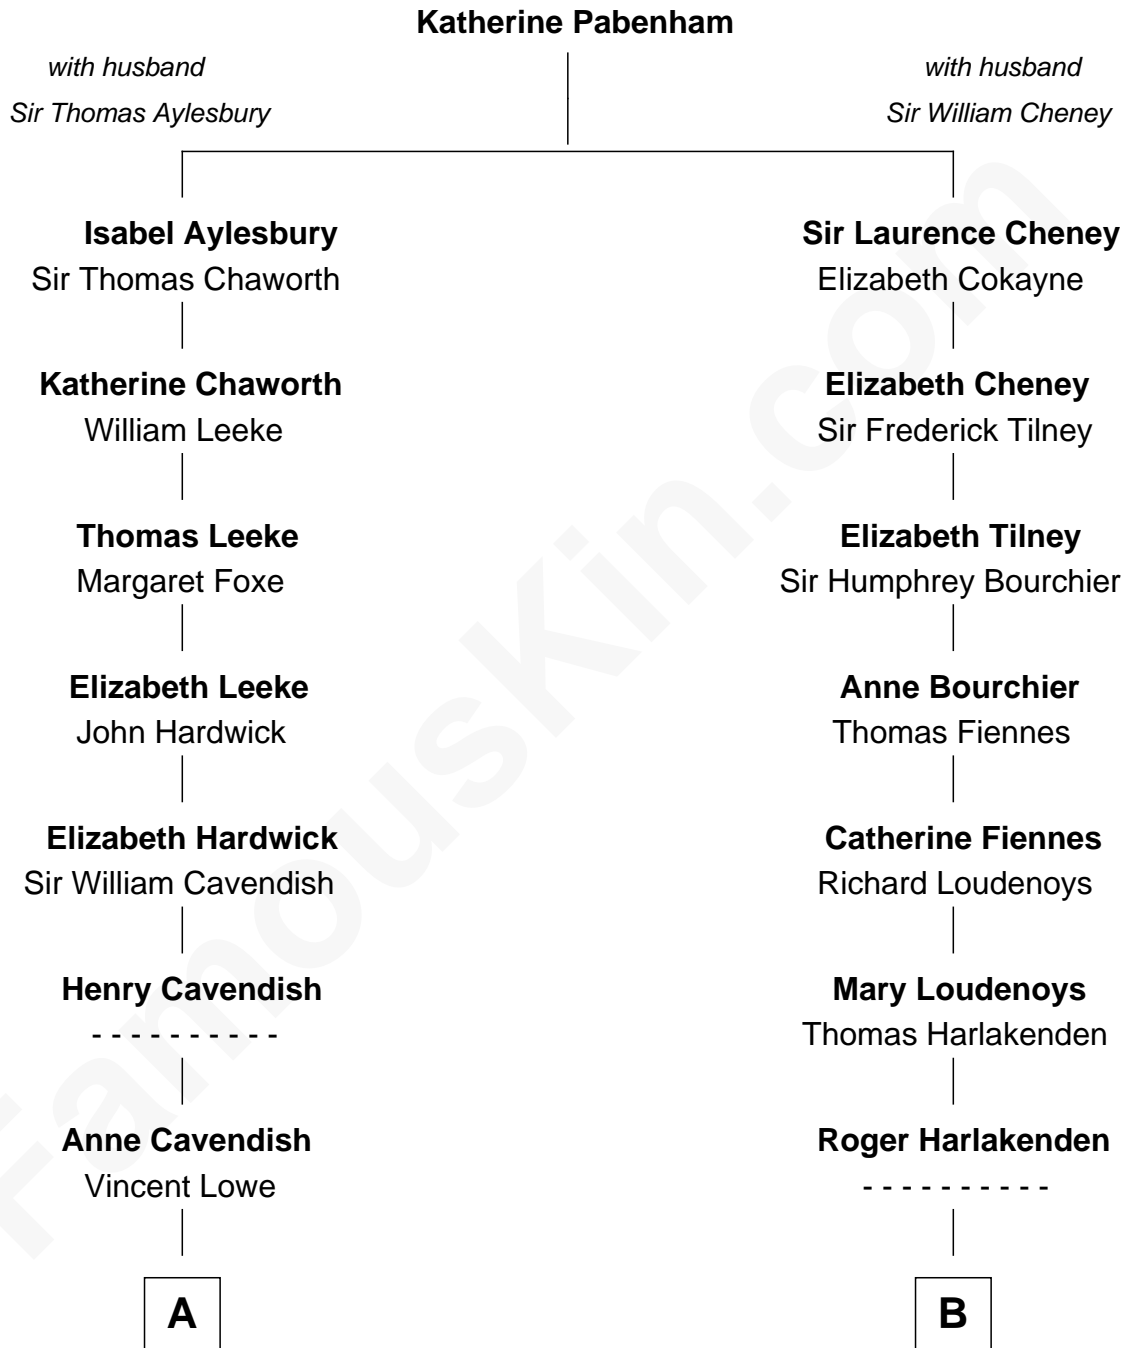

FamousKin.com

Relationship Chart of

Daniel Carroll

Signer of the U.S. Constitution

11th cousin 6 times removed of

Frank Lloyd Wright
American Architect

A

Jane Lowe
Col. Henry Sewall

Elizabeth Sewall
William Digges

Anne Digges
Henry Darnall

Eleanor Darnall
Daniel Carroll

Daniel Carroll
Signer of the U.S. Constitution

B

Richard Harlakenden
Margaret Huberd

Mabel Harlakenden
John Haynes

Ruth Haynes
Samuel Wyllys