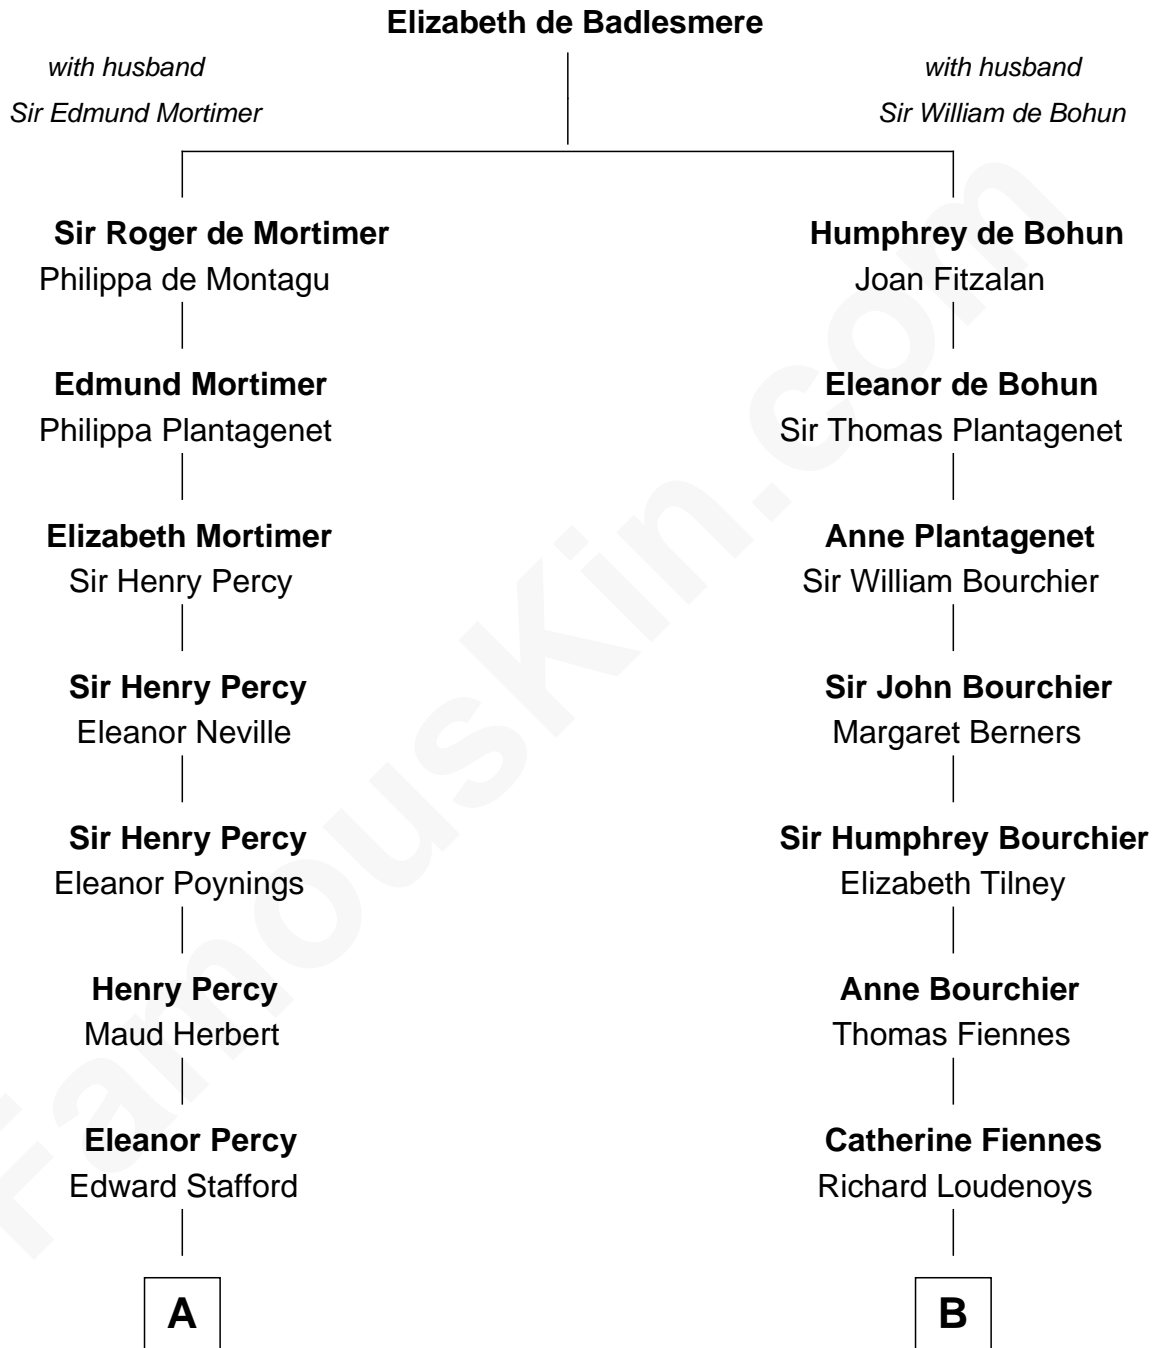

FamousKin.com Relationship Chart of

Daniel Carroll

Signer of the U.S. Constitution

15th cousin 4 times removed of

Frank Lloyd Wright

American Architect

C

Rev. David Wright

Abigail Goddard

William Carey Wright

Anna Lloyd Jones

Frank Lloyd Wright

American Architect

FamousKin.com