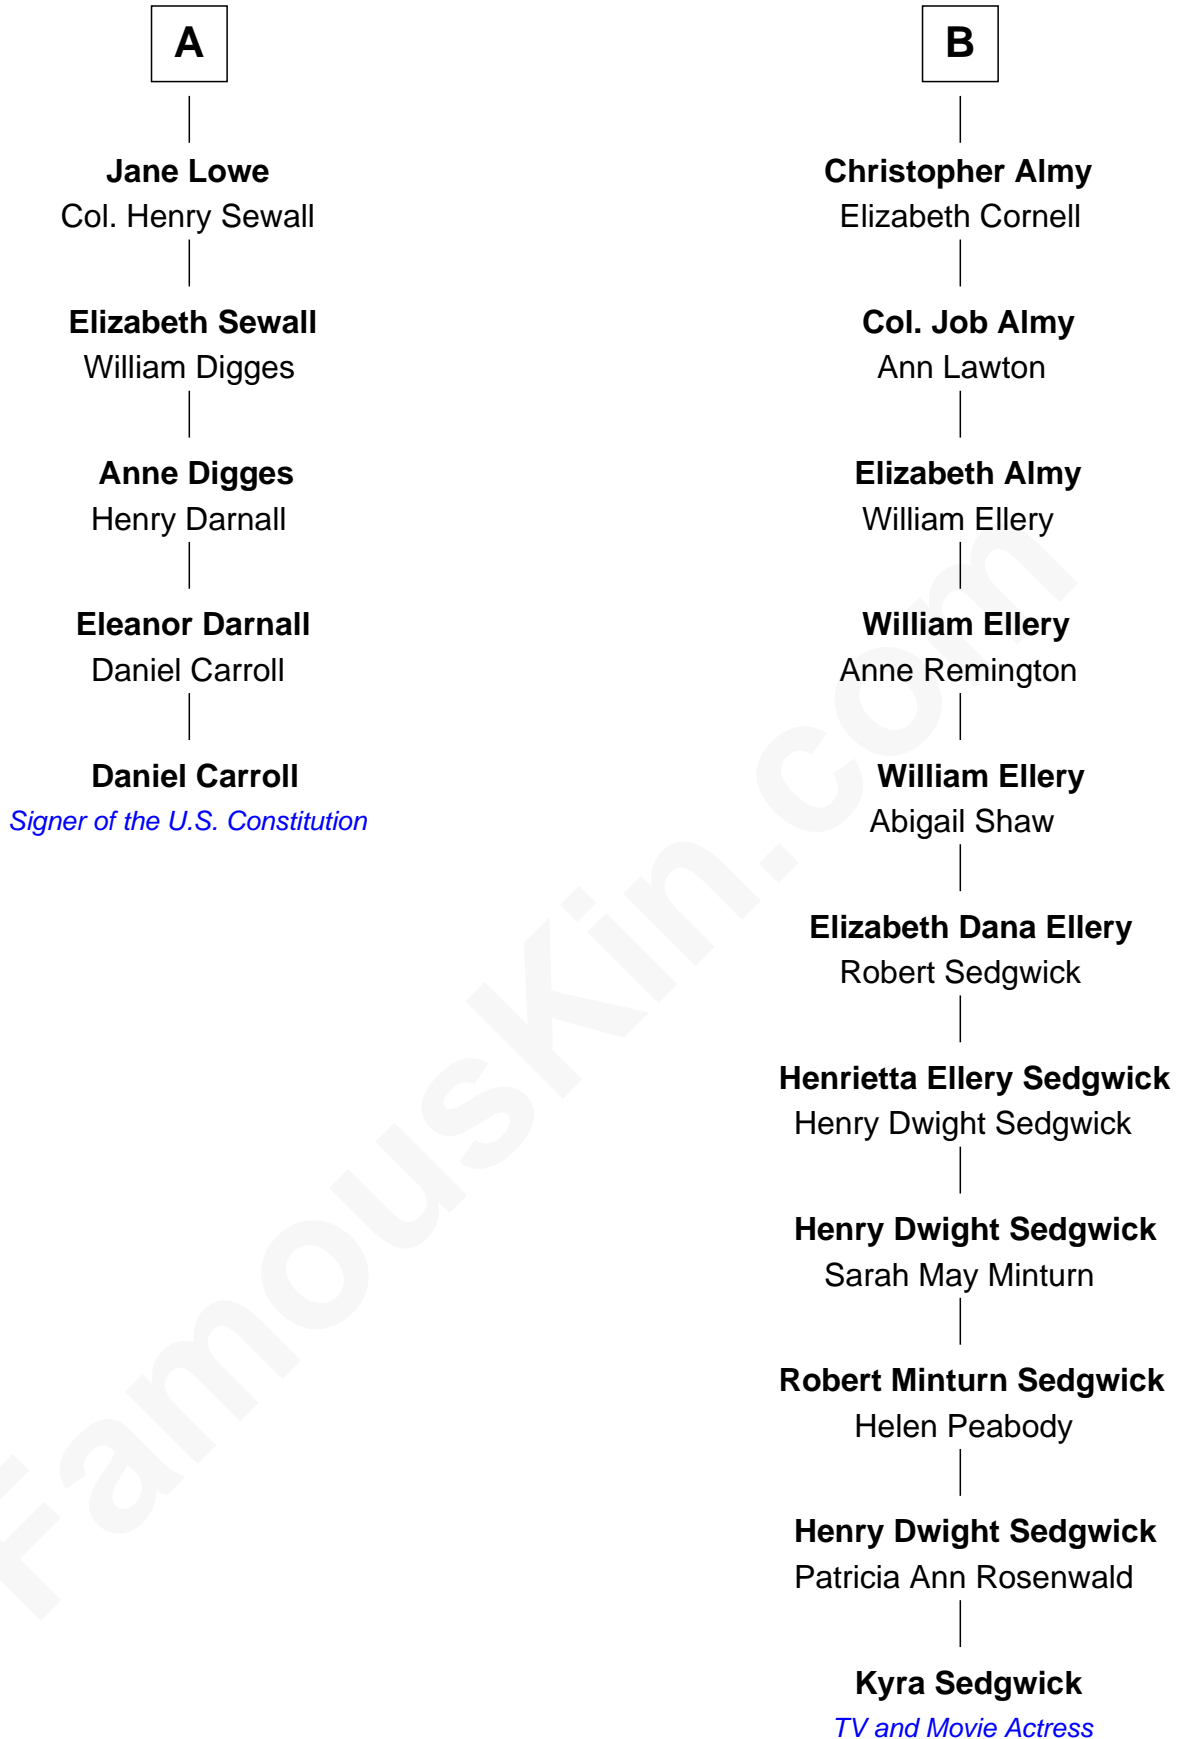

# FamousKin.com Relationship Chart of

**Daniel Carroll**

*Signer of the U.S. Constitution*

11th cousin 6 times removed of

**Kyra Sedgwick**

*TV and Movie Actress*

**Sir Thomas Aylesbury**

Katherine Pabenham

**Isabel Aylesbury**  
Sir Thomas Chaworth

**Katherine Chaworth**  
William Leeke

**Thomas Leeke**  
Margaret Foxe

**Elizabeth Leeke**  
John Hardwick

**Elizabeth Hardwick**  
Sir William Cavendish

**Henry Cavendish**  
-----

**Anne Cavendish**  
Vincent Lowe

**A**

**Eleanor Aylesbury**  
Sir Humphrey Stafford

**Humphrey Stafford**  
Katherine Fray

**Sir Humphrey Stafford**  
Margaret Fogge

**Sir Humphrey Stafford**  
Margaret Tame

**Ellen Stafford**  
Thomas Barlow

**Stafford Barlow**  
-----

**Audrey Barlow**  
William Almy

**B**

Kyra Sedgwick photo by [Angela George](#) (CC BY-SA 3.0)