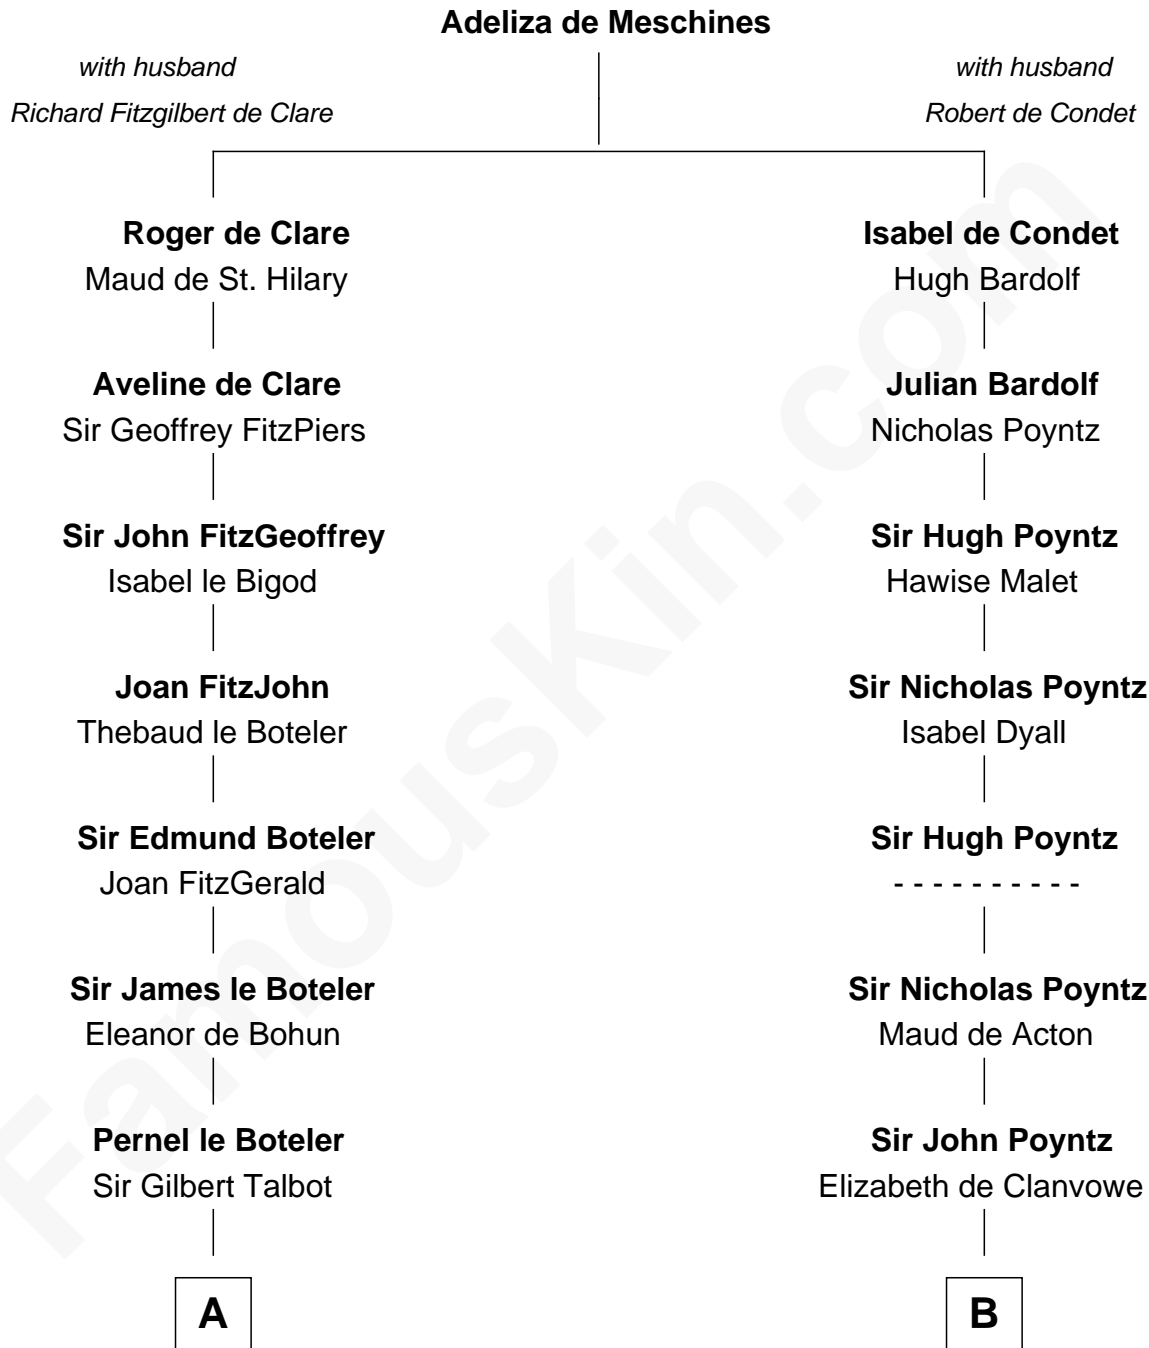

FamousKin.com

Relationship Chart of

Daniel Carroll

Signer of the U.S. Constitution

19th cousin 1 time removed of

William Ellery

Signer of the Declaration of Independence

C

Elizabeth Sewall

William Digges

Anne Digges

Henry Darnall

Eleanor Darnall

Daniel Carroll

Daniel Carroll

Signer of the U.S. Constitution