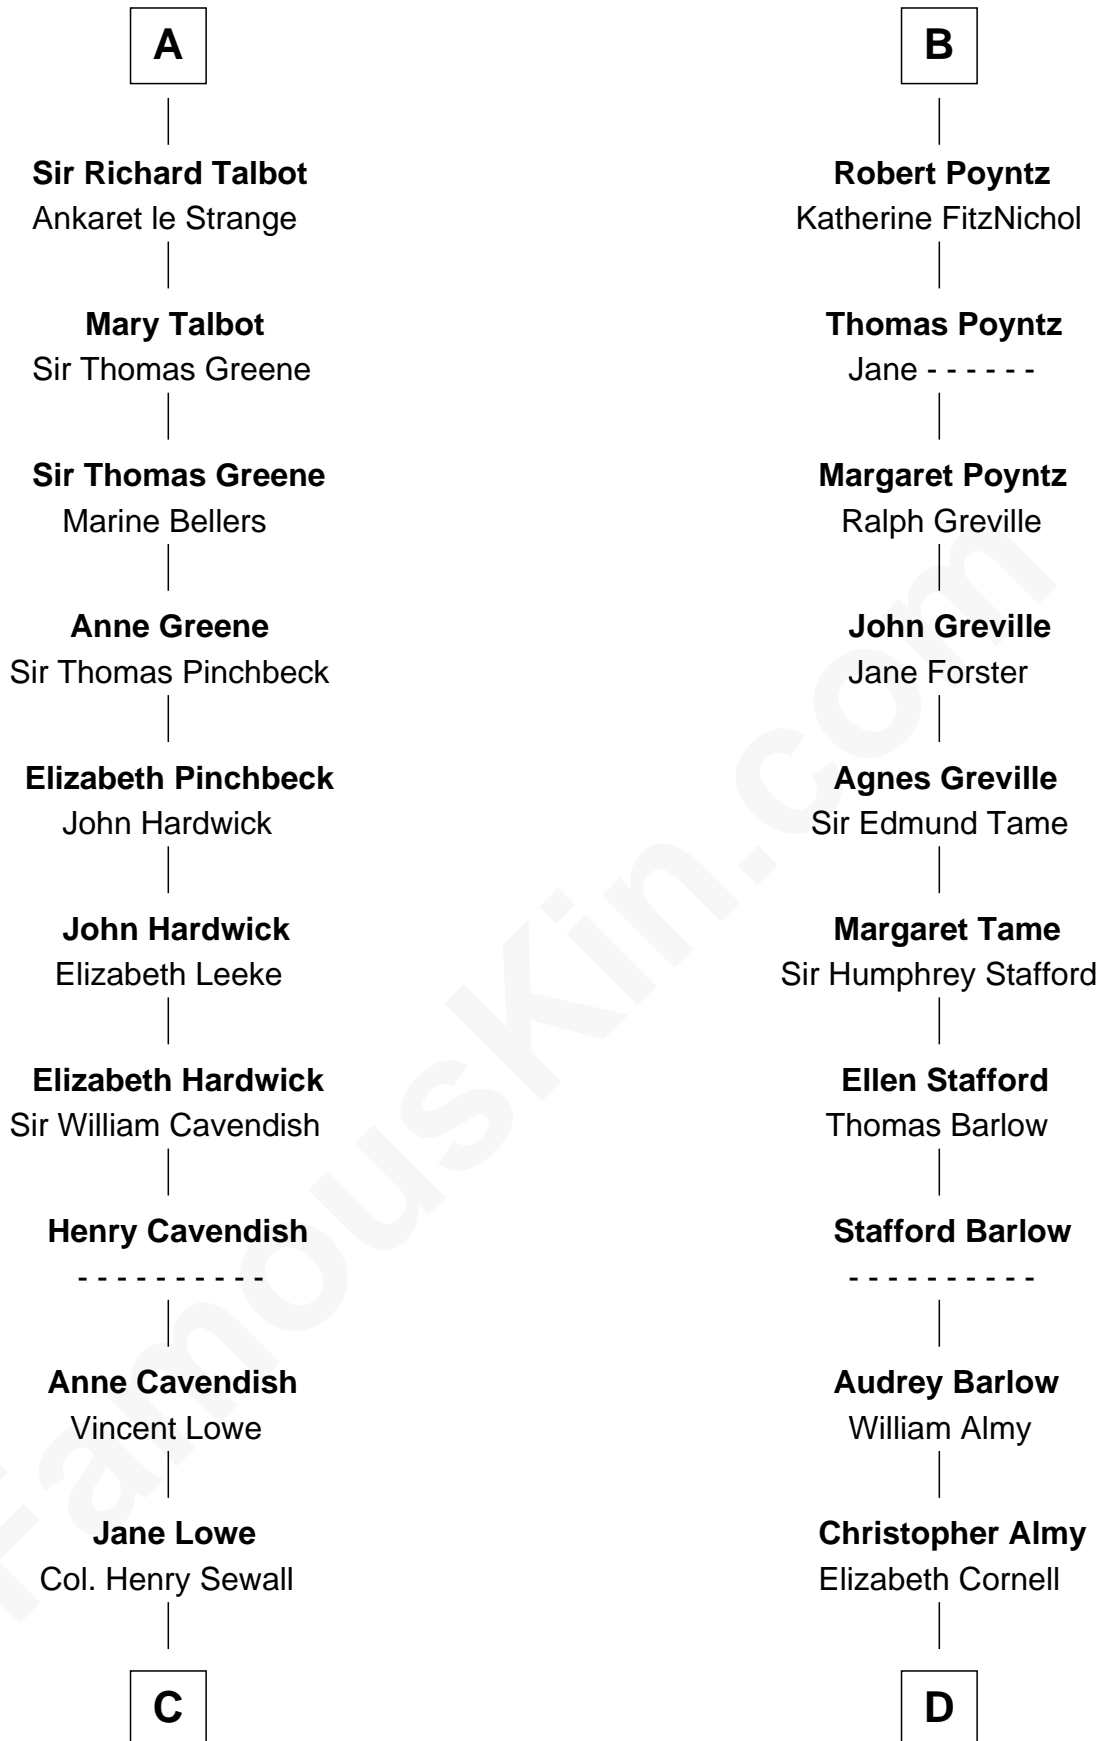

FamousKin.com

Relationship Chart of

Daniel Carroll

Signer of the U.S. Constitution

19th cousin 1 time removed of

William Ellery

Signer of the Declaration of Independence

C

Elizabeth Sewall

William Digges

Anne Digges

Henry Darnall

Eleanor Darnall

Daniel Carroll

Daniel Carroll

Signer of the U.S. Constitution