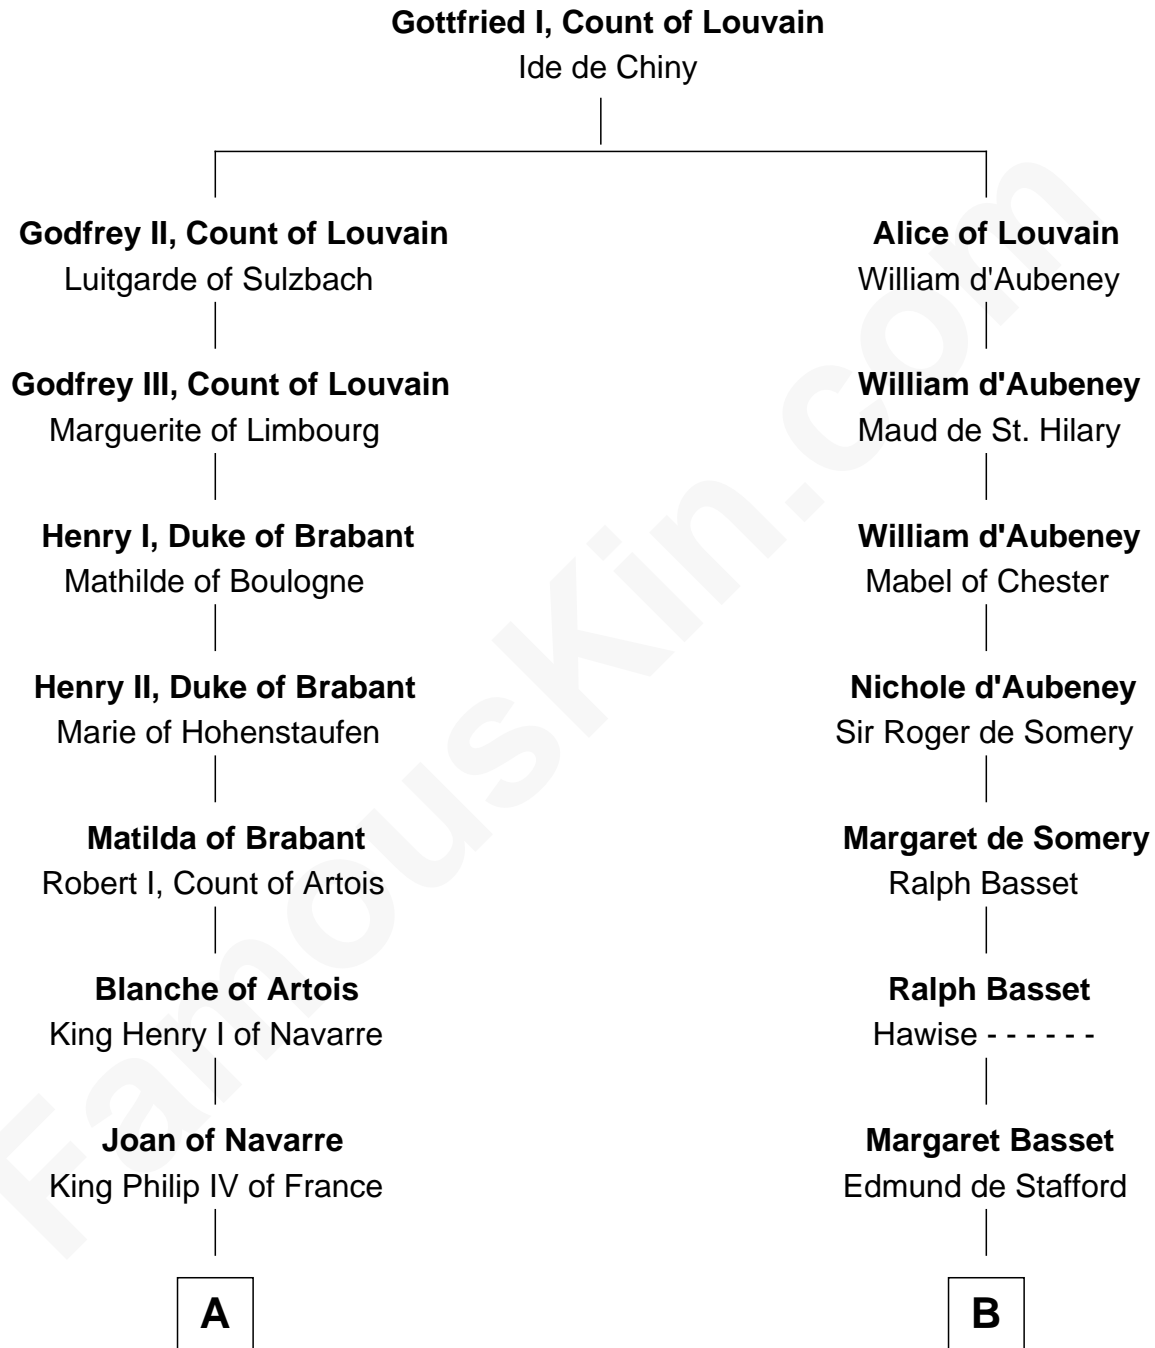

FamousKin.com Relationship Chart of

Daniel Carroll

Signer of the U.S. Constitution

21st cousin of

William Ellery

Signer of the Declaration of Independence

C

Edward Digges
Elizabeth Page

William Digges
Elizabeth Sewall

Anne Digges
Henry Darnall

Eleanor Darnall
Daniel Carroll

Daniel Carroll

Signer of the U.S. Constitution

D

Audrey Barlow
William Almy

Christopher Almy
Elizabeth Cornell