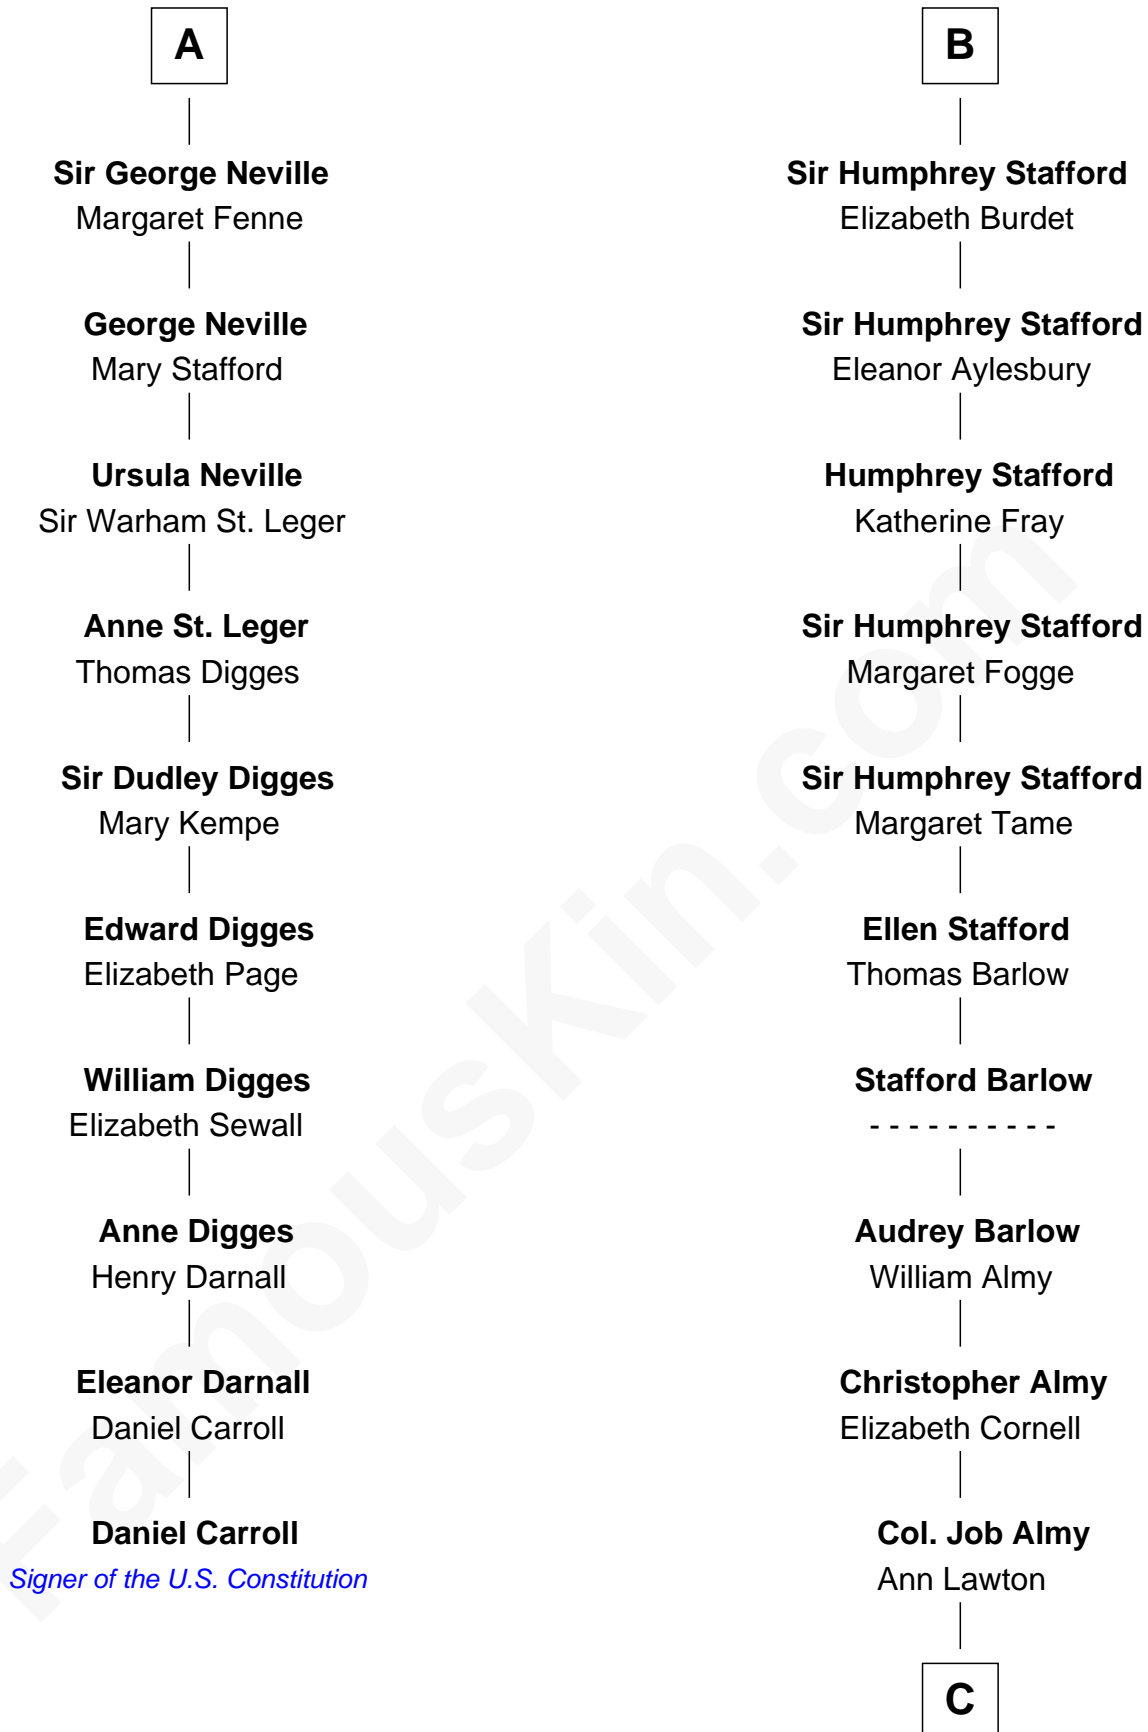

FamousKin.com Relationship Chart of

Daniel Carroll

Signer of the U.S. Constitution

16th cousin 2 times removed of

William Ellery

Signer of the Declaration of Independence

Sir William Longespee

Ela of Salisbury

C

—
Elizabeth Almy

William Ellery

—
William Ellery

Signer of Declaration of Independence

FamousKin.com