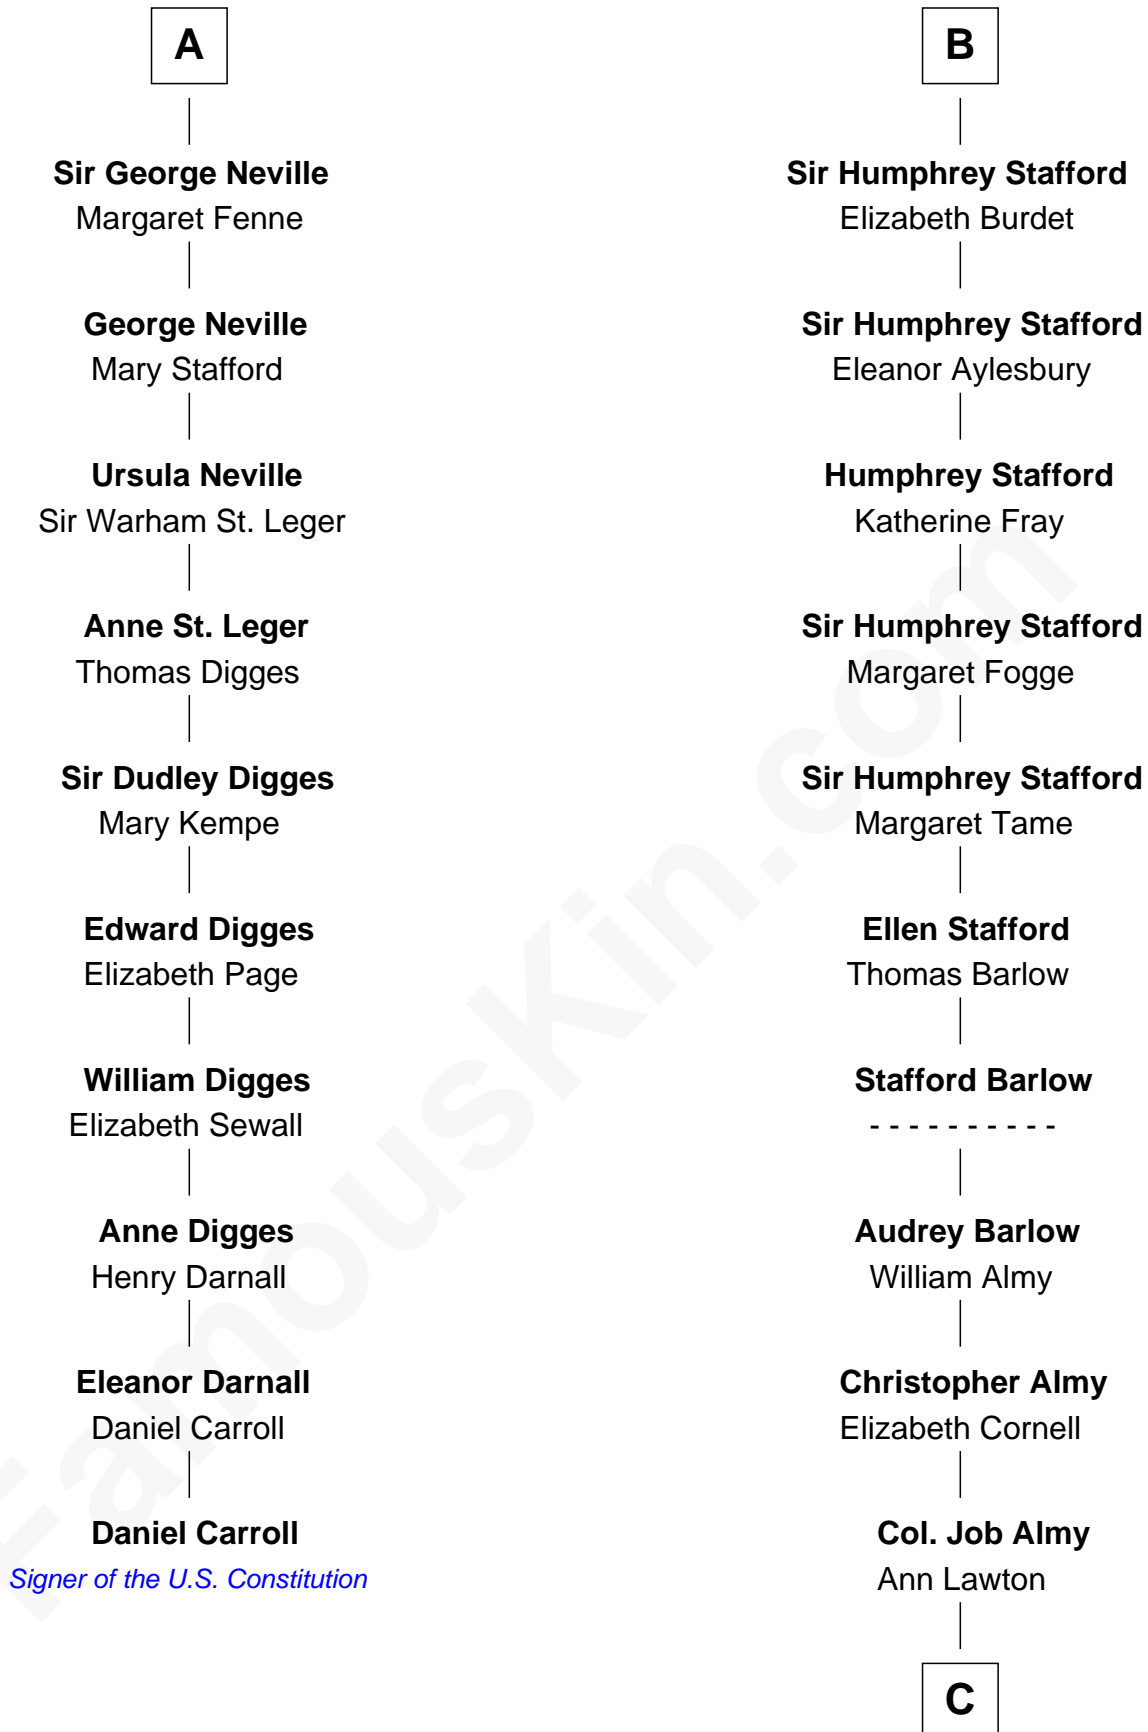

# FamousKin.com Relationship Chart of

**Daniel Carroll**

*Signer of the U.S. Constitution*

16th cousin 2 times removed of

**William Ellery**

*Signer of the Declaration of Independence*

**C**

—  
**Elizabeth Almy**

William Ellery

—  
**William Ellery**

*Signer of Declaration of Independence*

FamousKin.com