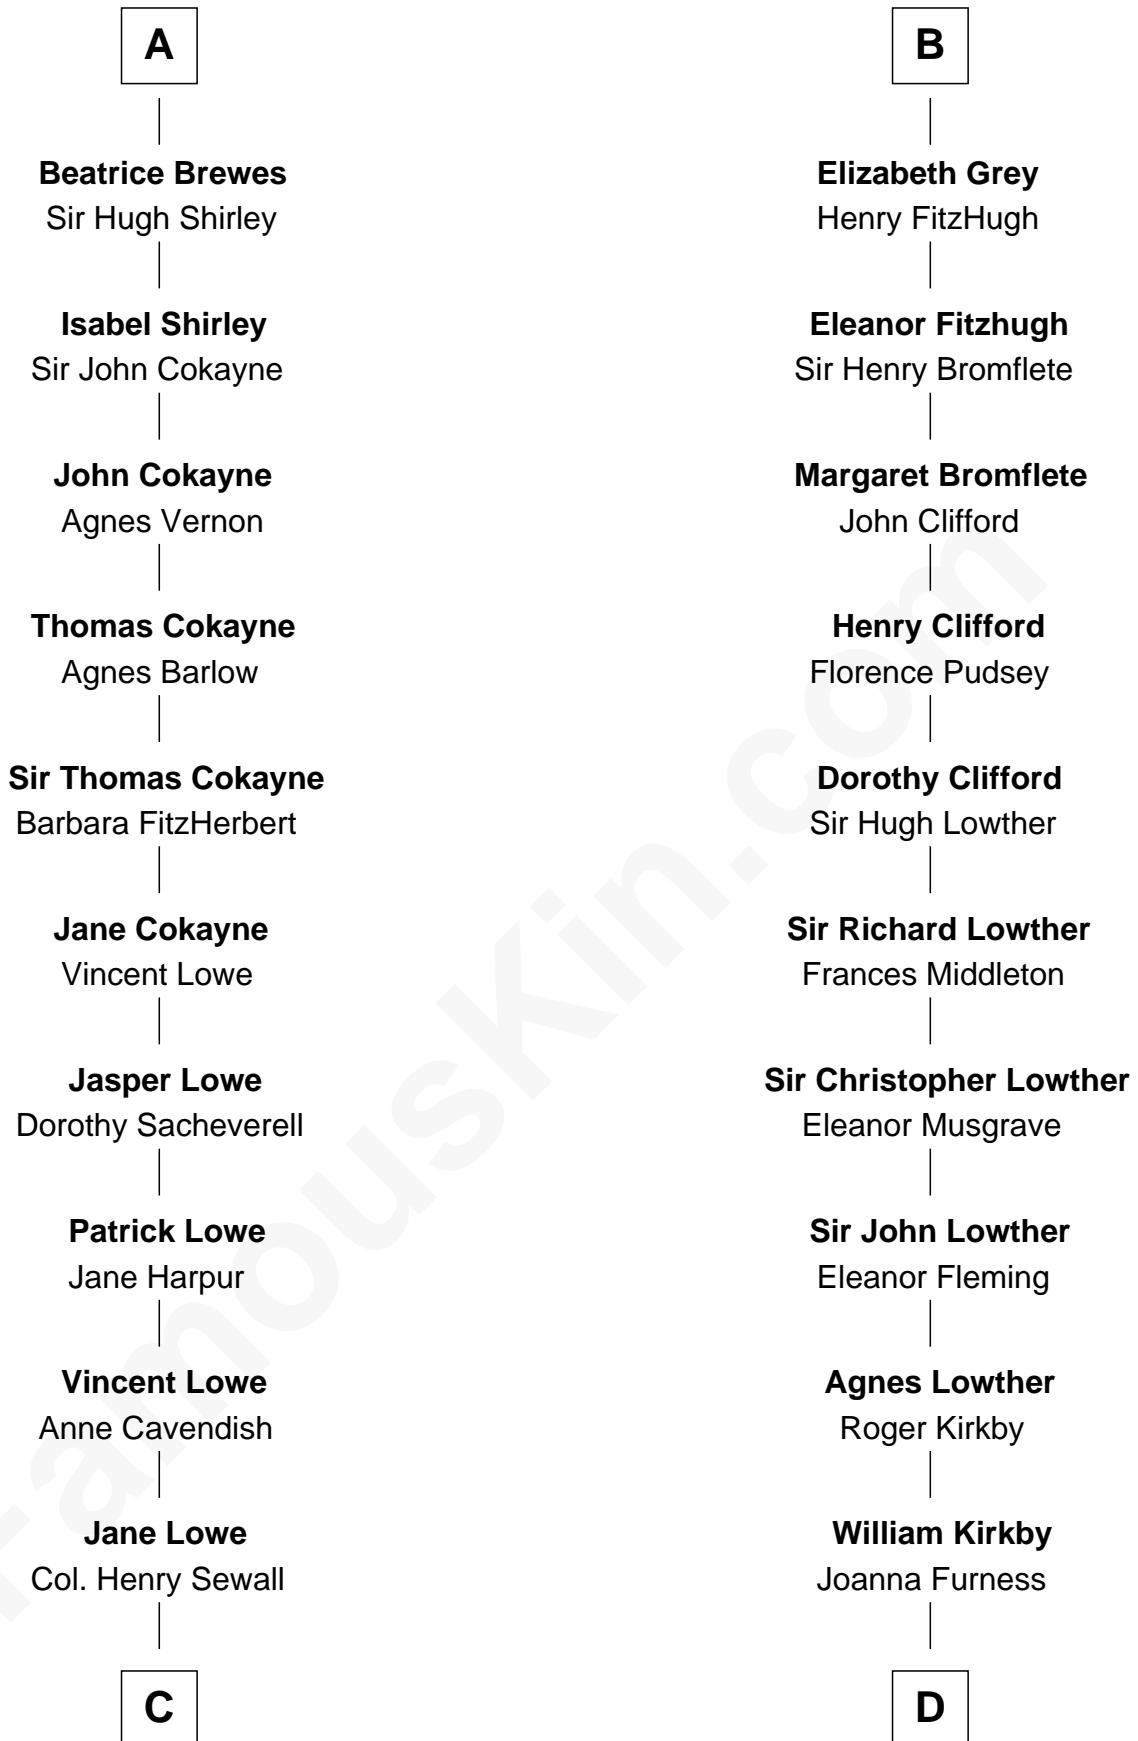

FamousKin.com Relationship Chart of

Daniel Carroll

Signer of the U.S. Constitution

20th cousin of

Fletcher Christian

Leader of the mutiny on the Bounty

Robert Fitzrichard

Maud de St. Liz

C

Elizabeth Sewall

William Digges

Anne Digges

Henry Darnall

Eleanor Darnall

Daniel Carroll

Daniel Carroll

Fletcher Christian

Leader of the mutiny on the Bounty