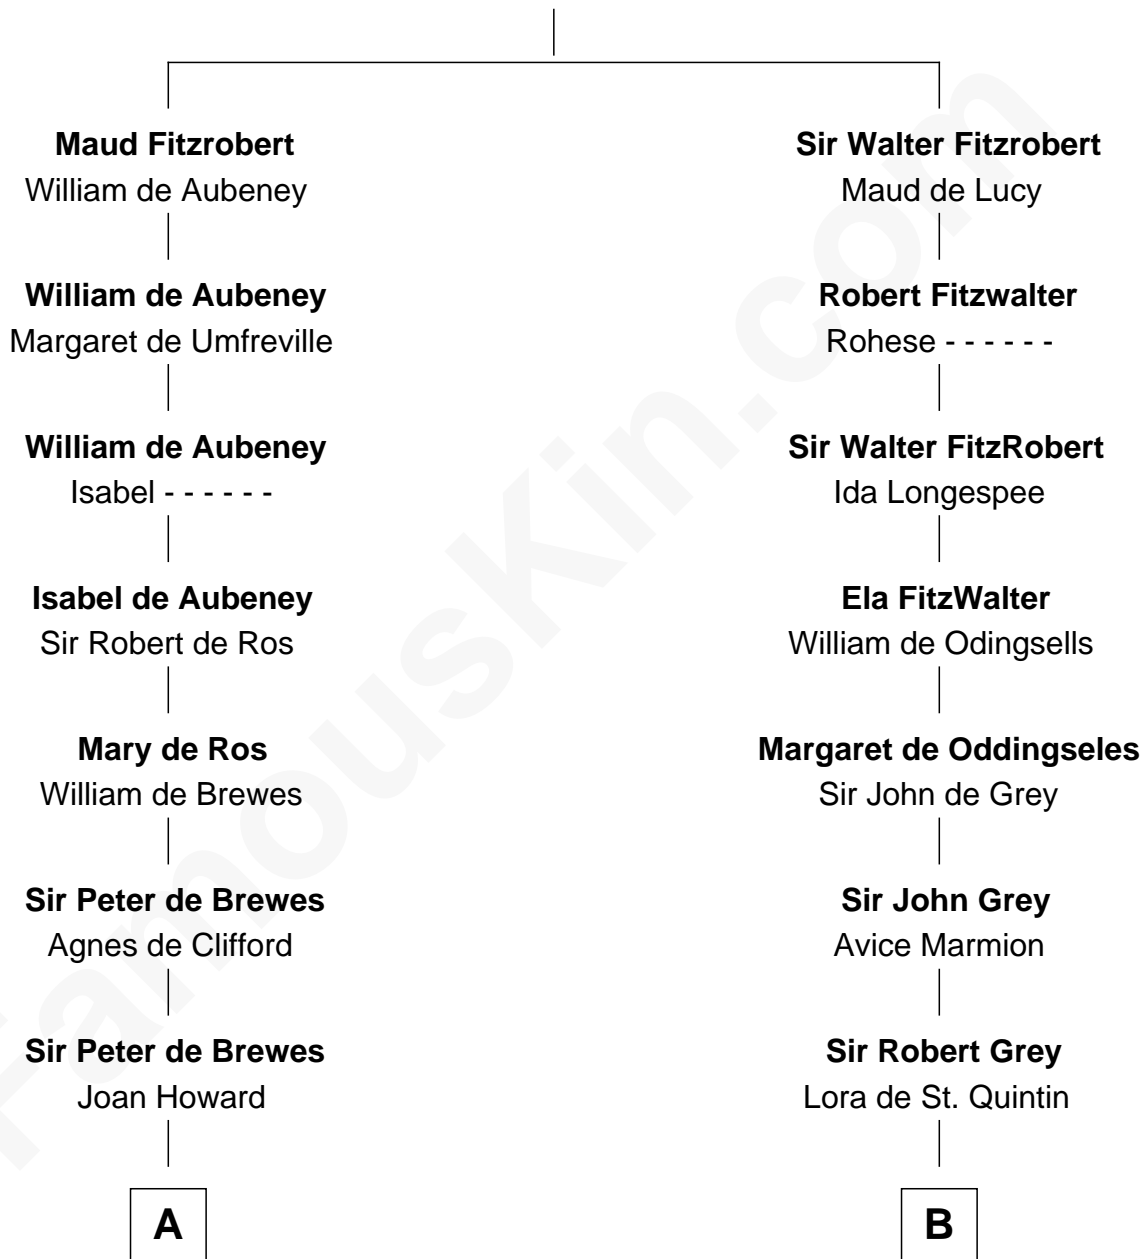

FamousKin.com Relationship Chart of

Daniel Carroll

Signer of the U.S. Constitution

20th cousin of

Fletcher Christian

Leader of the mutiny on the Bounty

Robert Fitzrichard

Maud de St. Liz

C

Elizabeth Sewall

William Digges

Anne Digges

Henry Darnall

Eleanor Darnall

Daniel Carroll

Daniel Carroll

Fletcher Christian

Leader of the mutiny on the Bounty