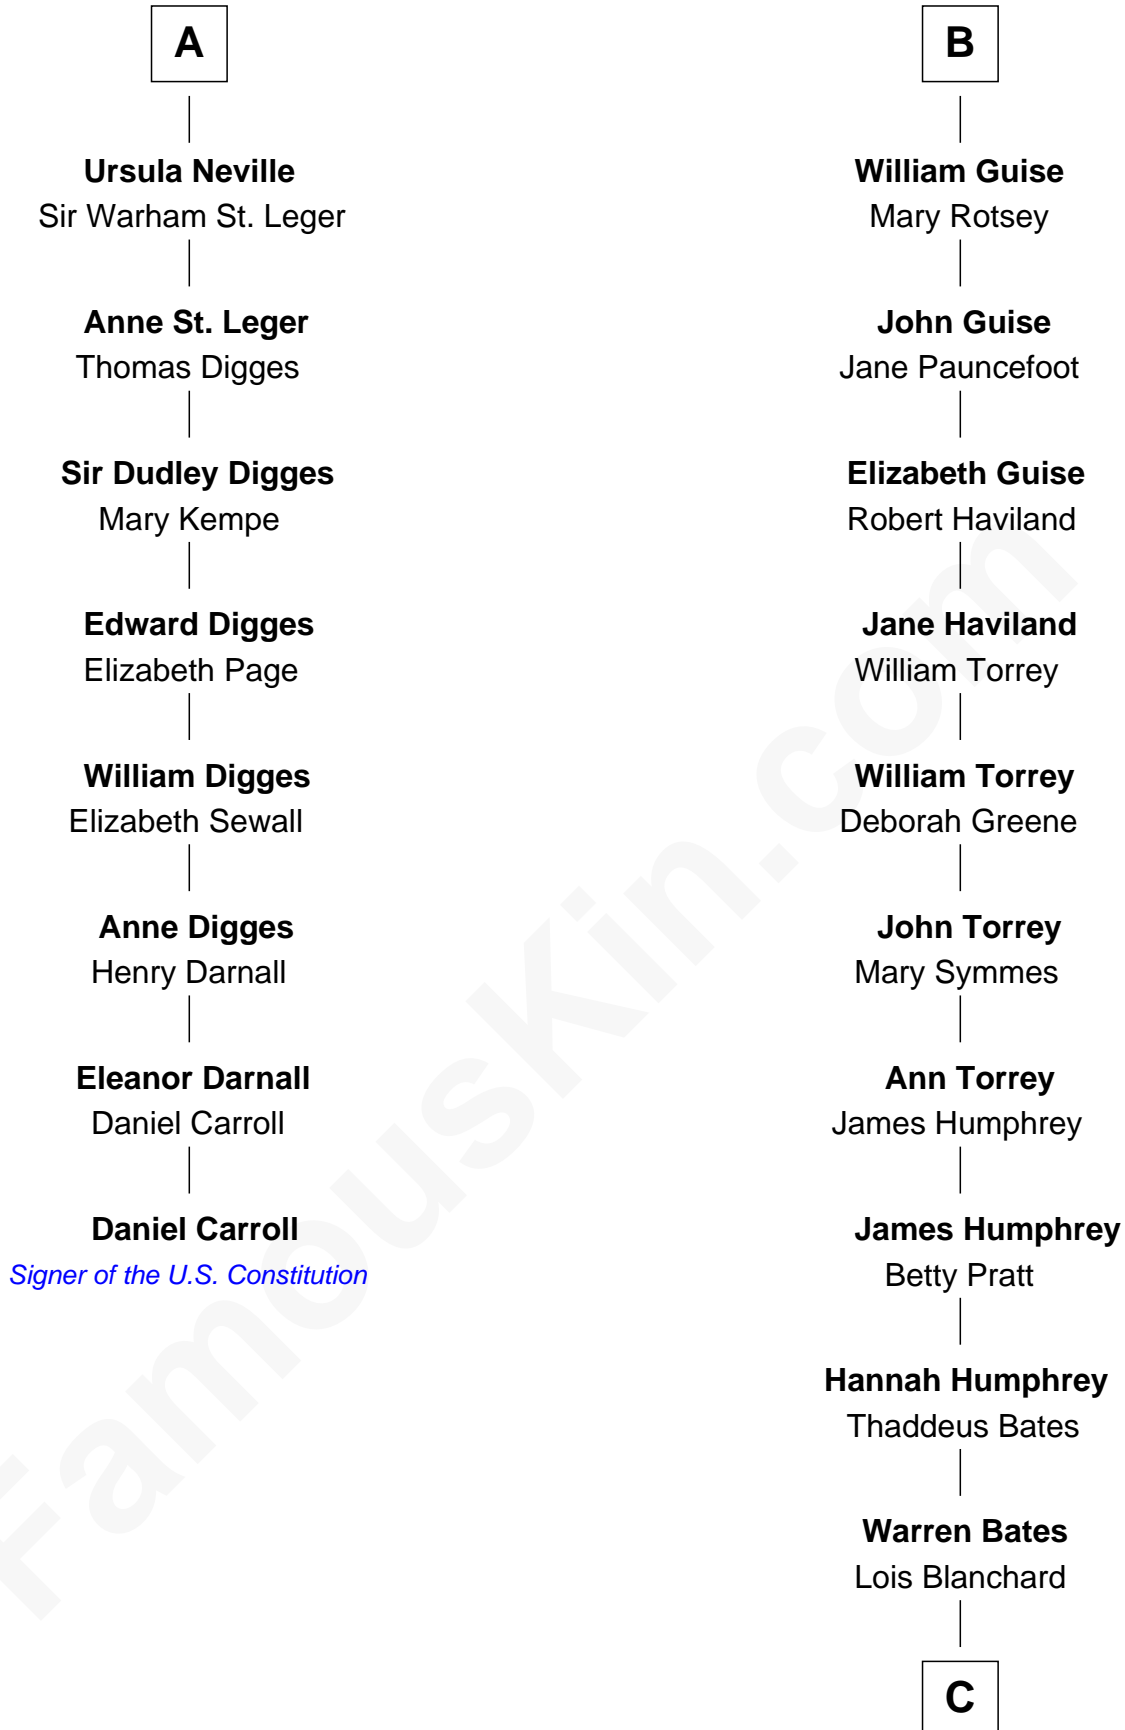

# FamousKin.com Relationship Chart of

**Daniel Carroll**

*Signer of the U.S. Constitution*

14th cousin 7 times removed of

**Hal Holbrook**

*TV and Movie Actor*

**Sir Maurice de Berkeley**

Eve la Zouche

Margaret - - - - -

**Thomas Berkeley**

Catherine Botetourte

**Maurice Berkeley**

Johanna Denham

**Maurice Berkeley**

Ellen Montfort

**Sir William Berkeley**

Anne Stafford

**Anne Berkeley**

Sir John Guise

**John Guise**

Tacy Grey

**B**

**C**

**Jane White Bates**

Allen Vining

**Lois Bates Vining**

George Holbrook

**Allen Vining Holbrook**

Minnie Alberta Rowe

**Harold Rowe Holbrook**

Aileen R. Davenport

**Hal Holbrook**