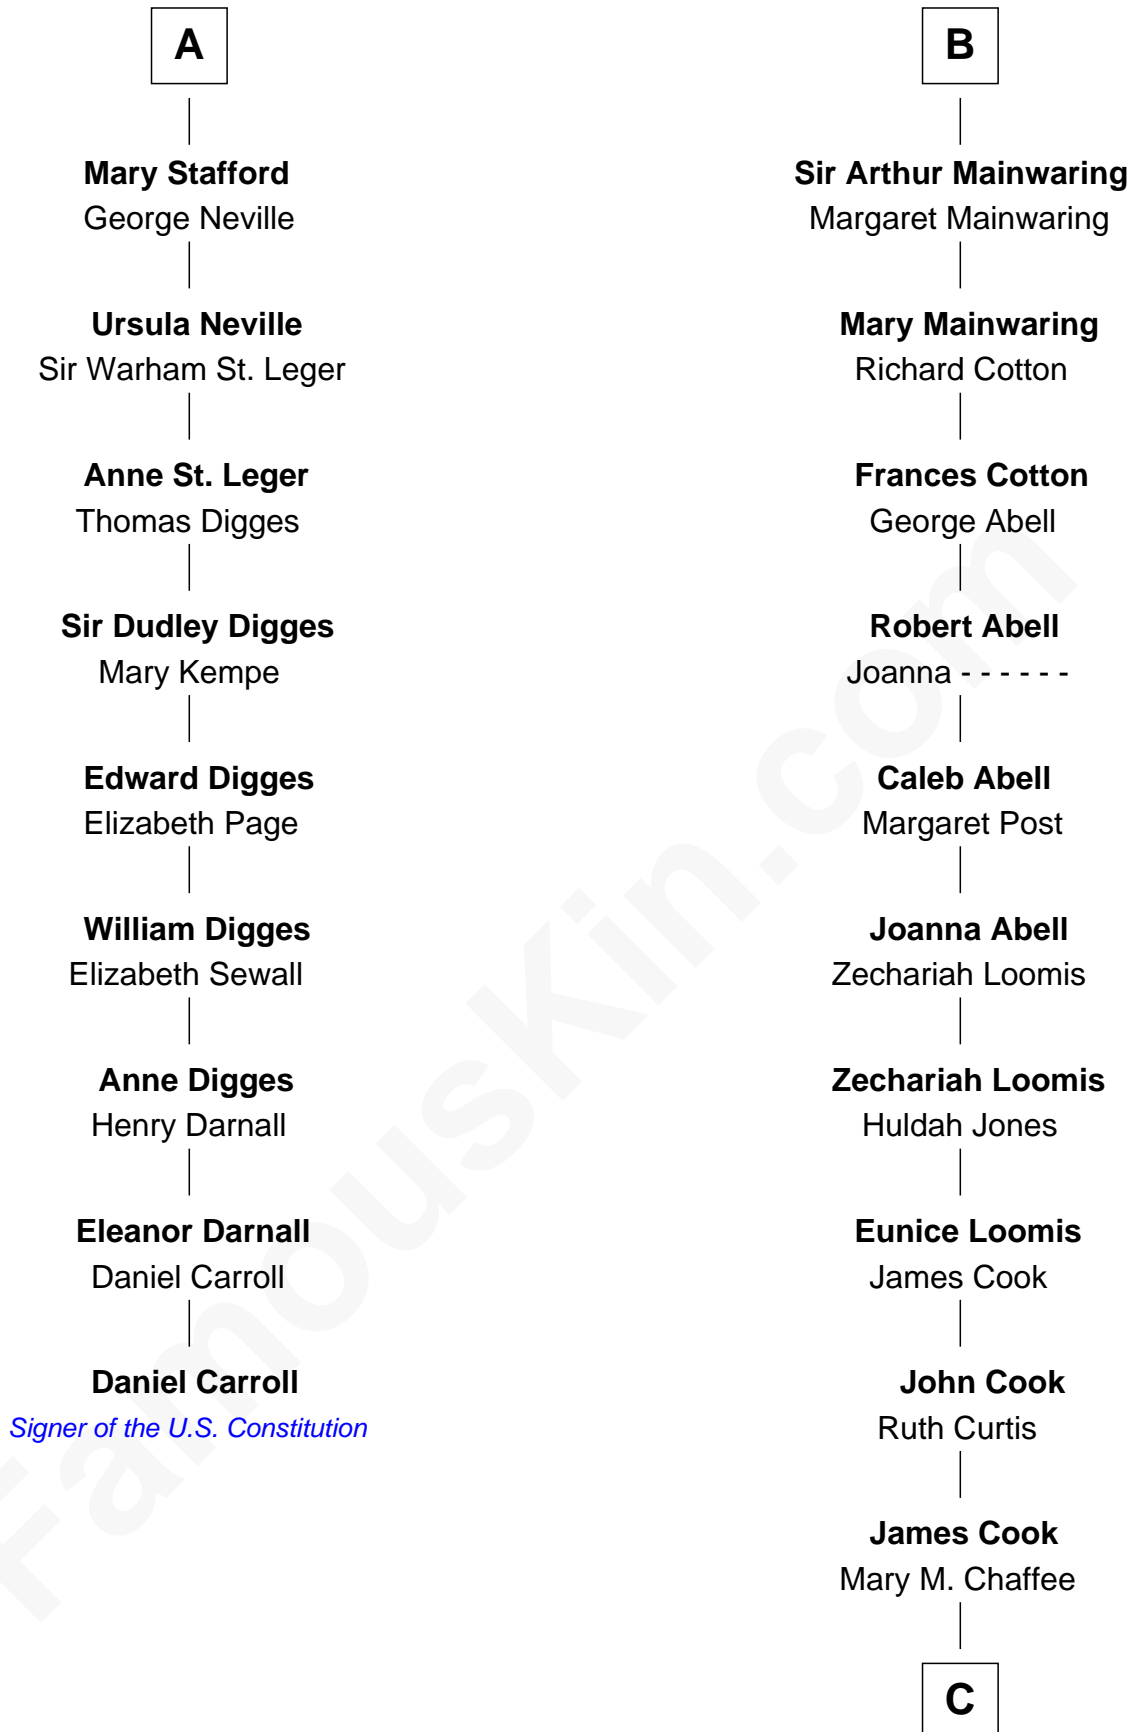

FamousKin.com

Relationship Chart of Daniel Carroll

Signer of the U.S. Constitution

15th cousin 6 times removed of

Amber Stevens West

TV and Movie Actress

C

Josey Chaffee Cook
Julianne Frances Taylor

Frances Jemima Cook
Albert Baas

LaVerne M. Baas
Keith Karl Ingstad

Terry Keith Ingstad
Beverly Jean Cunningham

Amber Stevens West
TV and Movie Actress