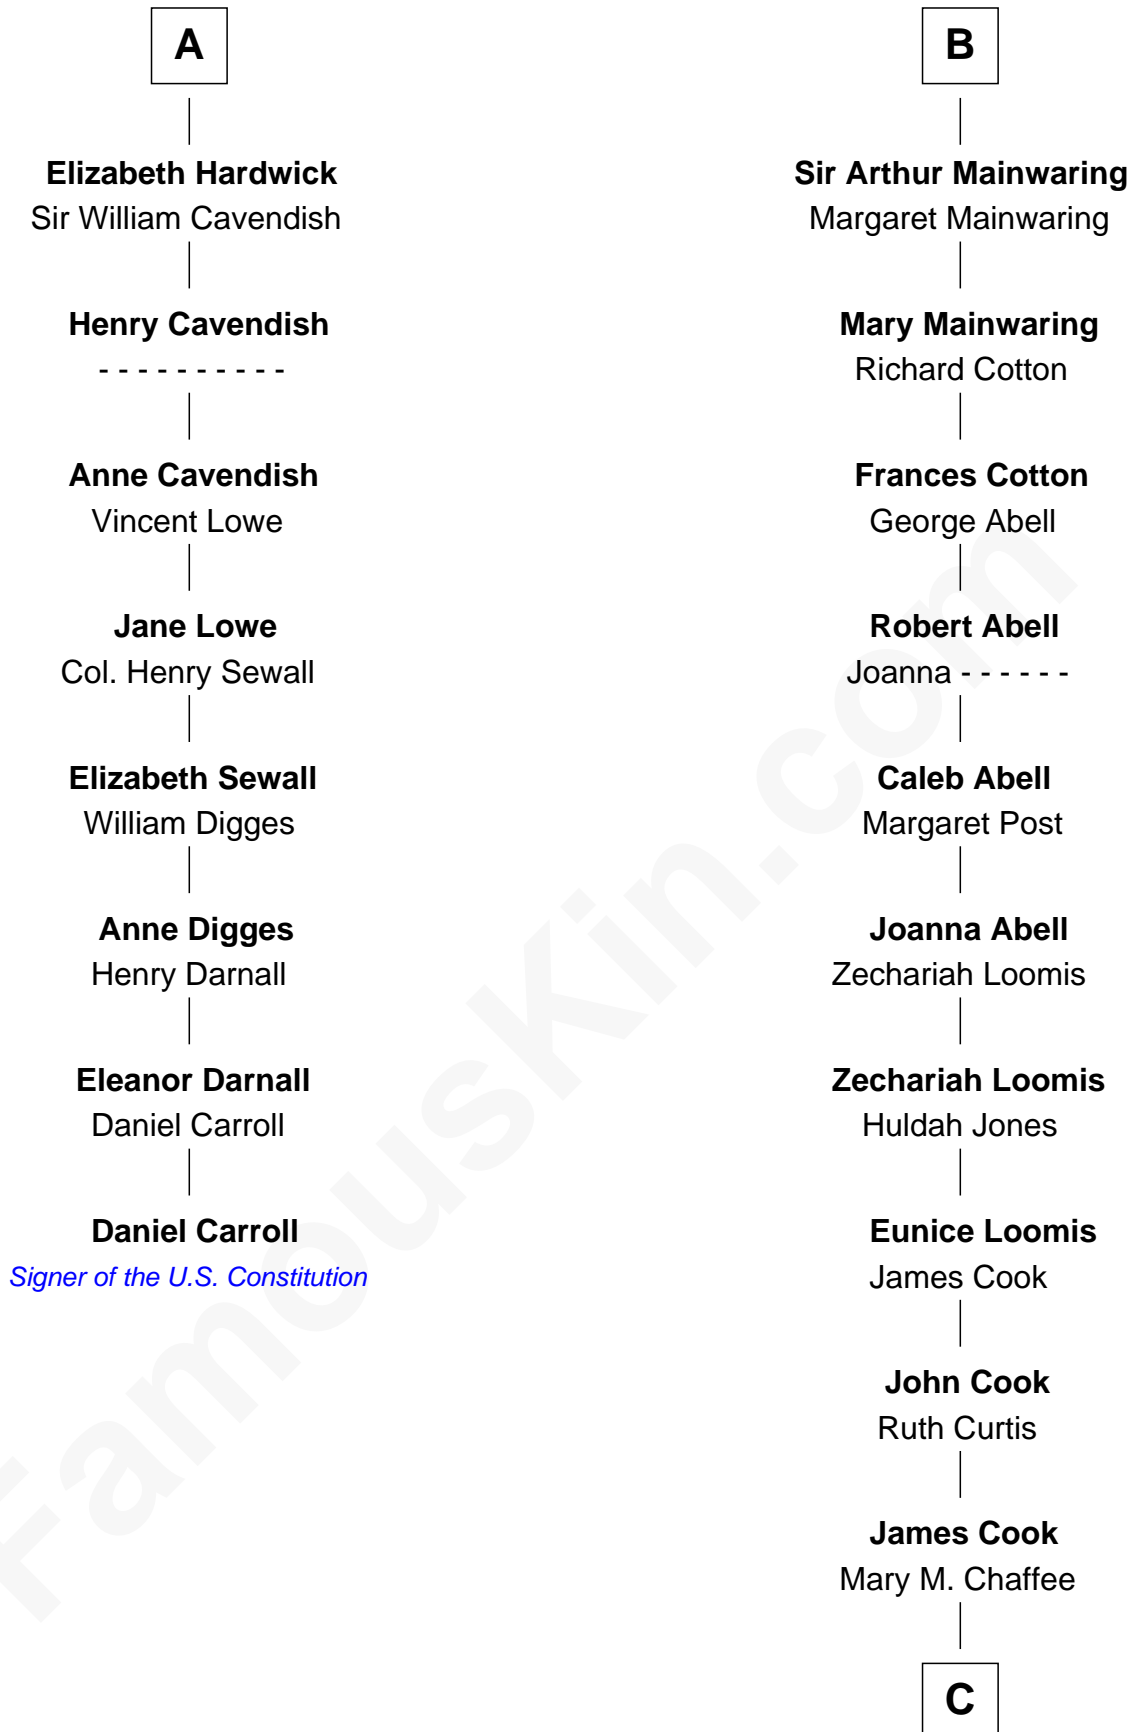

FamousKin.com

Relationship Chart of Daniel Carroll

Signer of the U.S. Constitution

14th cousin 7 times removed of

Amber Stevens West

TV and Movie Actress

C

Josey Chaffee Cook
Julianne Frances Taylor

Frances Jemima Cook
Albert Baas

LaVerne M. Baas
Keith Karl Ingstad

Terry Keith Ingstad
Beverly Jean Cunningham

Amber Stevens West
TV and Movie Actress