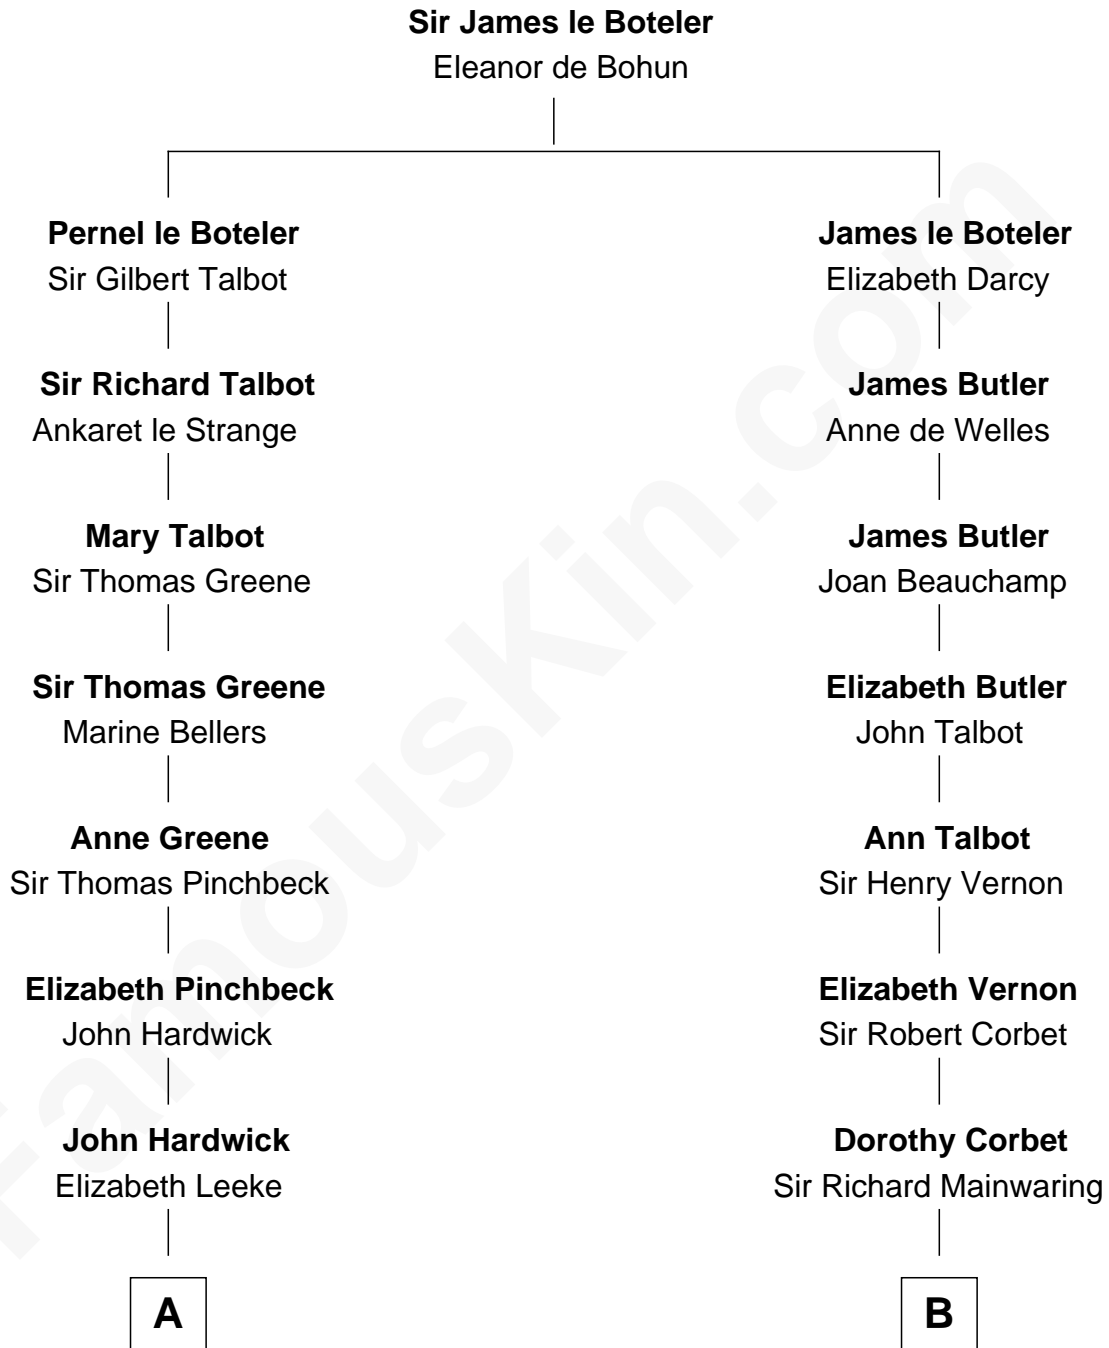

FamousKin.com

Relationship Chart of Daniel Carroll

Signer of the U.S. Constitution

14th cousin 7 times removed of

Amber Stevens West

TV and Movie Actress

C

Josey Chaffee Cook
Julianne Frances Taylor