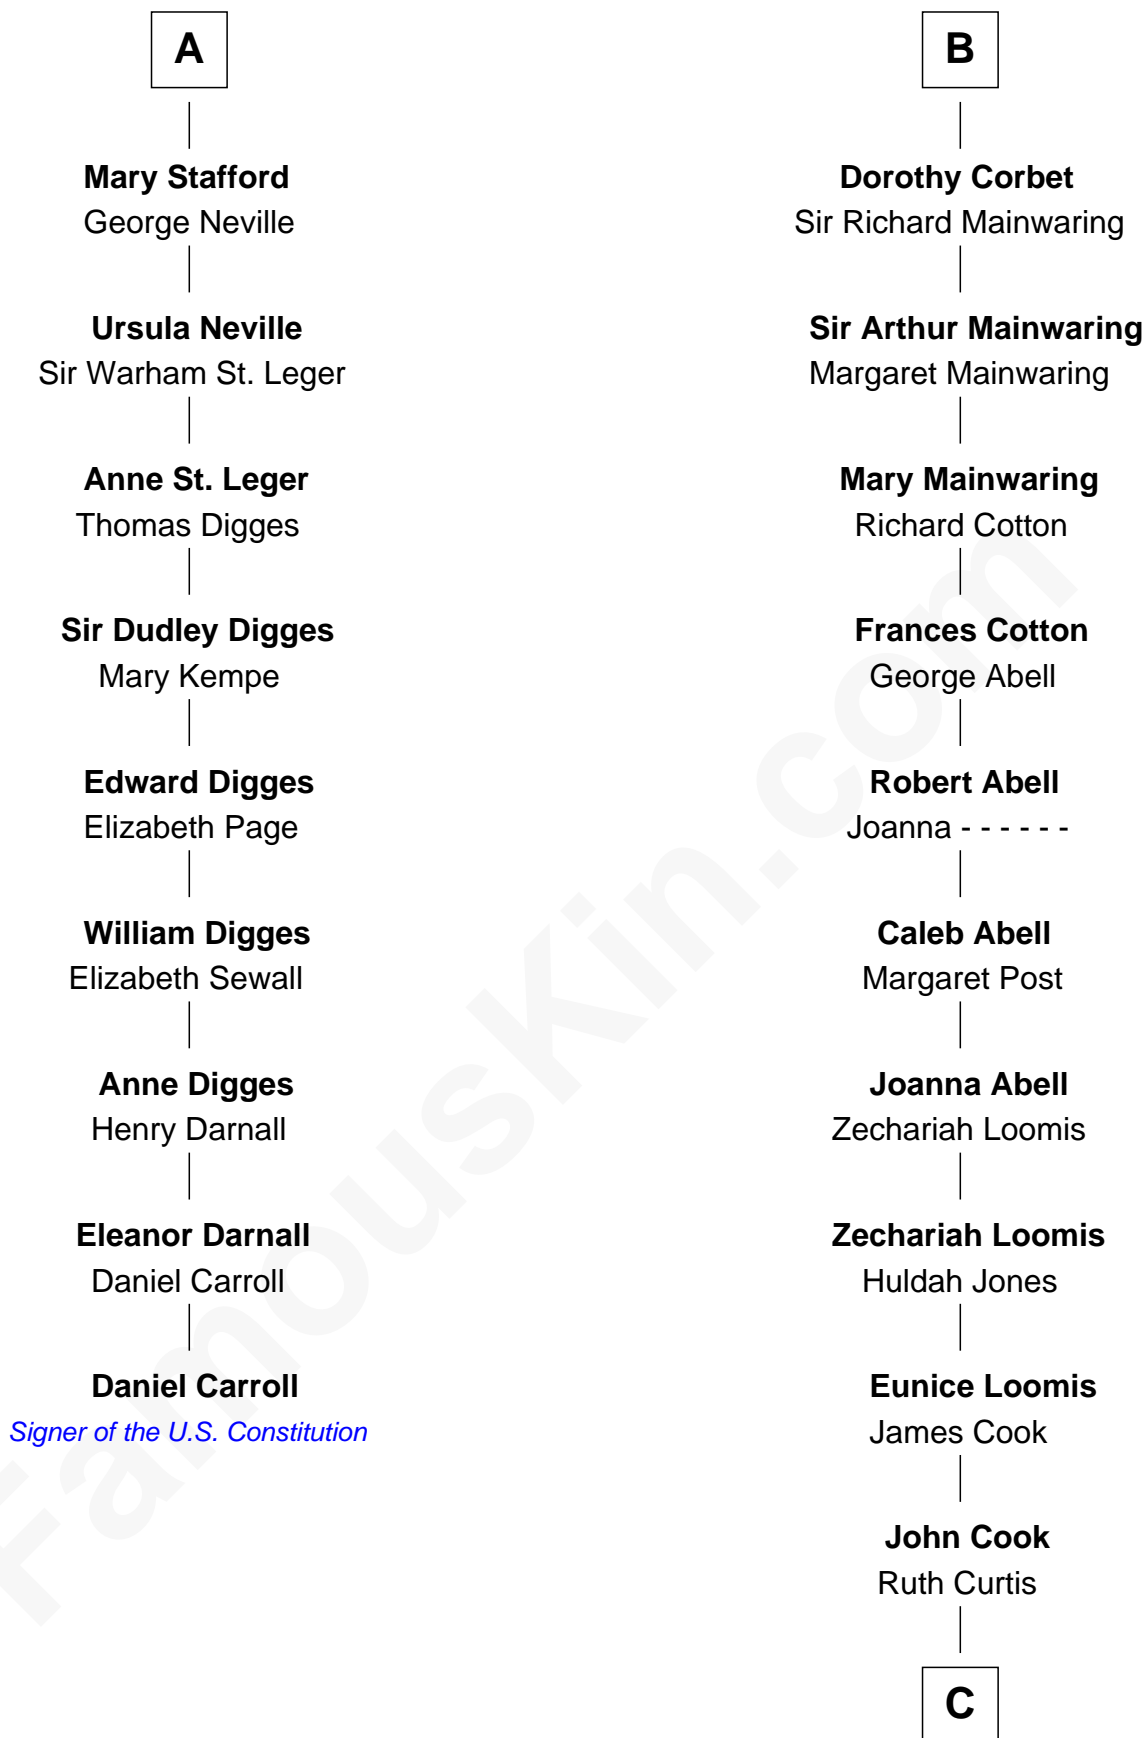

# FamousKin.com Relationship Chart of

**Daniel Carroll**

*Signer of the U.S. Constitution*

15th cousin 6 times removed of

**Shadoe Stevens**

*Radio Disc Jockey*

**Henry Plantagenet**  
Maud de Chaworth

**Mary Plantagenet**  
Henry de Percy

**Sir Henry Percy**  
Margaret de Neville

**Sir Henry Percy**  
Elizabeth Mortimer

**Sir Henry Percy**  
Eleanor Neville

**Sir Henry Percy**  
Eleanor Poynings

**Henry Percy**  
Maud Herbert

**Eleanor Percy**  
Edward Stafford

**A**

**Eleanor Plantagenet**  
Richard Fitzalan

**Sir Richard Fitzalan**  
Elizabeth de Bohun

**Joan Fitzalan**  
Sir William Beauchamp

**Joan Beauchamp**  
James Butler

**Elizabeth Butler**  
John Talbot

**Ann Talbot**  
Sir Henry Vernon

**Elizabeth Vernon**  
Sir Robert Corbet

**B**

**C**

**James Cook**

Mary M. Chaffee

**Josey Chaffee Cook**

Julianne Frances Taylor