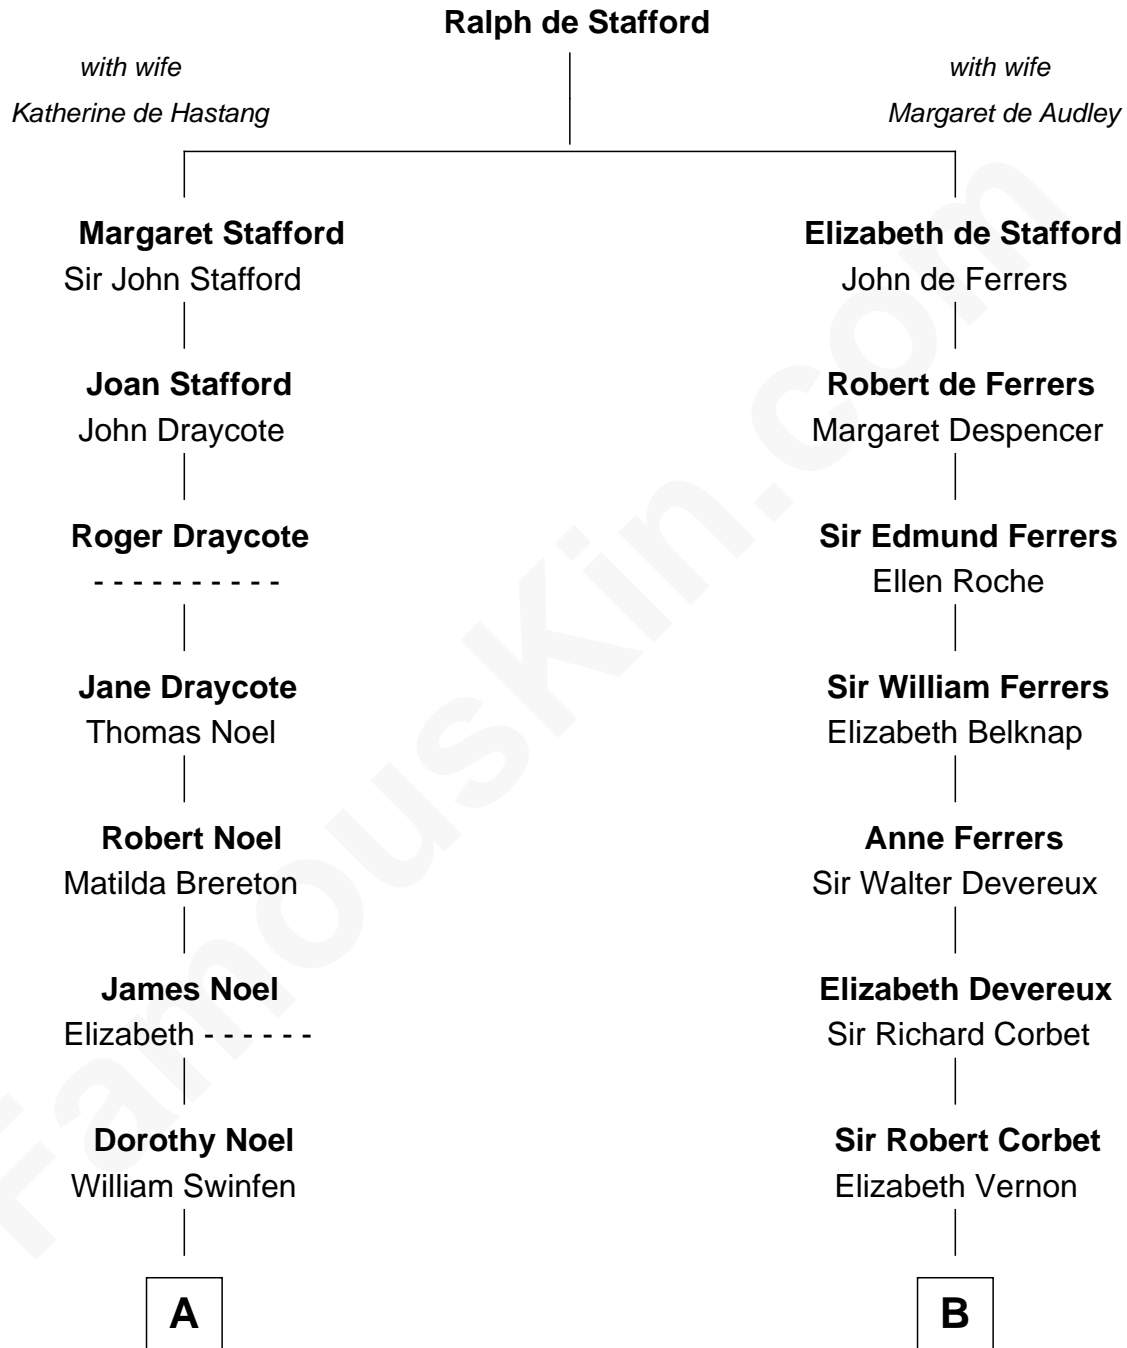

# FamousKin.com Relationship Chart of

**Daniel Carroll**

*Signer of the U.S. Constitution*

14th cousin 7 times removed of

**Shadoe Stevens**

*Radio Disc Jockey*

**C**

**James Cook**

Mary M. Chaffee

**Josey Chaffee Cook**

Julianne Frances Taylor

**Frances Jemima Cook**

Albert Baas

**LaVerne M. Baas**

Keith Karl Ingstad

**Shadoe Stevens**