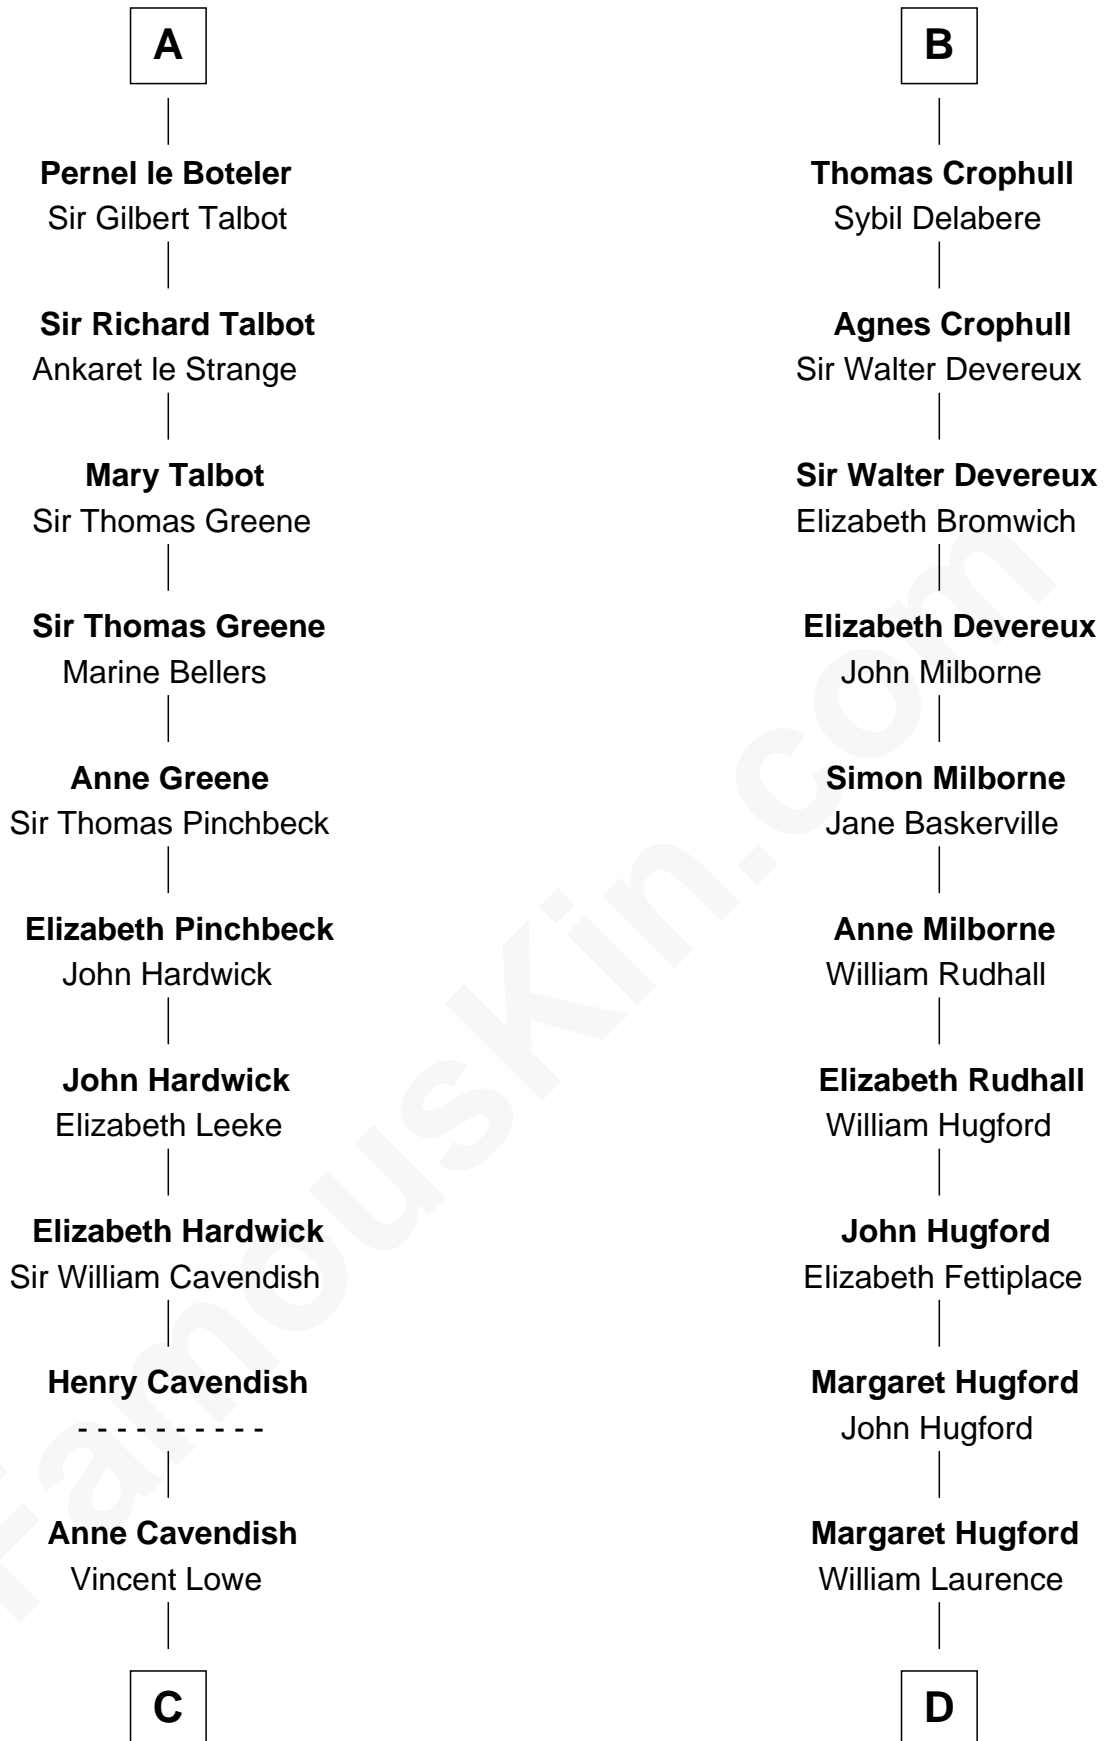

# FamousKin.com Relationship Chart of

**Daniel Carroll**

*Signer of the U.S. Constitution*

21st cousin of

**Button Gwinnett**

*Signer of the Declaration of Independence*

**William de Say**

-----

**C**

**Jane Lowe**  
Col. Henry Sewall

**Elizabeth Sewall**  
William Digges

**Anne Digges**  
Henry Darnall

**Eleanor Darnall**  
Daniel Carroll

**Daniel Carroll**  
*Signer of the U.S. Constitution*

**D**