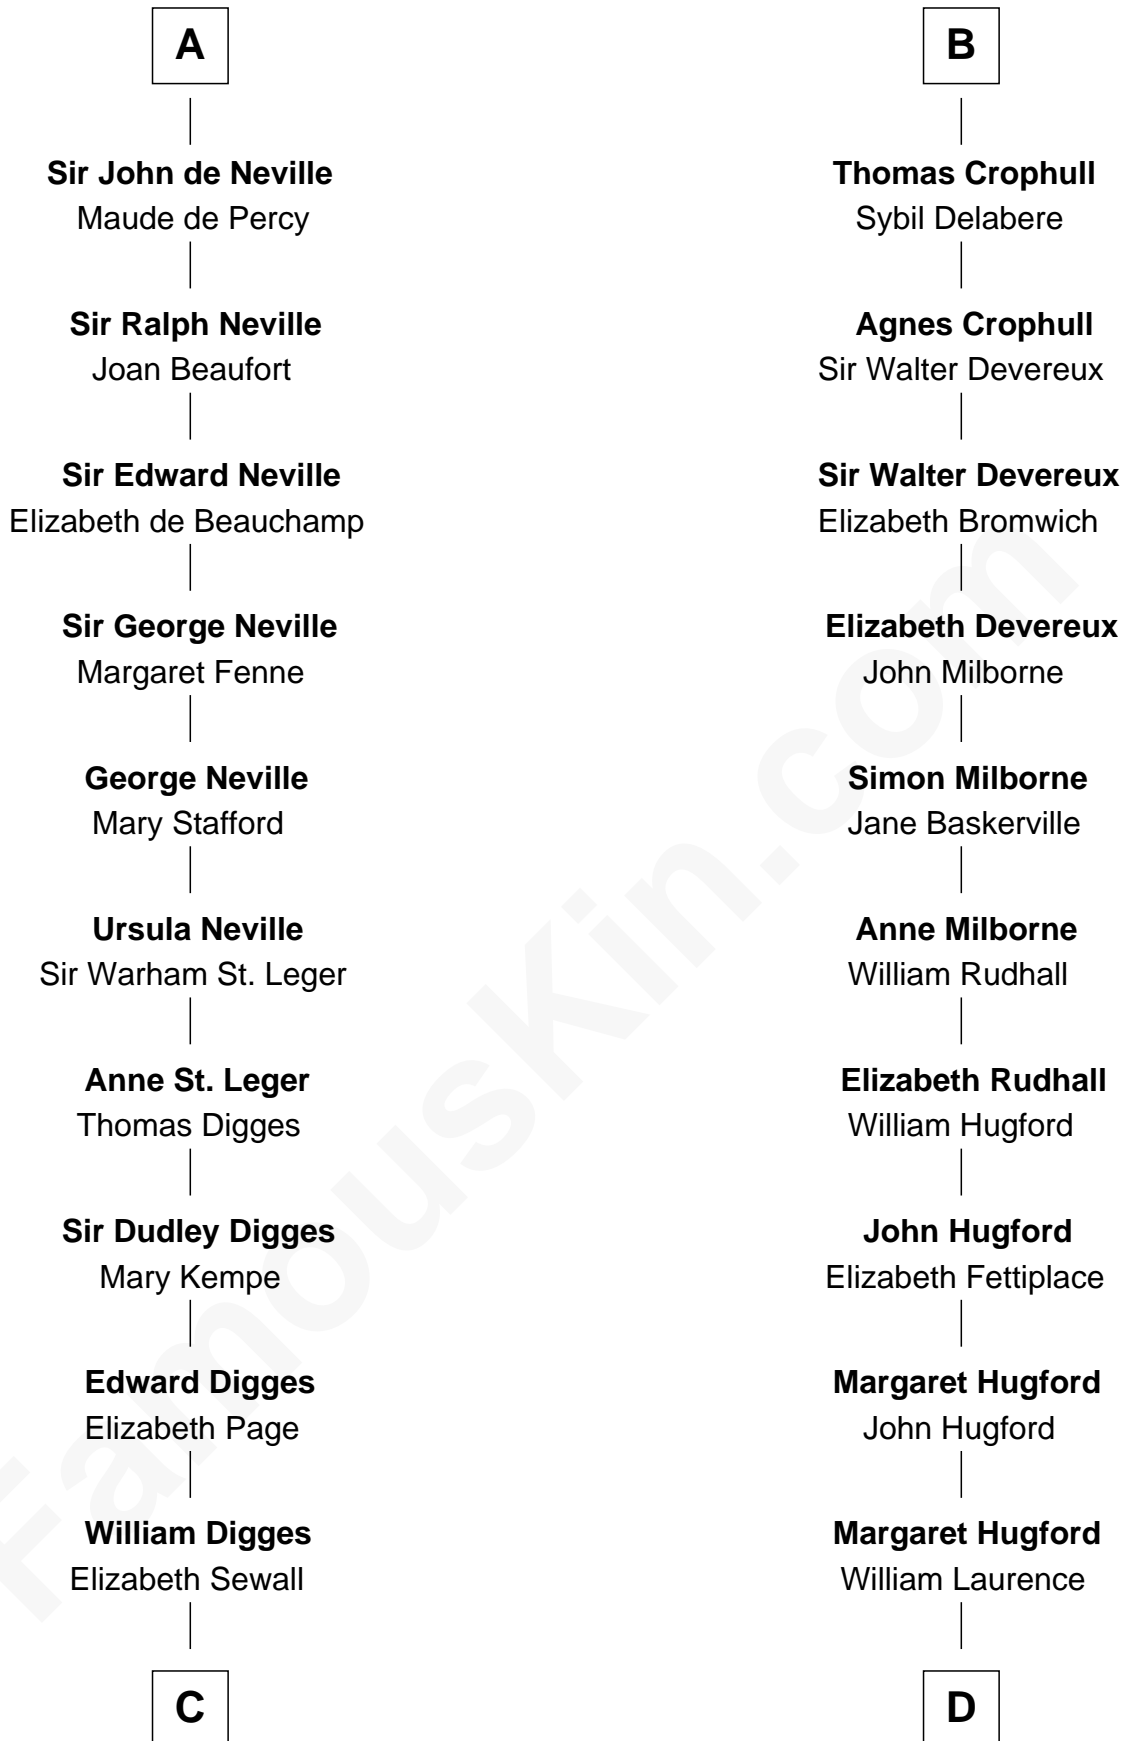

FamousKin.com

Relationship Chart of

Daniel Carroll

Signer of the U.S. Constitution

19th cousin 2 times removed of

Button Gwinnett

Signer of the Declaration of Independence

Dermot MacMurrough
Mor O'Toole

Aoife MacMurrough
Richard de Clare

Isabel de Clare
Sir William Marshal

Eva Marshal
William de Braiose

Maud de Braose
Roger Mortimer

Sir Edmund Mortimer
Margaret de Fiennes

Iseult de Mortimer
Sir Hugh I de Audley

Alice de Audley
Sir Ralph de Neville

A

Aoife MacMurrough
Richard de Clare

Isabel de Clare
Sir William Marshal

Eva Marshal
William de Braiose

Eleanor de Braiose
Sir Humphrey de Bohun

Margery de Bohun
Sir Thebaud de Verdun

Sir Thebaud de Verdun
Maud Mortimer

Margery de Verdun
Sir John Crophull

B

C

Anne Digges
Henry Darnall

Eleanor Darnall
Daniel Carroll

Daniel Carroll
Signer of the U.S. Constitution

D