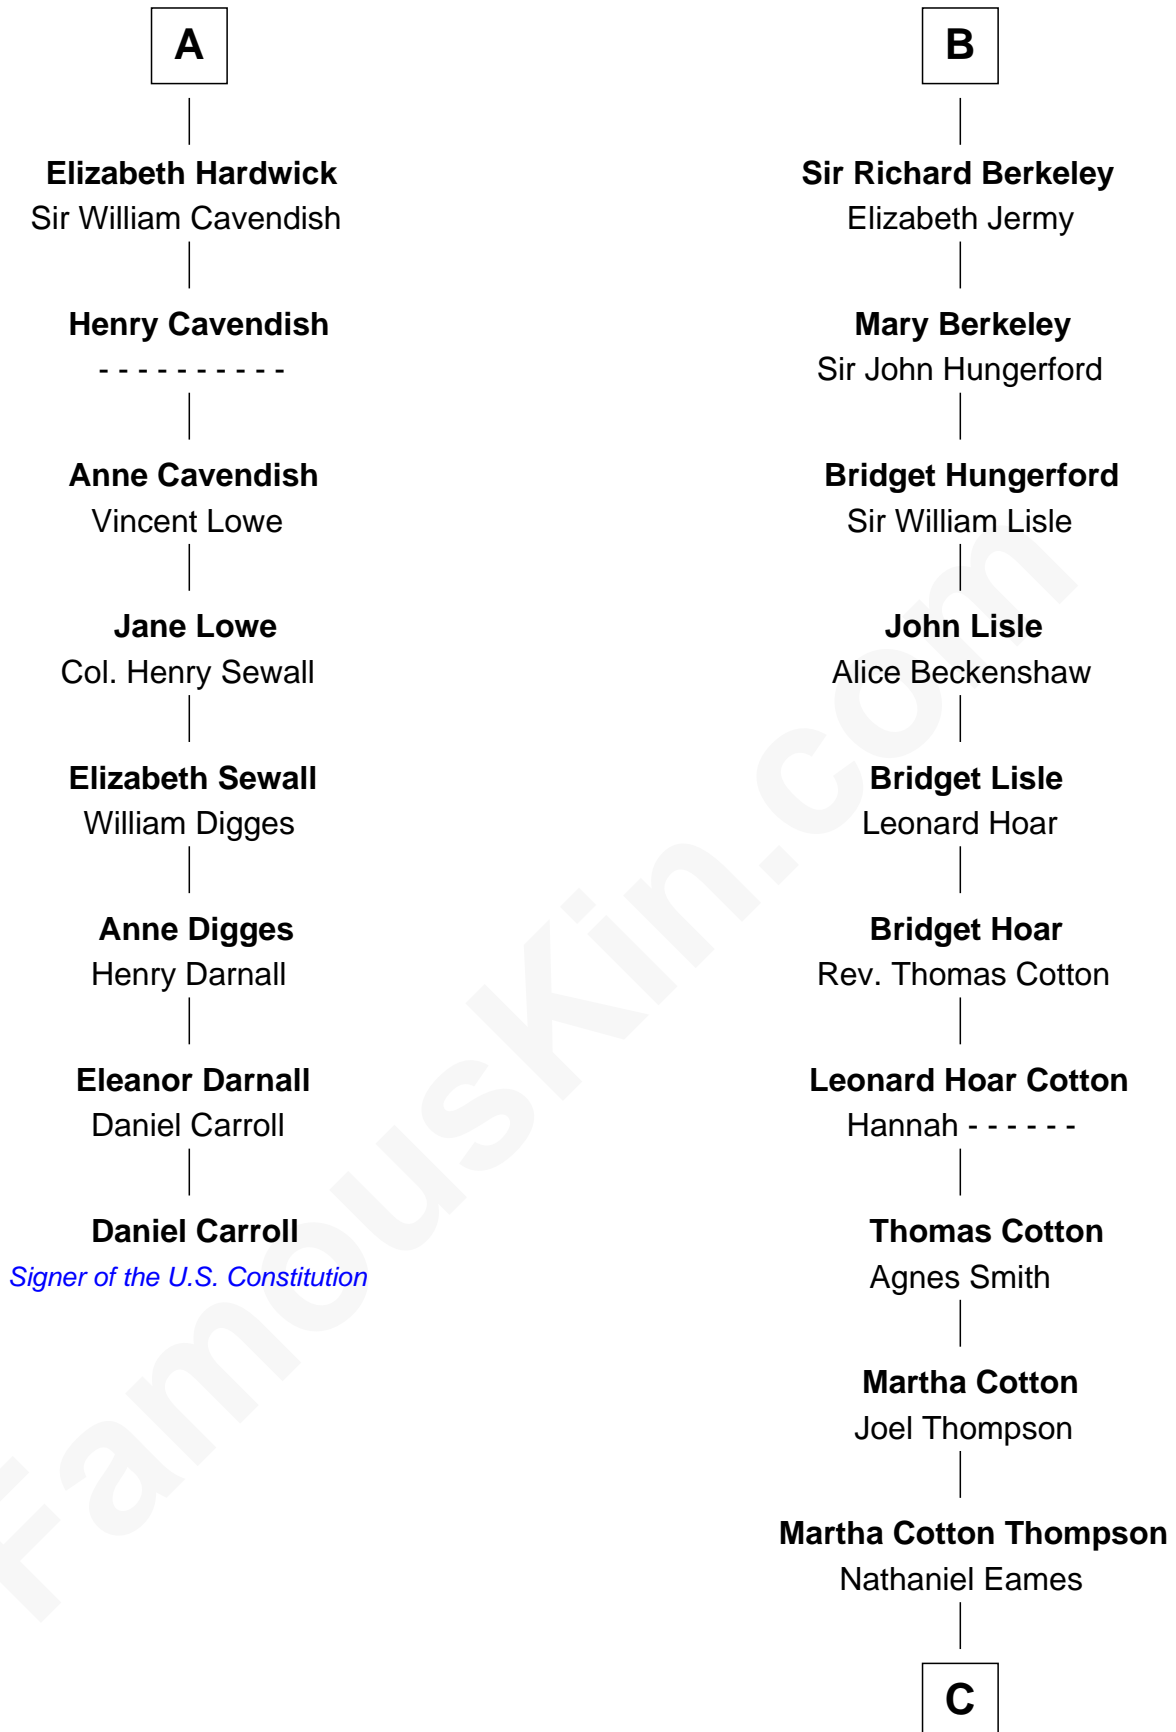

FamousKin.com Relationship Chart of

Daniel Carroll

Signer of the U.S. Constitution

14th cousin 5 times removed of

Clare Eames

Silent Movie Actress

Edmund Fitzalan

Alice de Warenne