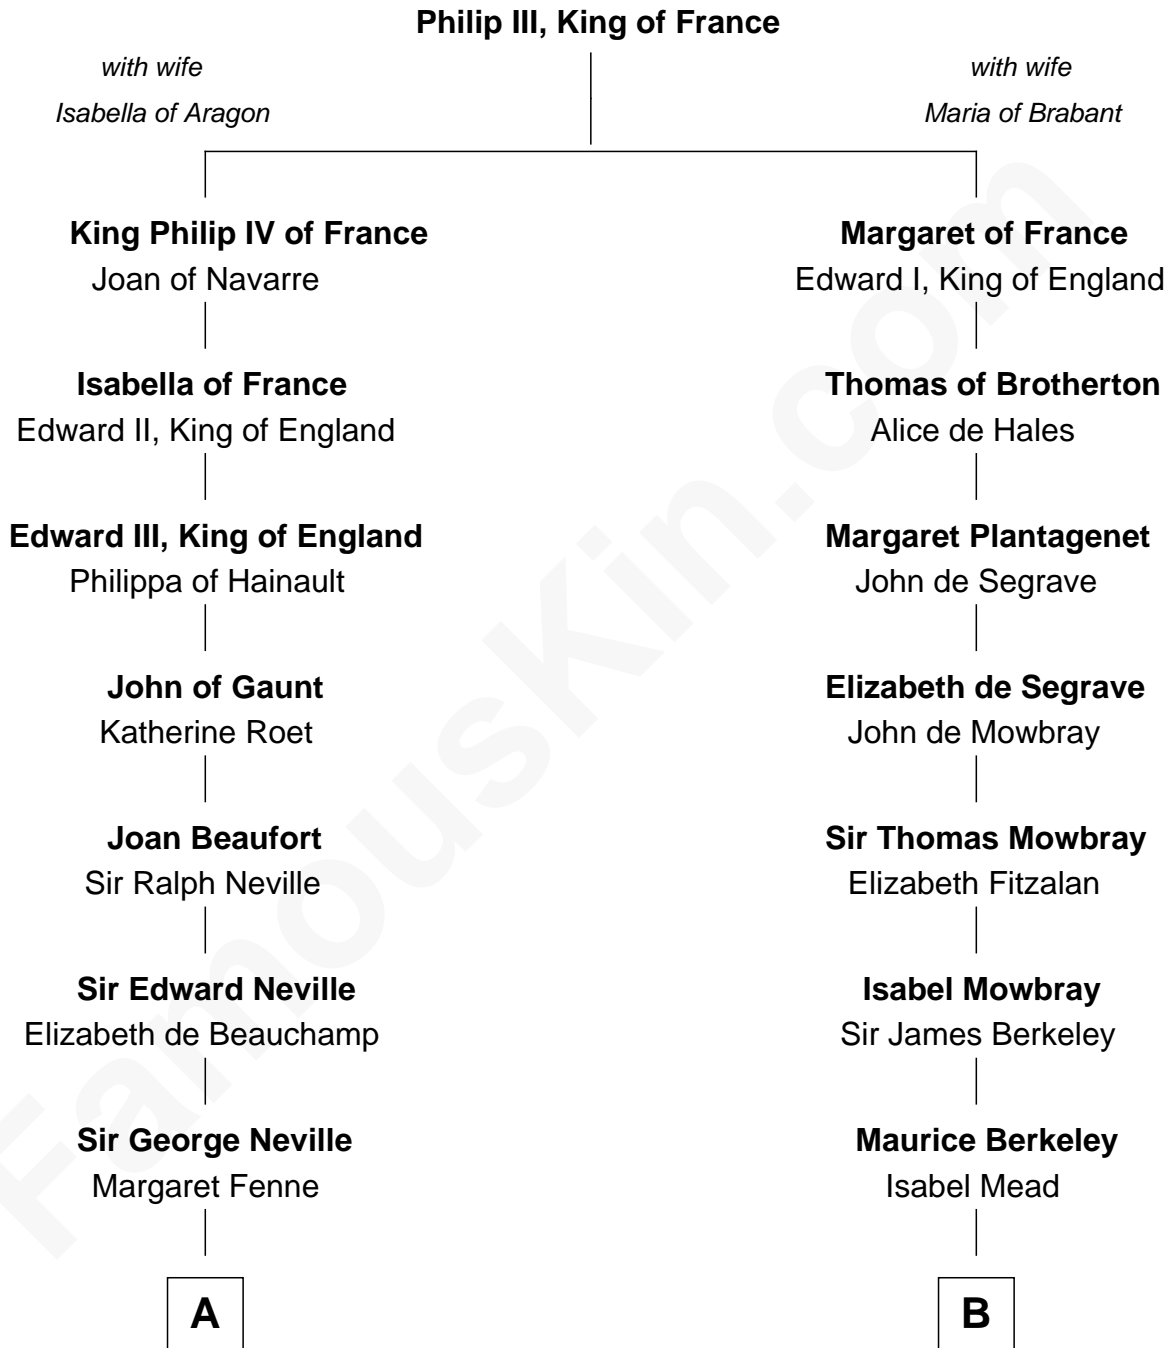

FamousKin.com Relationship Chart of

Daniel Carroll

Signer of the U.S. Constitution

15th cousin 6 times removed of

Clare Eames

Silent Movie Actress

C

Martha Cotton

Joel Thompson

Martha Cotton Thompson

Nathaniel Eames

Ithamer Bellows Eames

Emma Hayden

Harold Hayden Eames

Clare Hamilton

Clare Eames