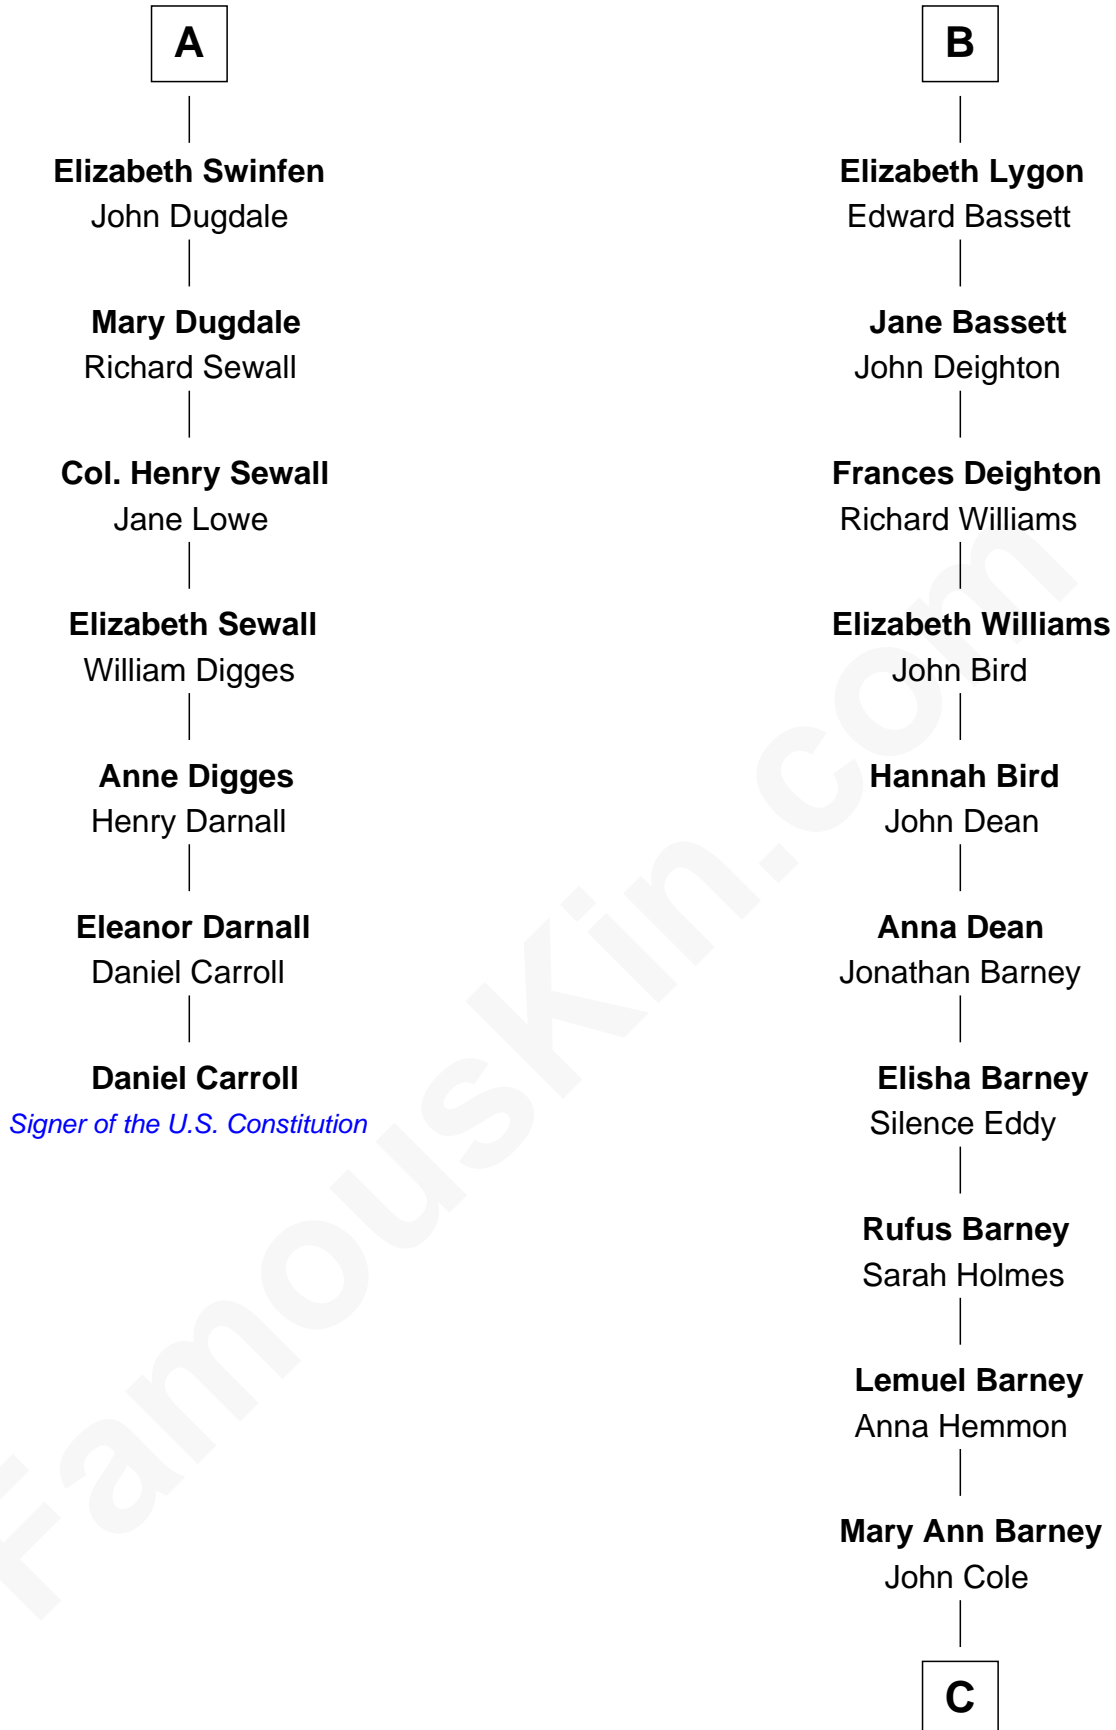

# FamousKin.com Relationship Chart of

**Daniel Carroll**

*Signer of the U.S. Constitution*

13th cousin 8 times removed of

**Michael Lookinland**

*TV Actor*

**Sir John Stafford**

Margaret Stafford

Sir Richard Lygon

**Sir Richard Lygon**

Margaret Greville

**Henry Lygon**

Elizabeth Berkeley

**B**

**C**

**Rufus Lemuel Cole**

Matilda M. Hall

**Nellie M. Cole**

John Andrew Lookinland

**Orrin Paul Lookinland**

Madeline Tait

**Paul Russell Lookinland**

Karen Ruth McKinney

**Michael Lookinland**