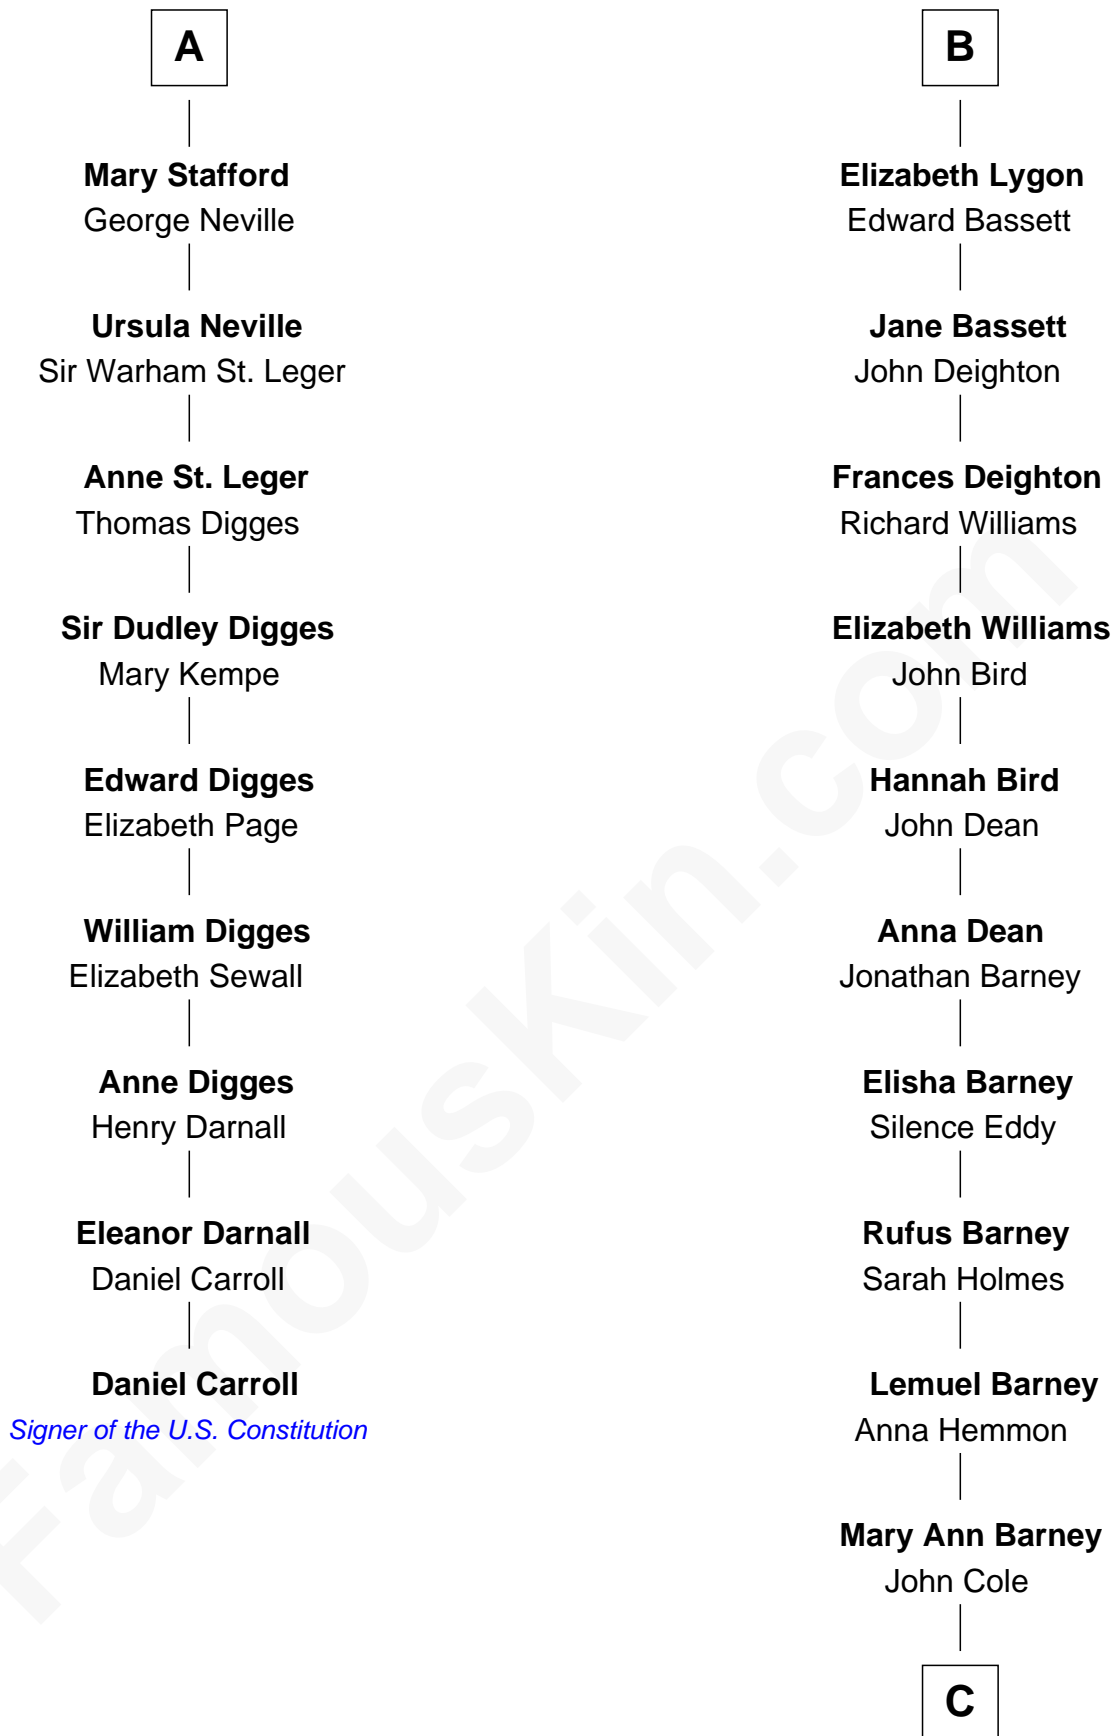

FamousKin.com

Relationship Chart of

Daniel Carroll

Signer of the U.S. Constitution

15th cousin 6 times removed of

Michael Lookinland

TV Actor

C

Rufus Lemuel Cole

Matilda M. Hall

Nellie M. Cole

John Andrew Lookinland

Orrin Paul Lookinland

Madeline Tait

Paul Russell Lookinland

Karen Ruth McKinney