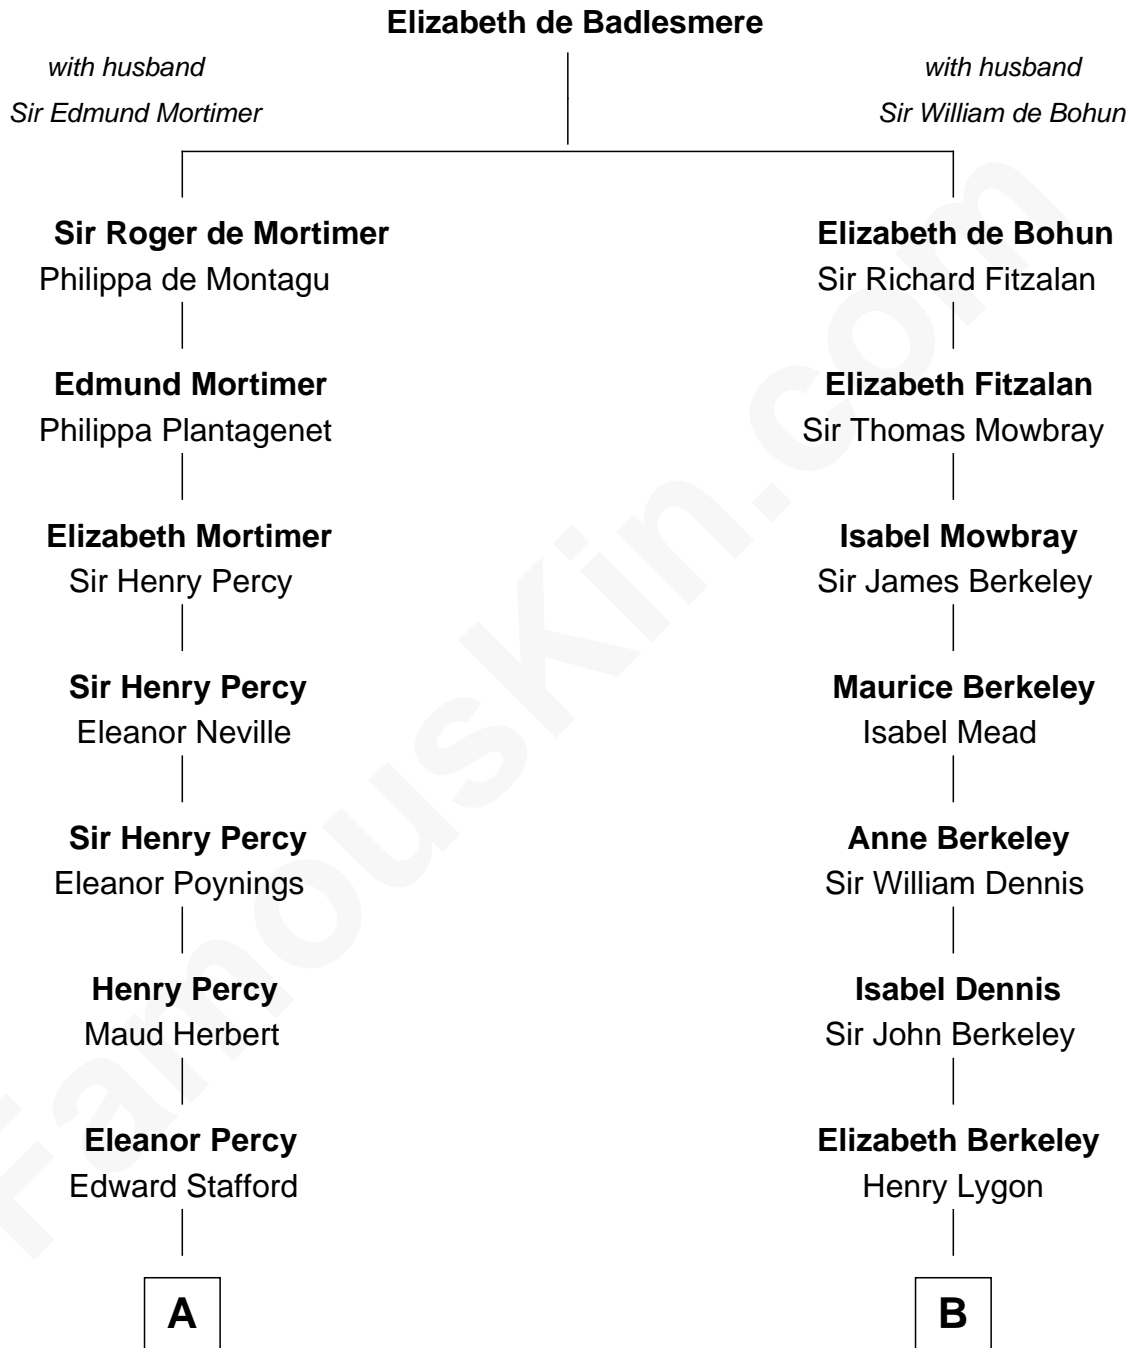

FamousKin.com

Relationship Chart of

Daniel Carroll

Signer of the U.S. Constitution

15th cousin 6 times removed of

Michael Lookinland

TV Actor

C

Rufus Lemuel Cole

Matilda M. Hall

Nellie M. Cole

John Andrew Lookinland

Orrin Paul Lookinland

Madeline Tait

Paul Russell Lookinland

Karen Ruth McKinney