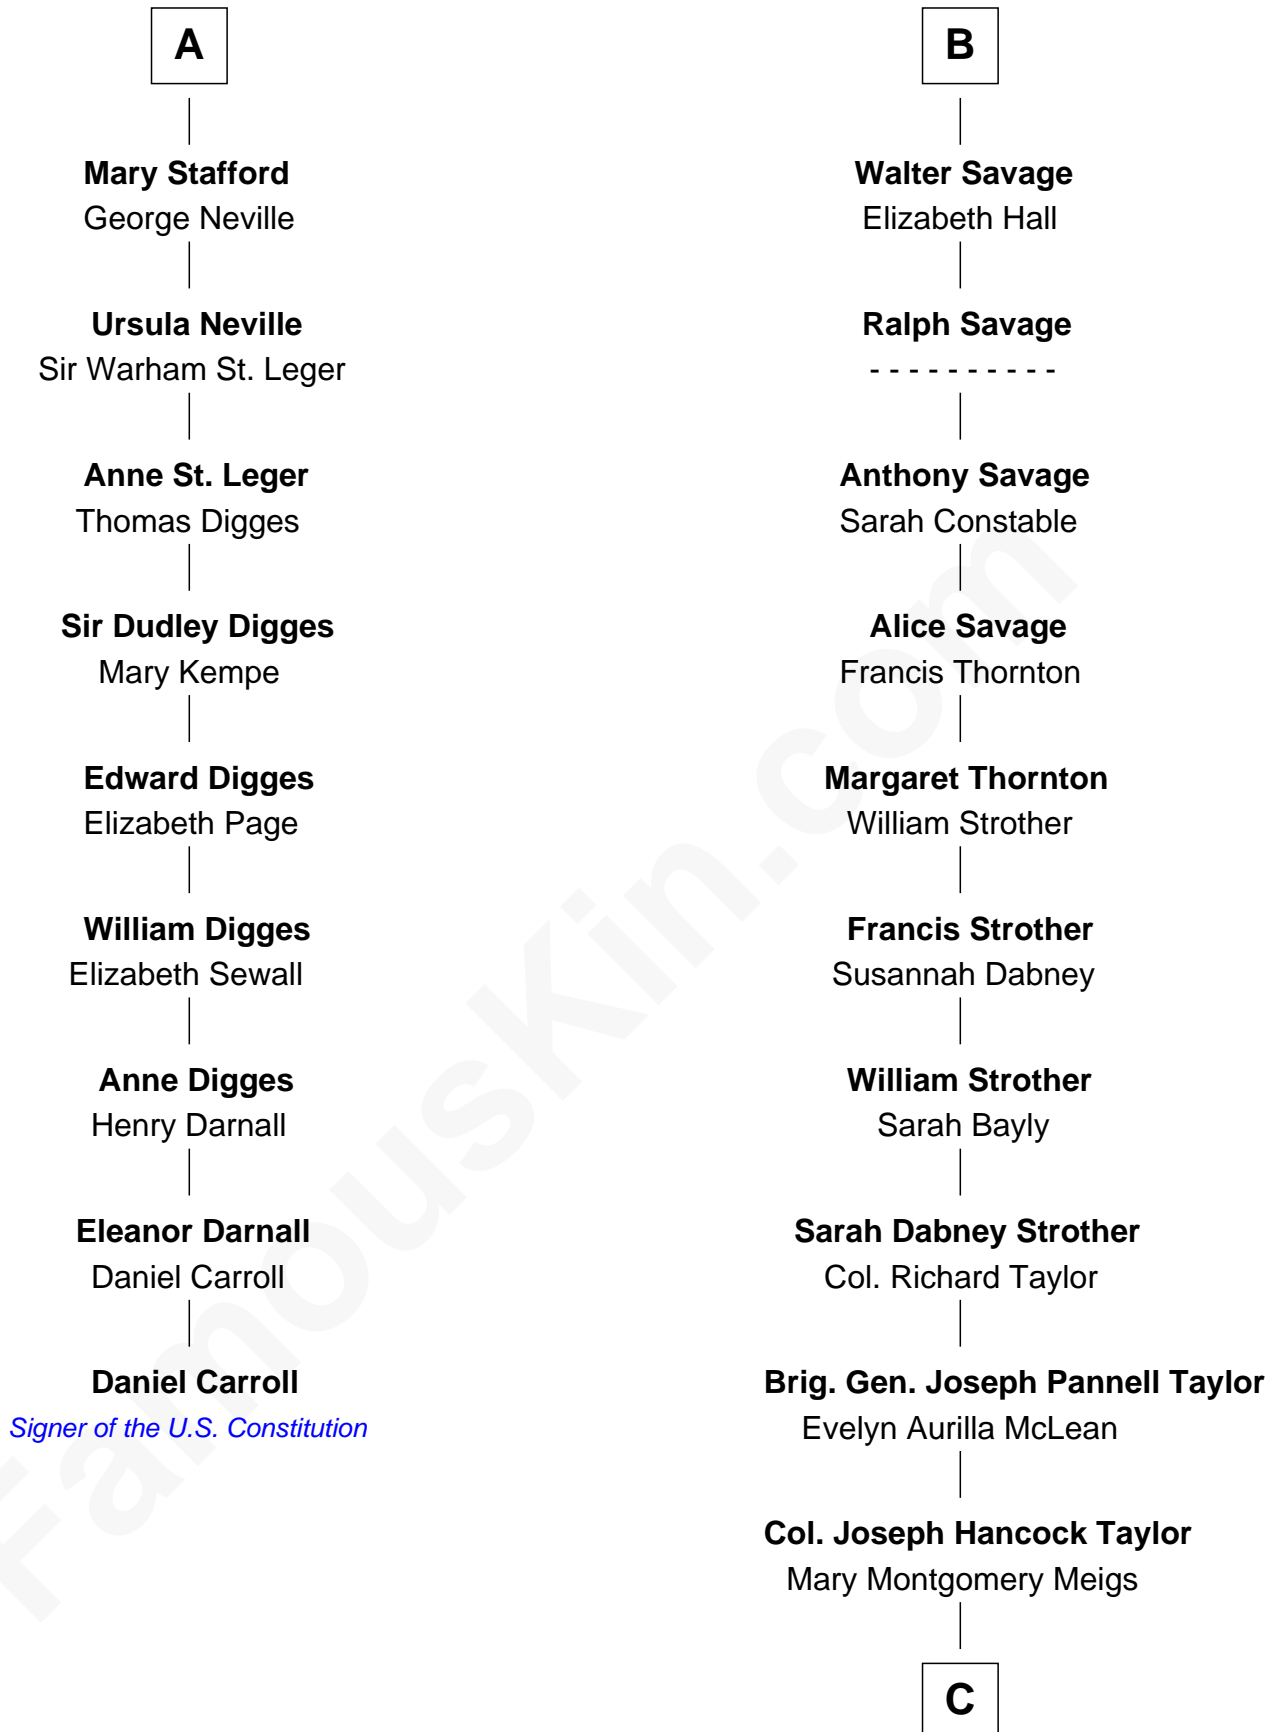

FamousKin.com

Relationship Chart of Daniel Carroll

Signer of the U.S. Constitution

15th cousin 5 times removed of

Parker Stevenson

TV and Movie Actor

C

—
Evelyn Taylor

Eli Kirk Price

—
Philip Price

Sarah Meade Harrison

—
Sarah Meade Price

Richard Stevenson Parker

—
Parker Stevenson

TV and Movie Actor

FamousKin.com