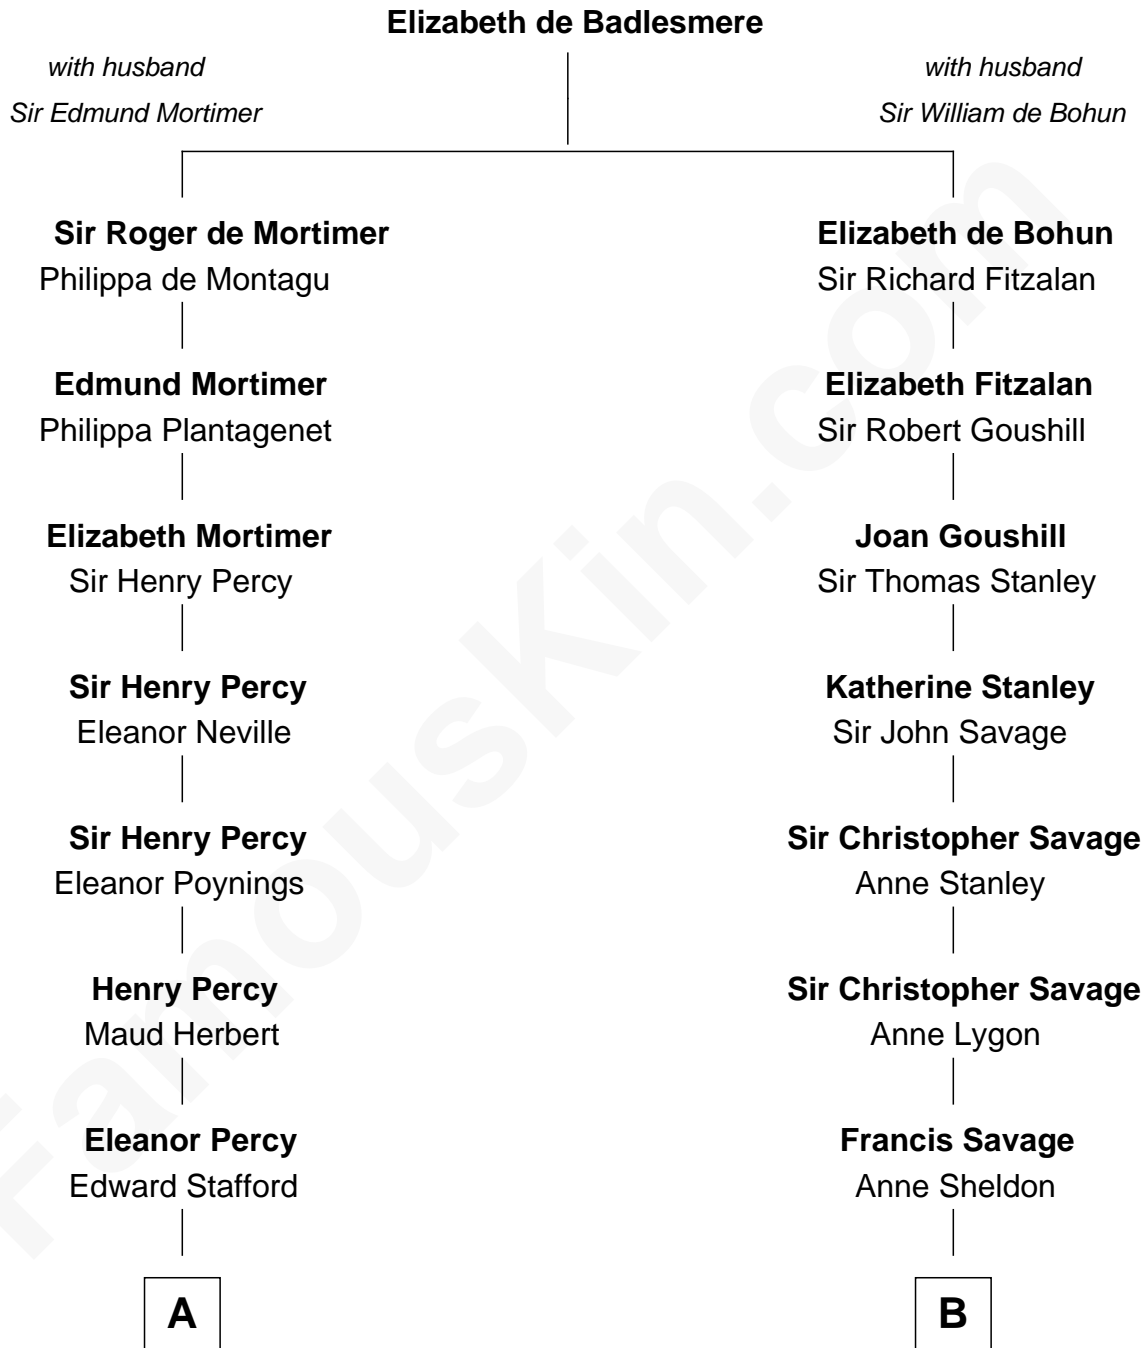

FamousKin.com

Relationship Chart of Daniel Carroll

Signer of the U.S. Constitution

15th cousin 5 times removed of

Parker Stevenson

TV and Movie Actor

C

—
Evelyn Taylor

Eli Kirk Price

—
Philip Price

Sarah Meade Harrison

—
Sarah Meade Price

Richard Stevenson Parker

—
Parker Stevenson

TV and Movie Actor

FamousKin.com