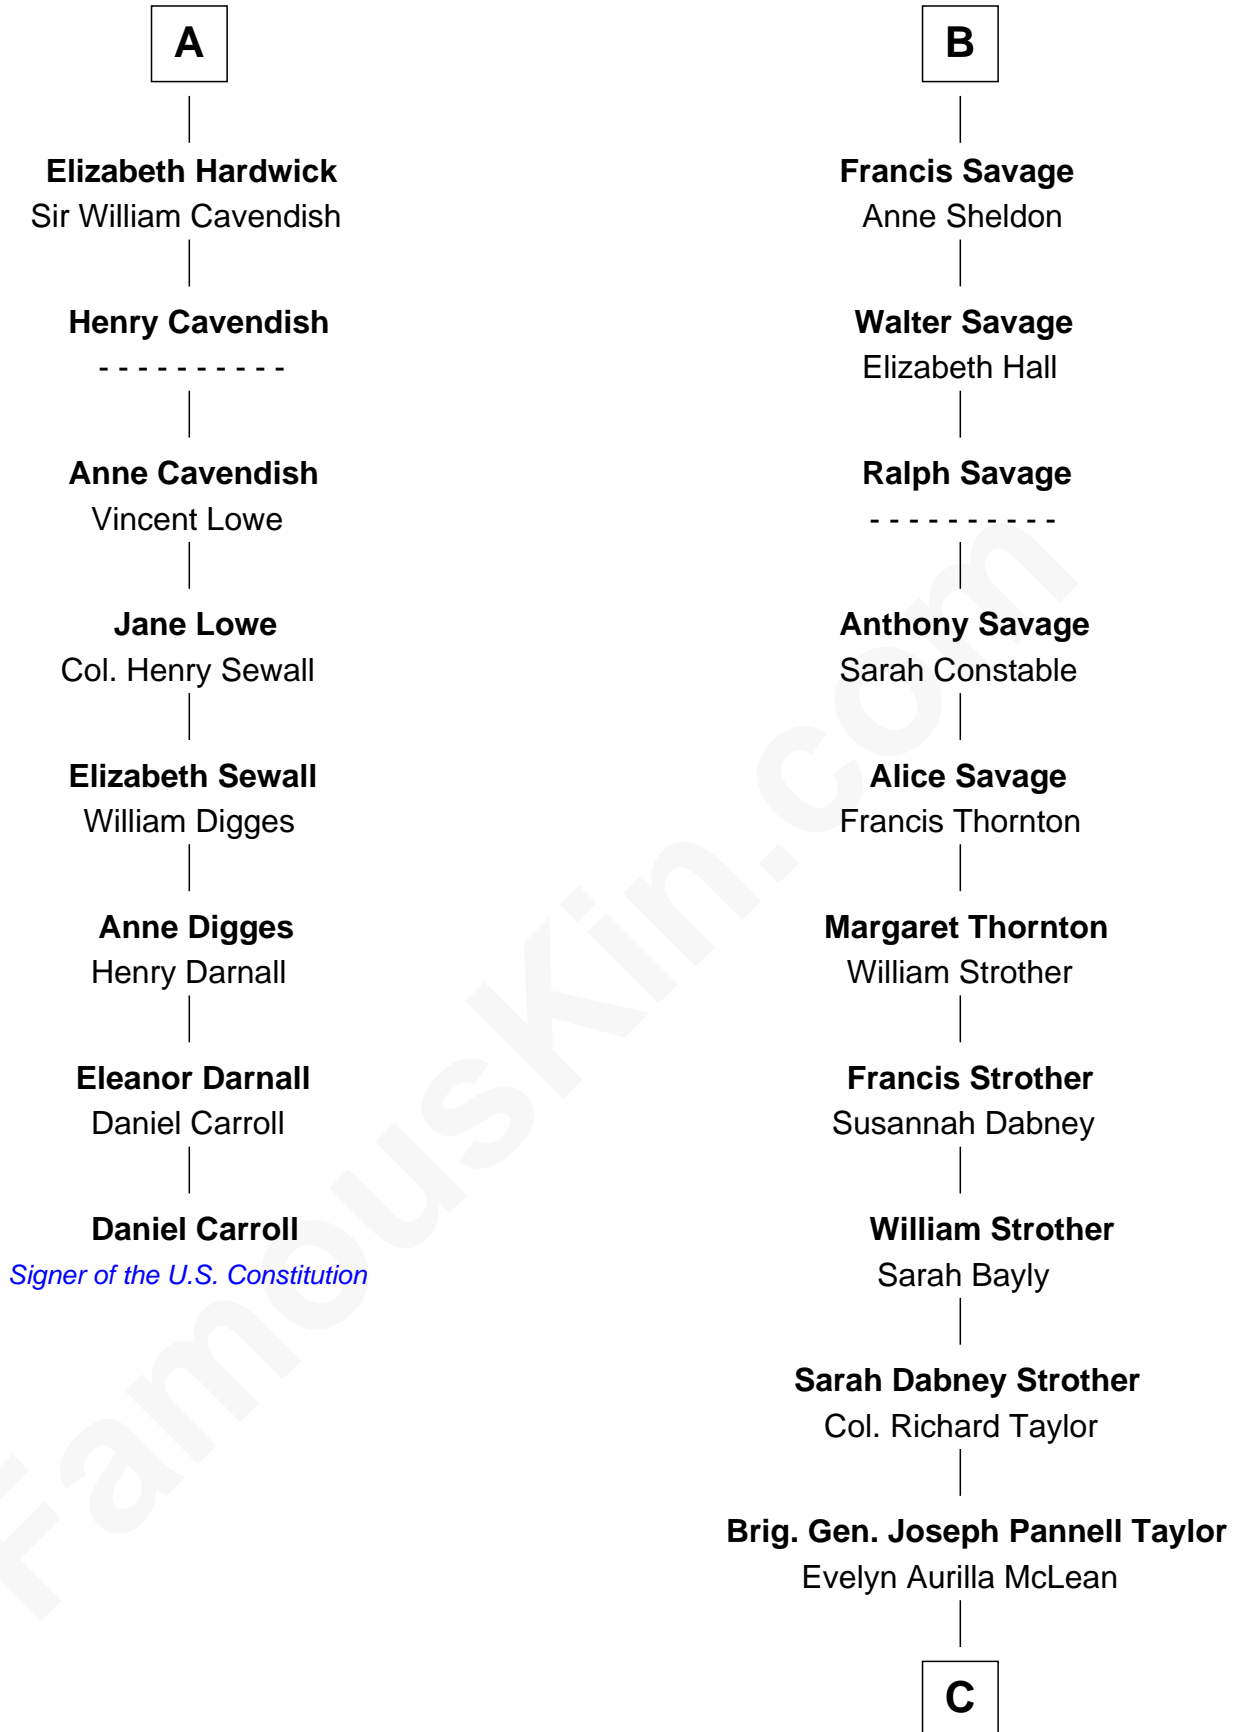

FamousKin.com Relationship Chart of

Daniel Carroll

Signer of the U.S. Constitution

14th cousin 7 times removed of

Parker Stevenson

TV and Movie Actor

Edmund Fitzalan

Alice de Warenne

C

Col. Joseph Hancock Taylor

Mary Montgomery Meigs

Evelyn Taylor

Eli Kirk Price

Philip Price

Sarah Meade Harrison

Sarah Meade Price