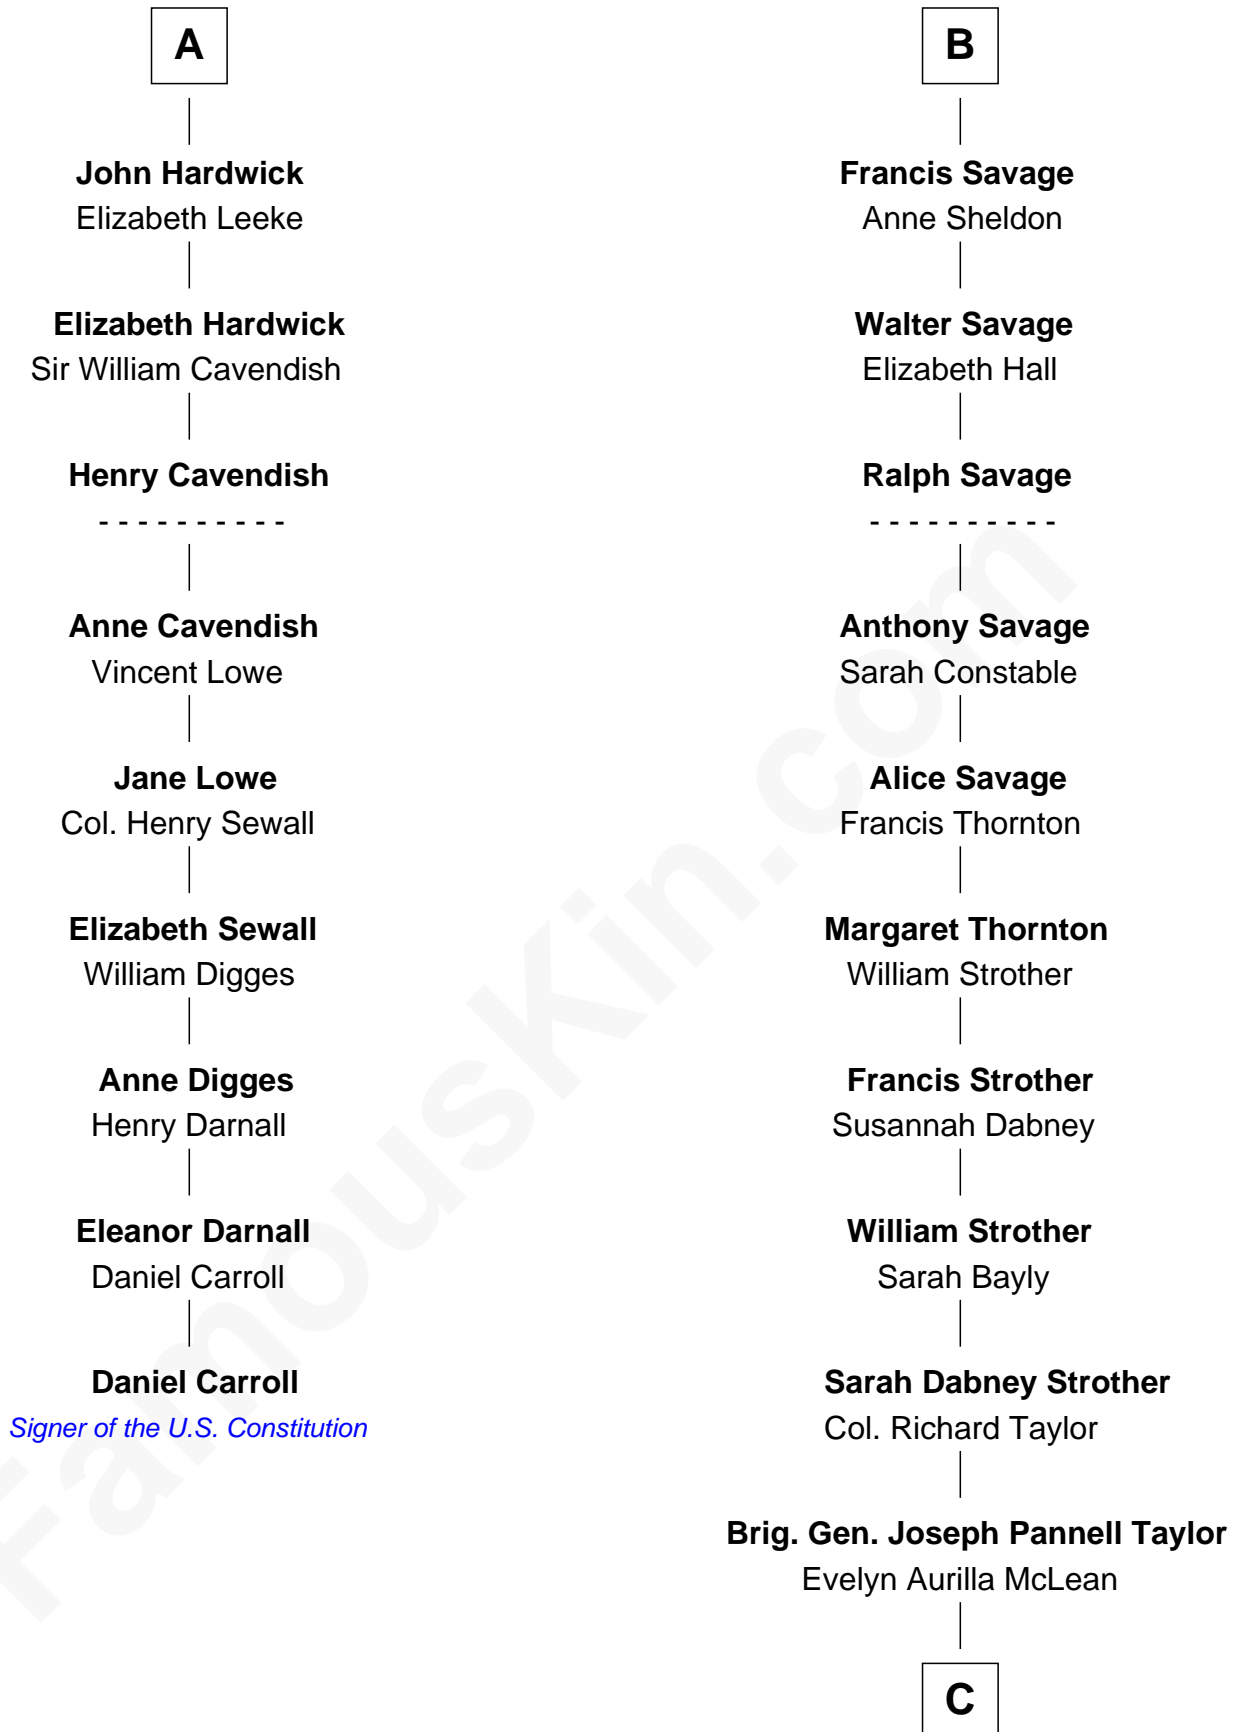

FamousKin.com

Relationship Chart of

Daniel Carroll

Signer of the U.S. Constitution

15th cousin 6 times removed of

Parker Stevenson

TV and Movie Actor

Humphrey de Bohun

Elizabeth Plantagenet

Eleanor de Bohun
Sir James le Boteler

Pernel le Boteler
Sir Gilbert Talbot

Sir Richard Talbot
Ankaret le Strange

Mary Talbot
Sir Thomas Greene

Sir Thomas Greene
Marine Bellers

Anne Greene
Sir Thomas Pinchbeck

Elizabeth Pinchbeck
John Hardwick

A

Sir William de Bohun
Elizabeth de Badlesmere

Elizabeth de Bohun
Sir Richard Fitzalan

Elizabeth Fitzalan
Sir Robert Goushill

Joan Goushill
Sir Thomas Stanley

Katherine Stanley
Sir John Savage

Sir Christopher Savage
Anne Stanley

Sir Christopher Savage
Anne Lygon

B

C

Col. Joseph Hancock Taylor

Mary Montgomery Meigs

Evelyn Taylor

Eli Kirk Price