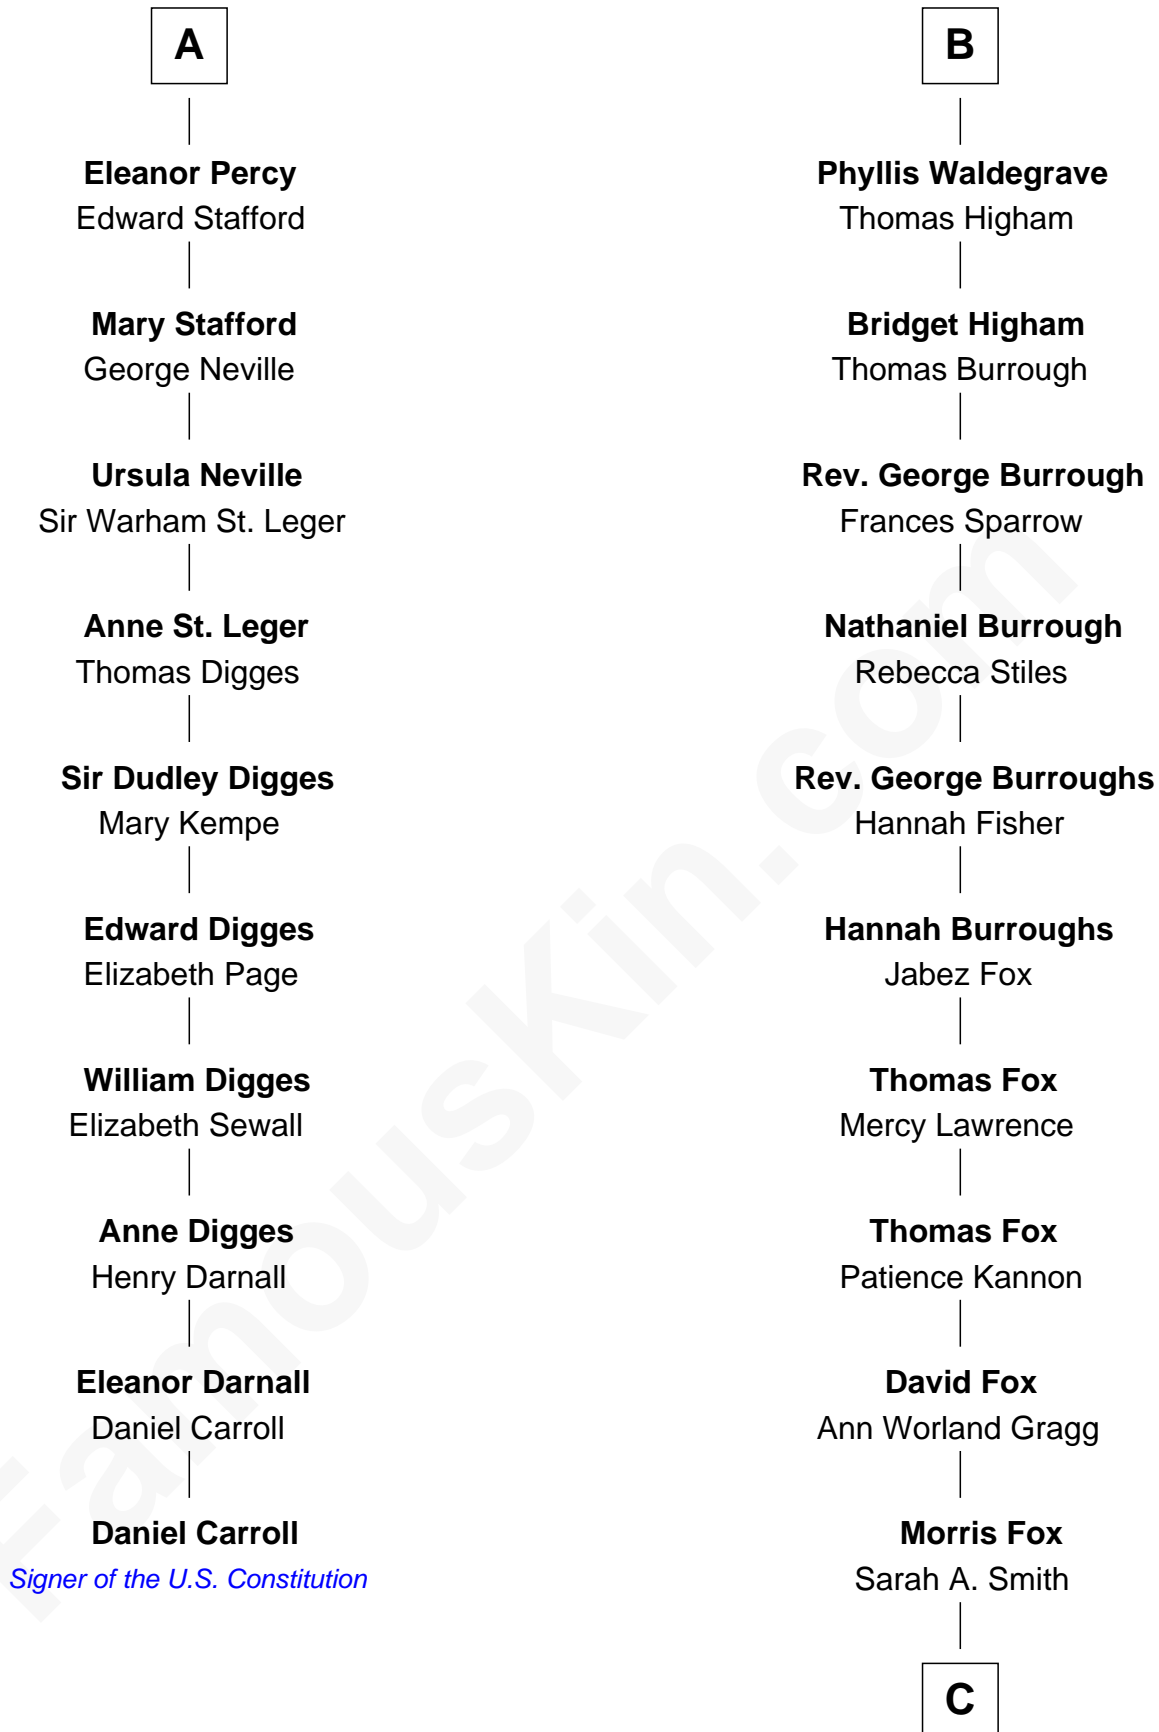

### Daniel Carroll

*Signer of the U.S. Constitution*

16th cousin 4 times removed of

**Bob Moore**

*Co-Founder, Bob's Red Mill*

**Bartholomew de Badlesmere**

Margaret de Clare

**Elizabeth de Badlesmere**

Eleanor Neville

**Sir Henry Percy**

Eleanor Poynings

**Henry Percy**

Maud Herbert

**A**

**Margaret de Badlesmere**

Sir John de Tivetot

**Sir Robert de Tivetot**

Margaret Deincourt

**Elizabeth de Tivetot**

Sir Philip le Despencer

**Margery Despencer**

Sir Roger Wentworth

**Henry Wentworth**

Elizabeth Howard

**Margery Wentworth**

Sir William Waldegrave

**George Waldegrave**

Anne Drury

**B**

**C**

—  
**Violette Fox**

Daniel Francis Learnard