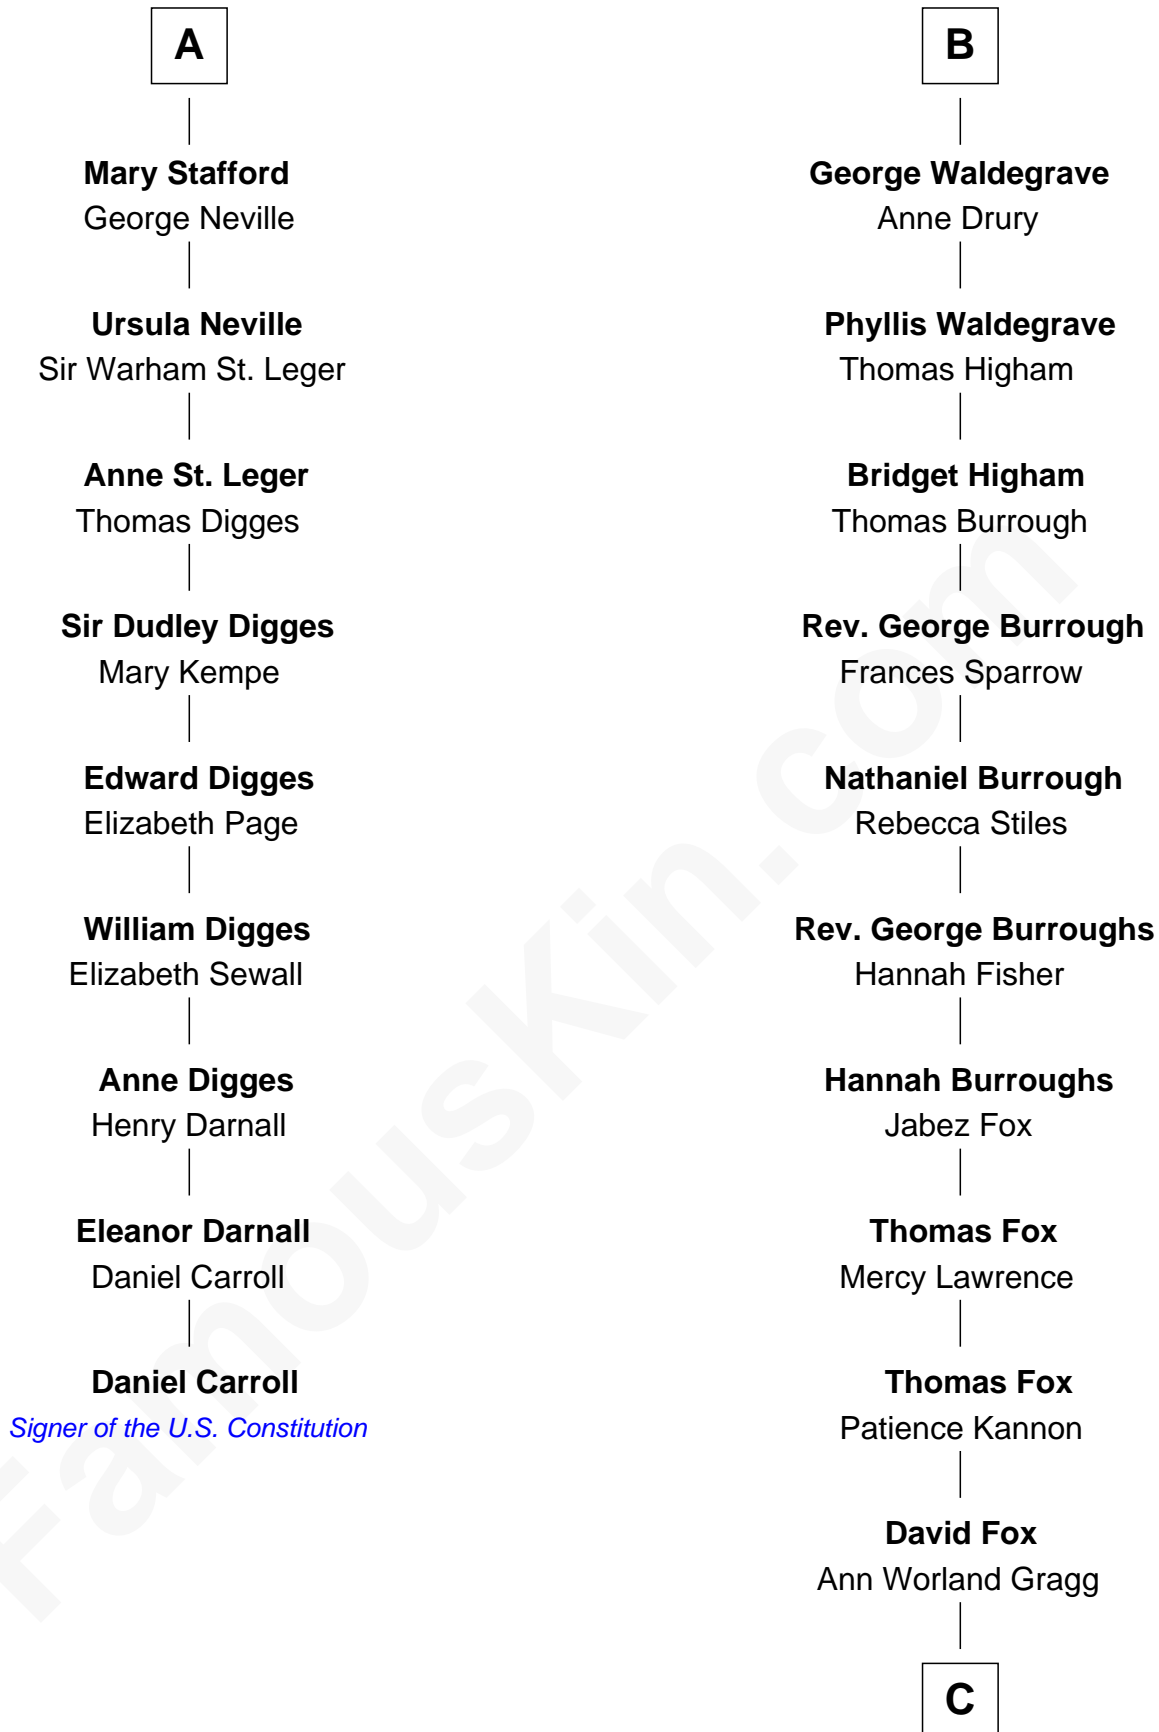

FamousKin.com Relationship Chart of

Daniel Carroll

Signer of the U.S. Constitution

15th cousin 6 times removed of

Bob Moore

Co-Founder, Bob's Red Mill

Eudo la Zouche
Milicent de Cantilupe

Eve la Zouche
Sir Maurice de Berkeley

Thomas de Berkeley
Katherine de Clyvedon

Sir John Berkeley
Elizabeth Betteshorne

Eleanor Berkeley
Sir Richard Poynings

Eleanor Poynings
Sir Henry Percy

Henry Percy
Maud Herbert

Eleanor Percy
Edward Stafford

A

Sir William la Zouche
Maud Lovel

Milicent la Zouche
Sir William Deincourt

Margaret Deincourt
Sir Robert de Tibetot

Elizabeth de Tibetot
Sir Philip le Despencer

Margery Despencer
Sir Roger Wentworth

Henry Wentworth
Elizabeth Howard

Margery Wentworth
Sir William Waldegrave

B

C

Morris Fox

Sarah A. Smith

Violette Fox

Daniel Francis Learnard

Clinton Morris Learnard