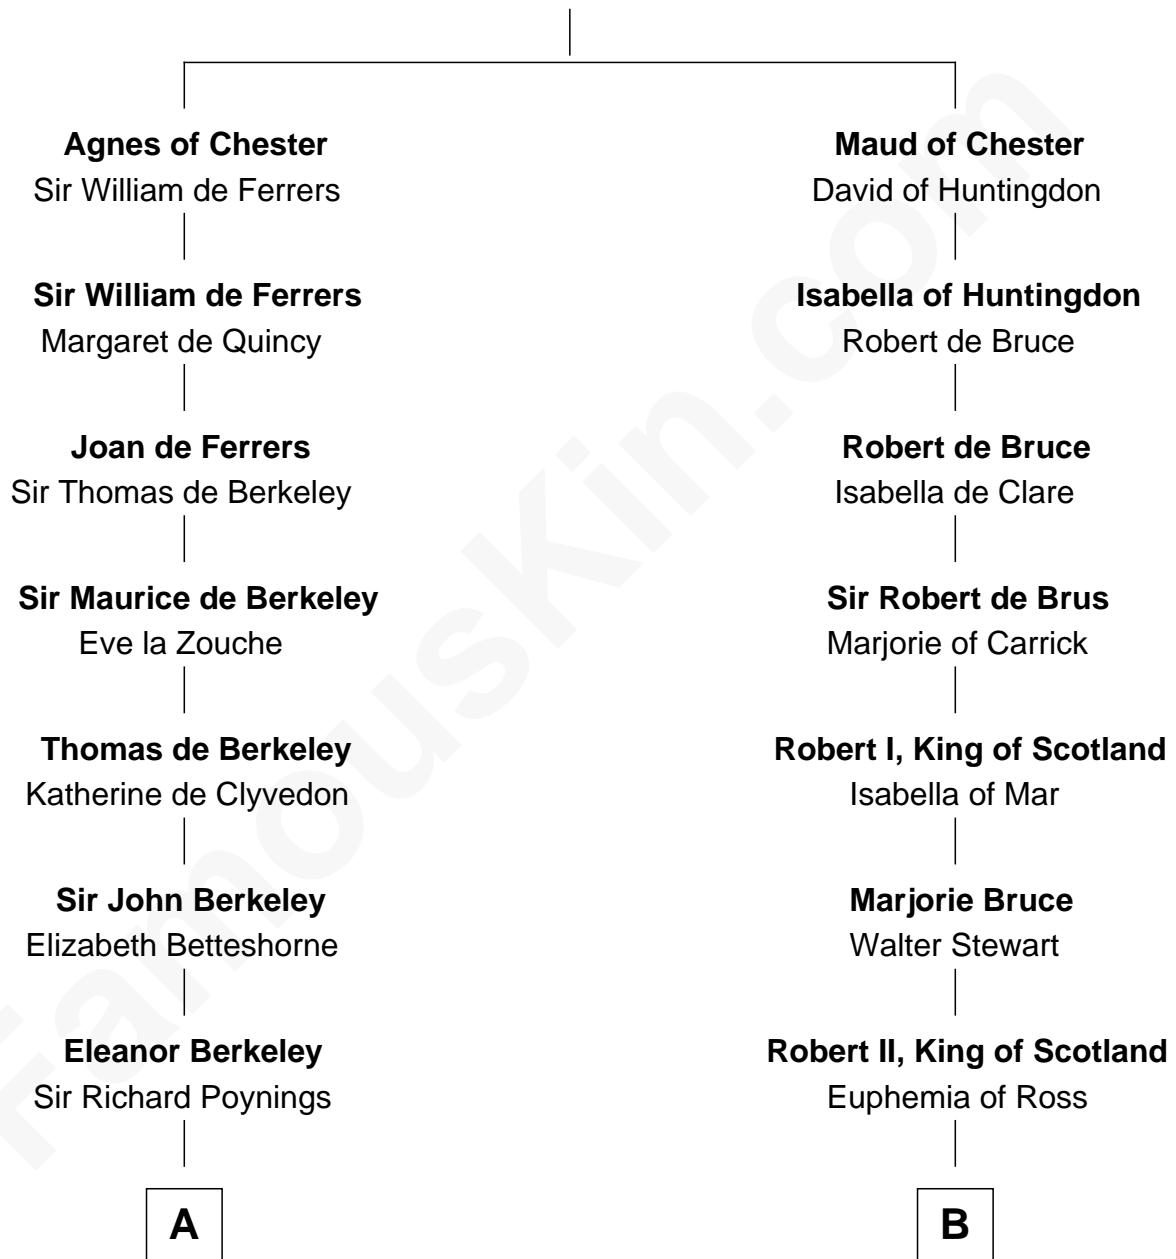

## Relationship Chart of

### Daniel Carroll

*Signer of the U.S. Constitution*

18th cousin 2 times removed of

### General Hugh Mercer

*American Revolution*

**Bertrade de Montfort**

Hugh de Kevelioc

**C**

**Eleanor Darnall**

Daniel Carroll

**Daniel Carroll**

*Signer of the U.S. Constitution*

**D**

**Lilias Row**

John Mercer

**Thomas Mercer**

Isabel Smith

**William Mercer**

Anne Munro