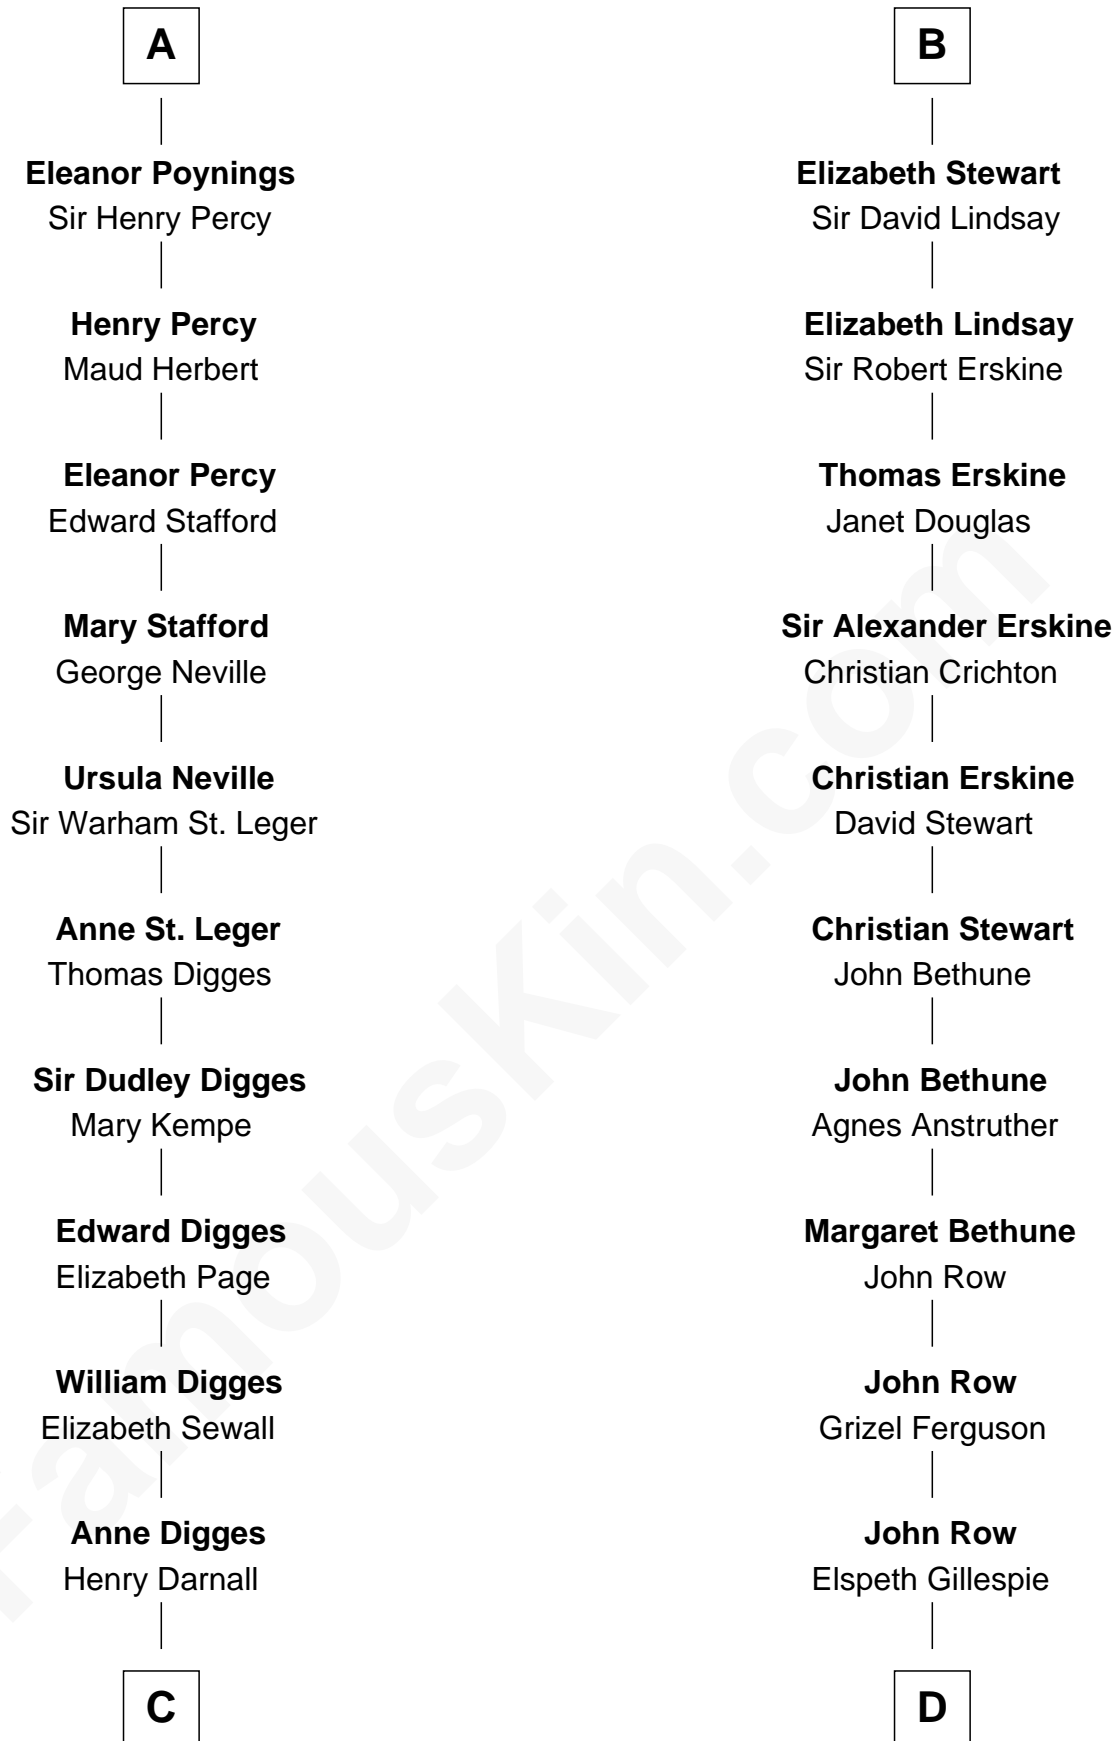

### Daniel Carroll

*Signer of the U.S. Constitution*

18th cousin 2 times removed of

### General Hugh Mercer

*American Revolution*

**Bertrade de Montfort**

Hugh de Kevelioc

**C**

**Eleanor Darnall**

Daniel Carroll

**Daniel Carroll**

*Signer of the U.S. Constitution*

**D**

**Lilias Row**

John Mercer

**Thomas Mercer**

Isabel Smith

**William Mercer**

Anne Munro

**General Hugh Mercer**

*American Revolution*