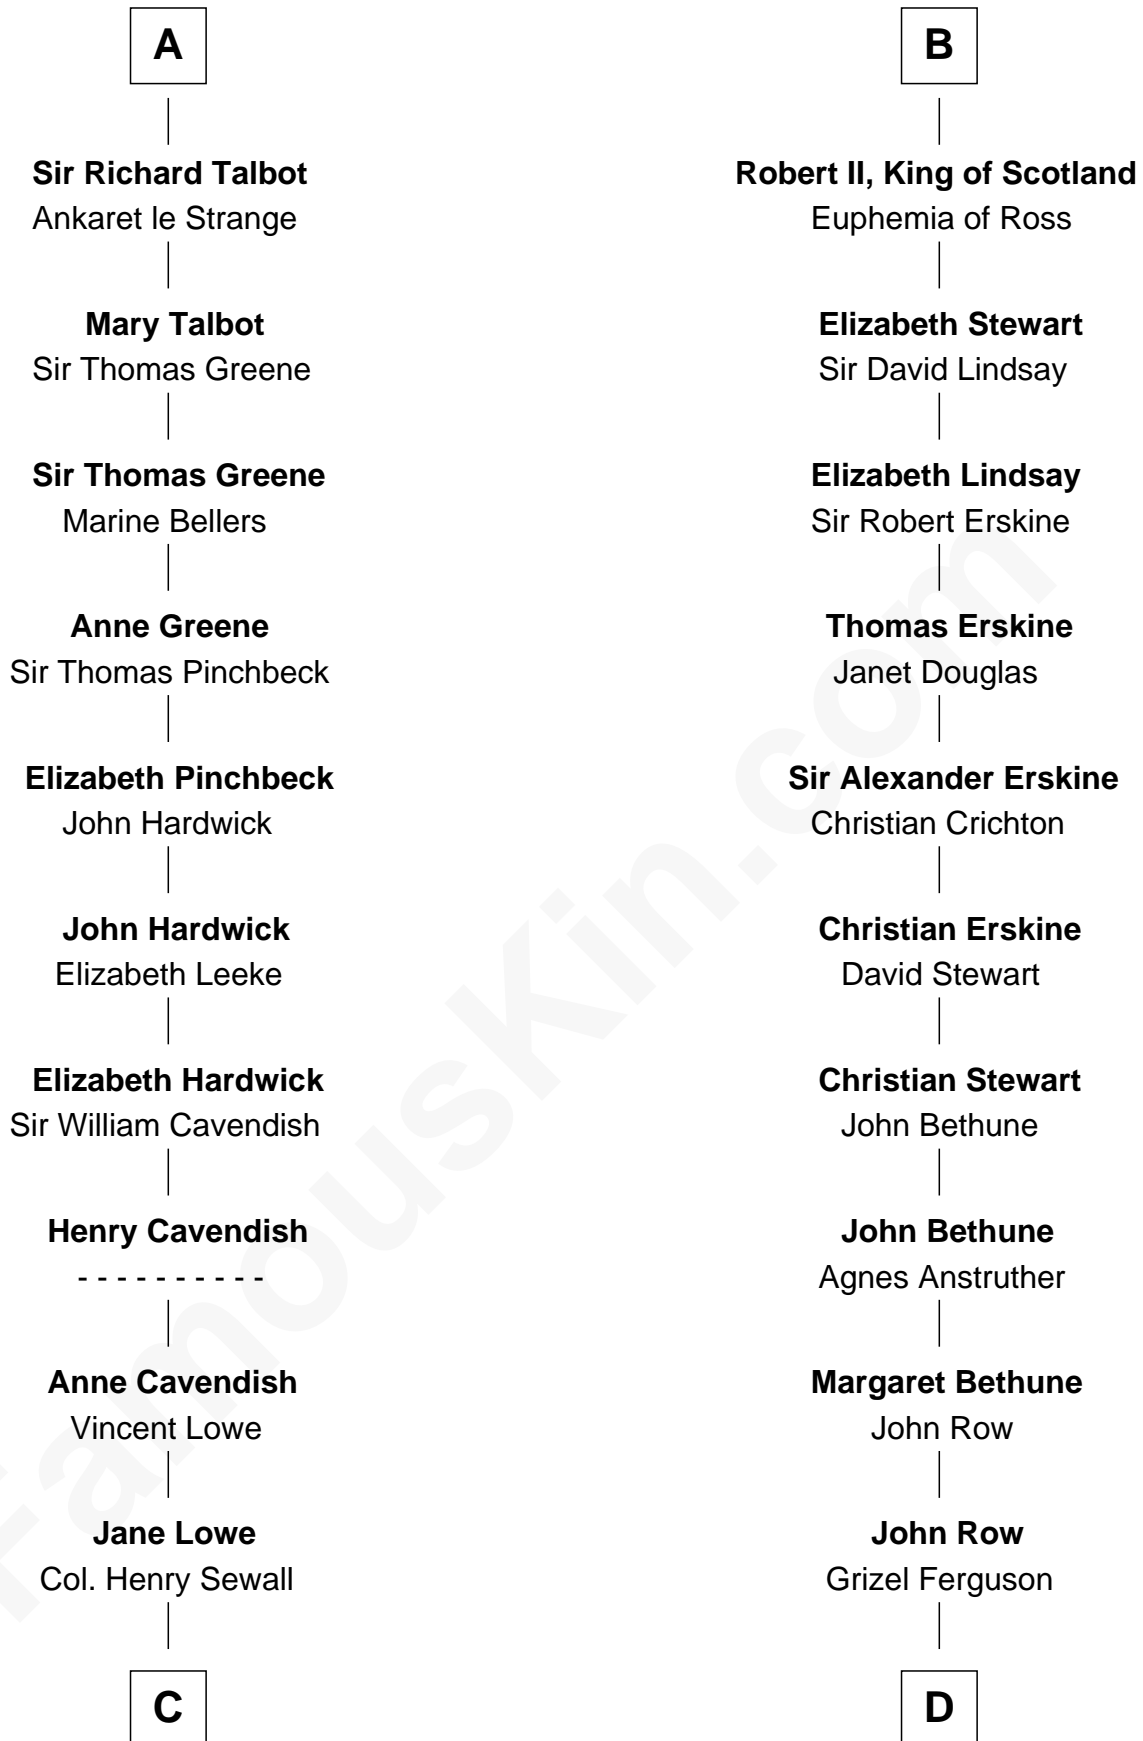

FamousKin.com

Relationship Chart of Daniel Carroll

Signer of the U.S. Constitution

20th cousin 1 time removed of

General Hugh Mercer

American Revolution

James de St. Hilary

Aveline - - - - -

Marjorie of Carrick

Robert I, King of Scotland

Isabella of Mar

Marjorie Bruce

Walter Stewart

B

C

Elizabeth Sewall