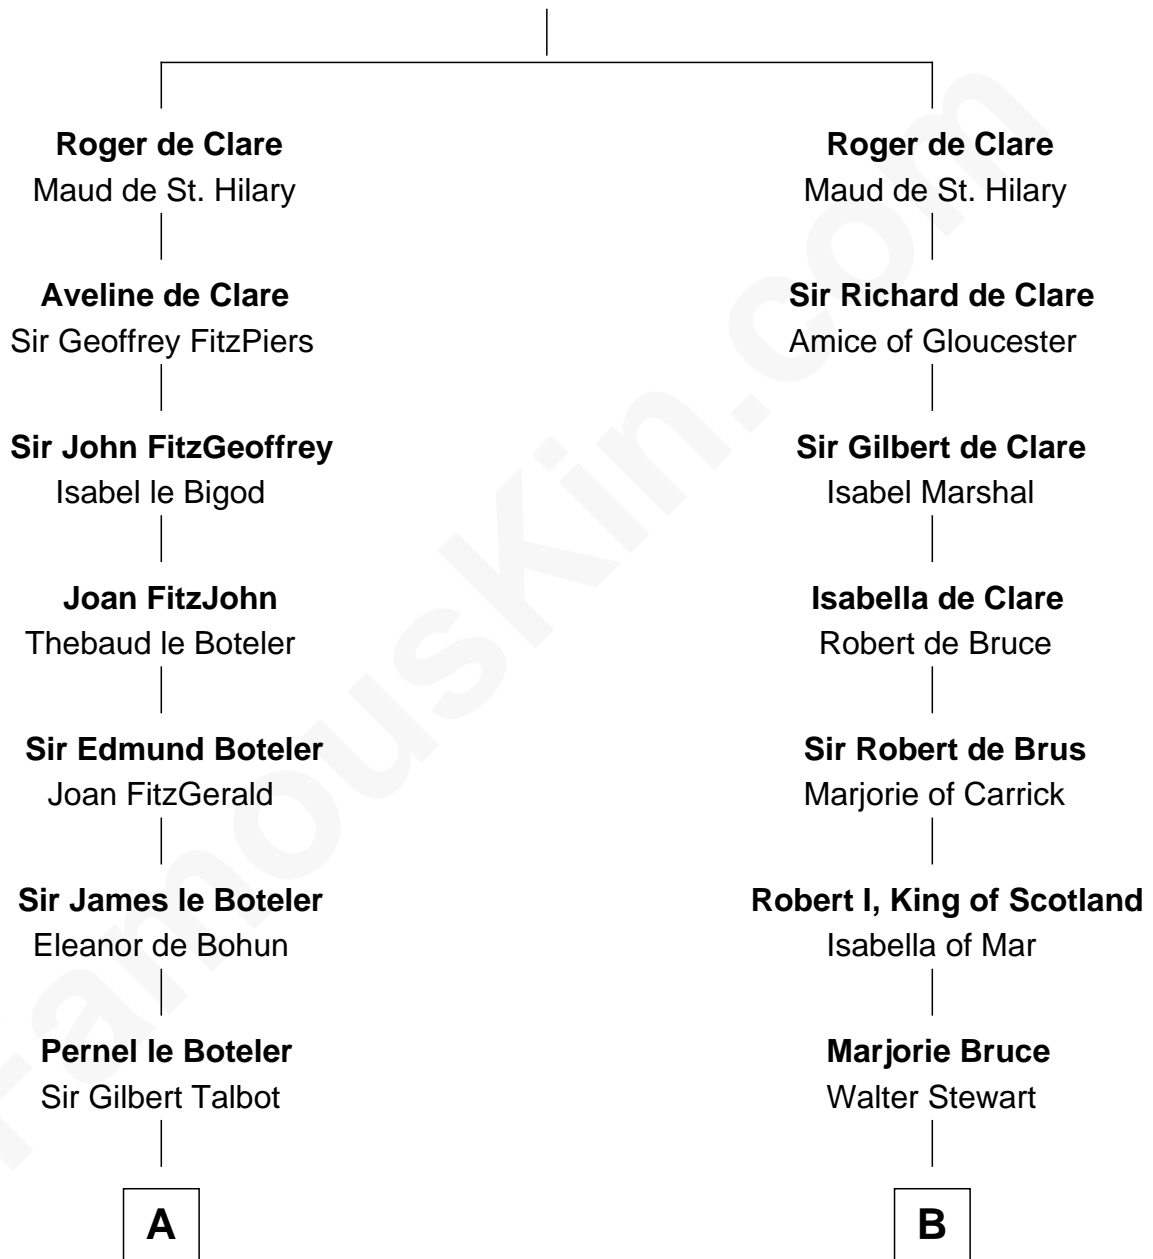

## Relationship Chart of Daniel Carroll

*Signer of the U.S. Constitution*

20th cousin 1 time removed of

**General Hugh Mercer**

*American Revolution*

**Richard Fitzgilbert de Clare**

Adeliza de Meschines

**C**

**Elizabeth Sewall**

William Digges

**Anne Digges**

Henry Darnall

**Eleanor Darnall**

Daniel Carroll

**Daniel Carroll**

*Signer of the U.S. Constitution*

**D**

**John Row**

Elspeth Gillespie

**Lilias Row**

John Mercer

**Thomas Mercer**

Isabel Smith

**William Mercer**

Anne Munro

**General Hugh Mercer**

*American Revolution*