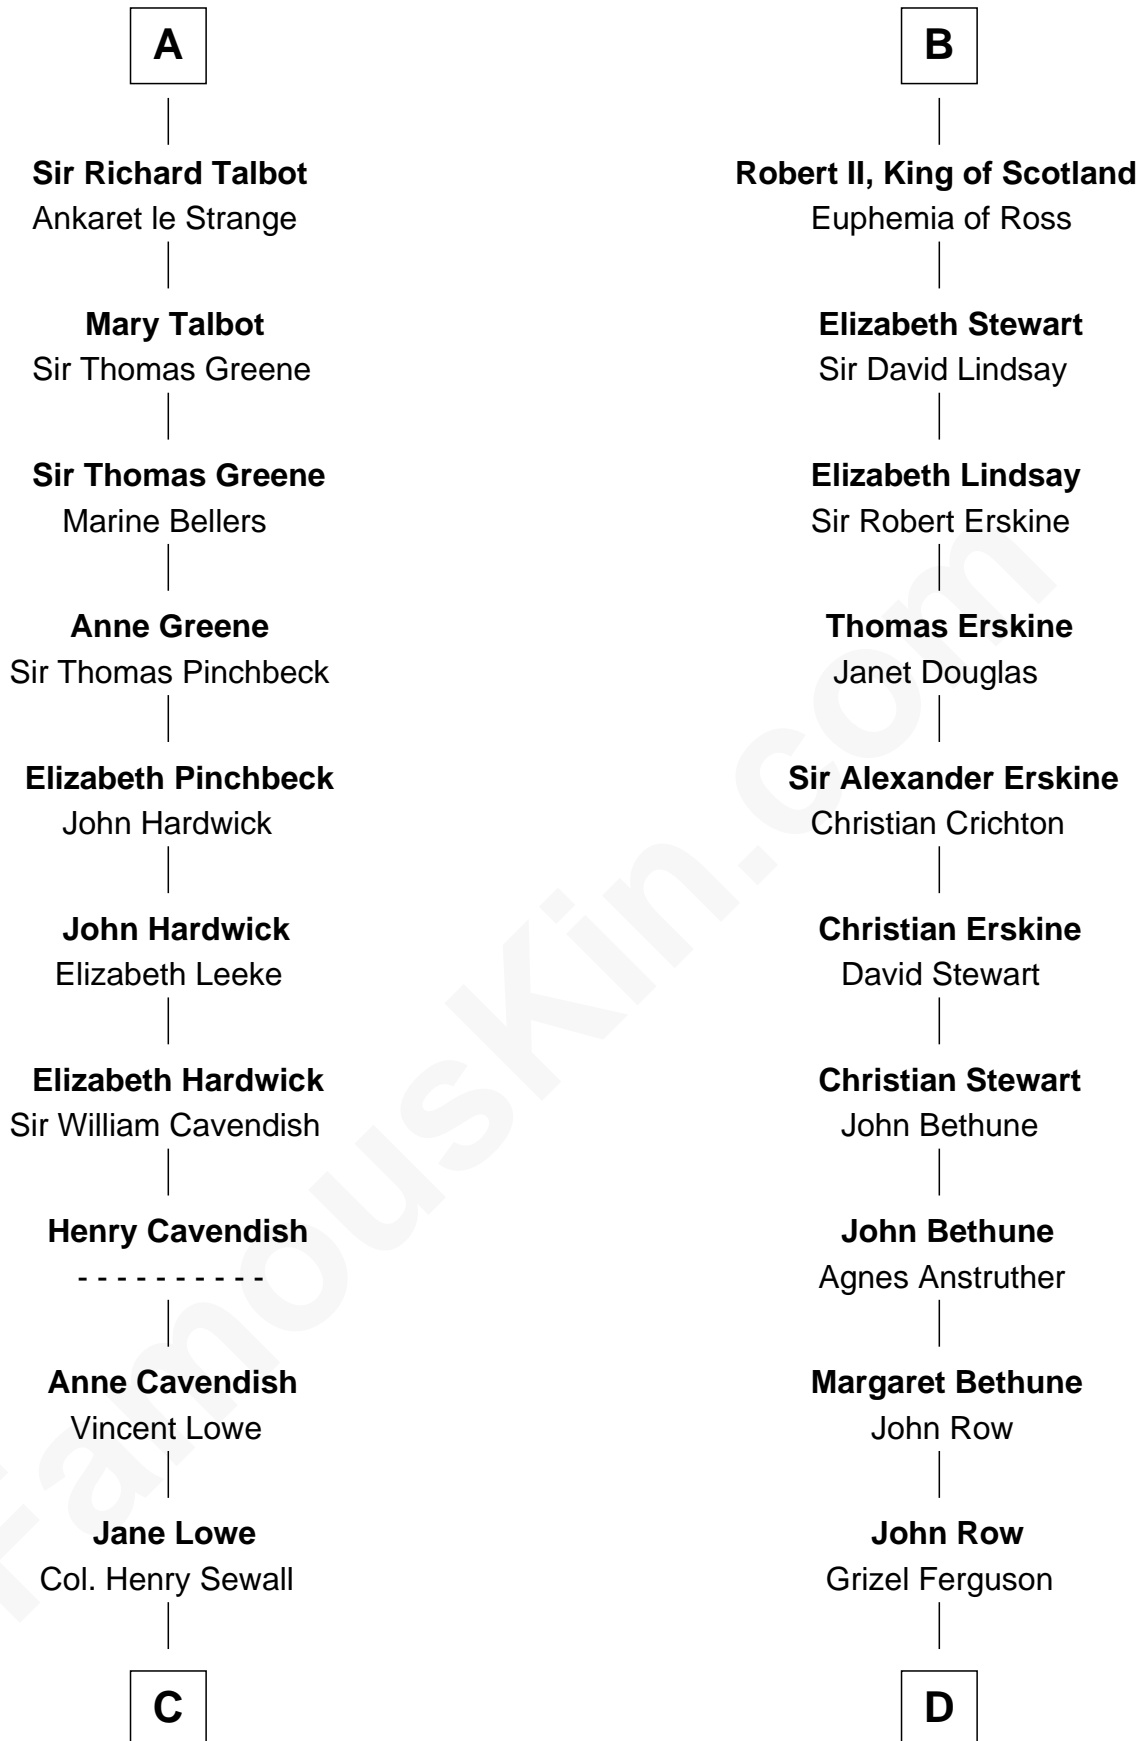

## Relationship Chart of Daniel Carroll

*Signer of the U.S. Constitution*

20th cousin 1 time removed of

**General Hugh Mercer**

*American Revolution*

**Richard Fitzgilbert de Clare**

Adeliza de Meschines

**C**

**Elizabeth Sewall**

William Digges

**Anne Digges**

Henry Darnall

**Eleanor Darnall**

Daniel Carroll

**Daniel Carroll**

*Signer of the U.S. Constitution*