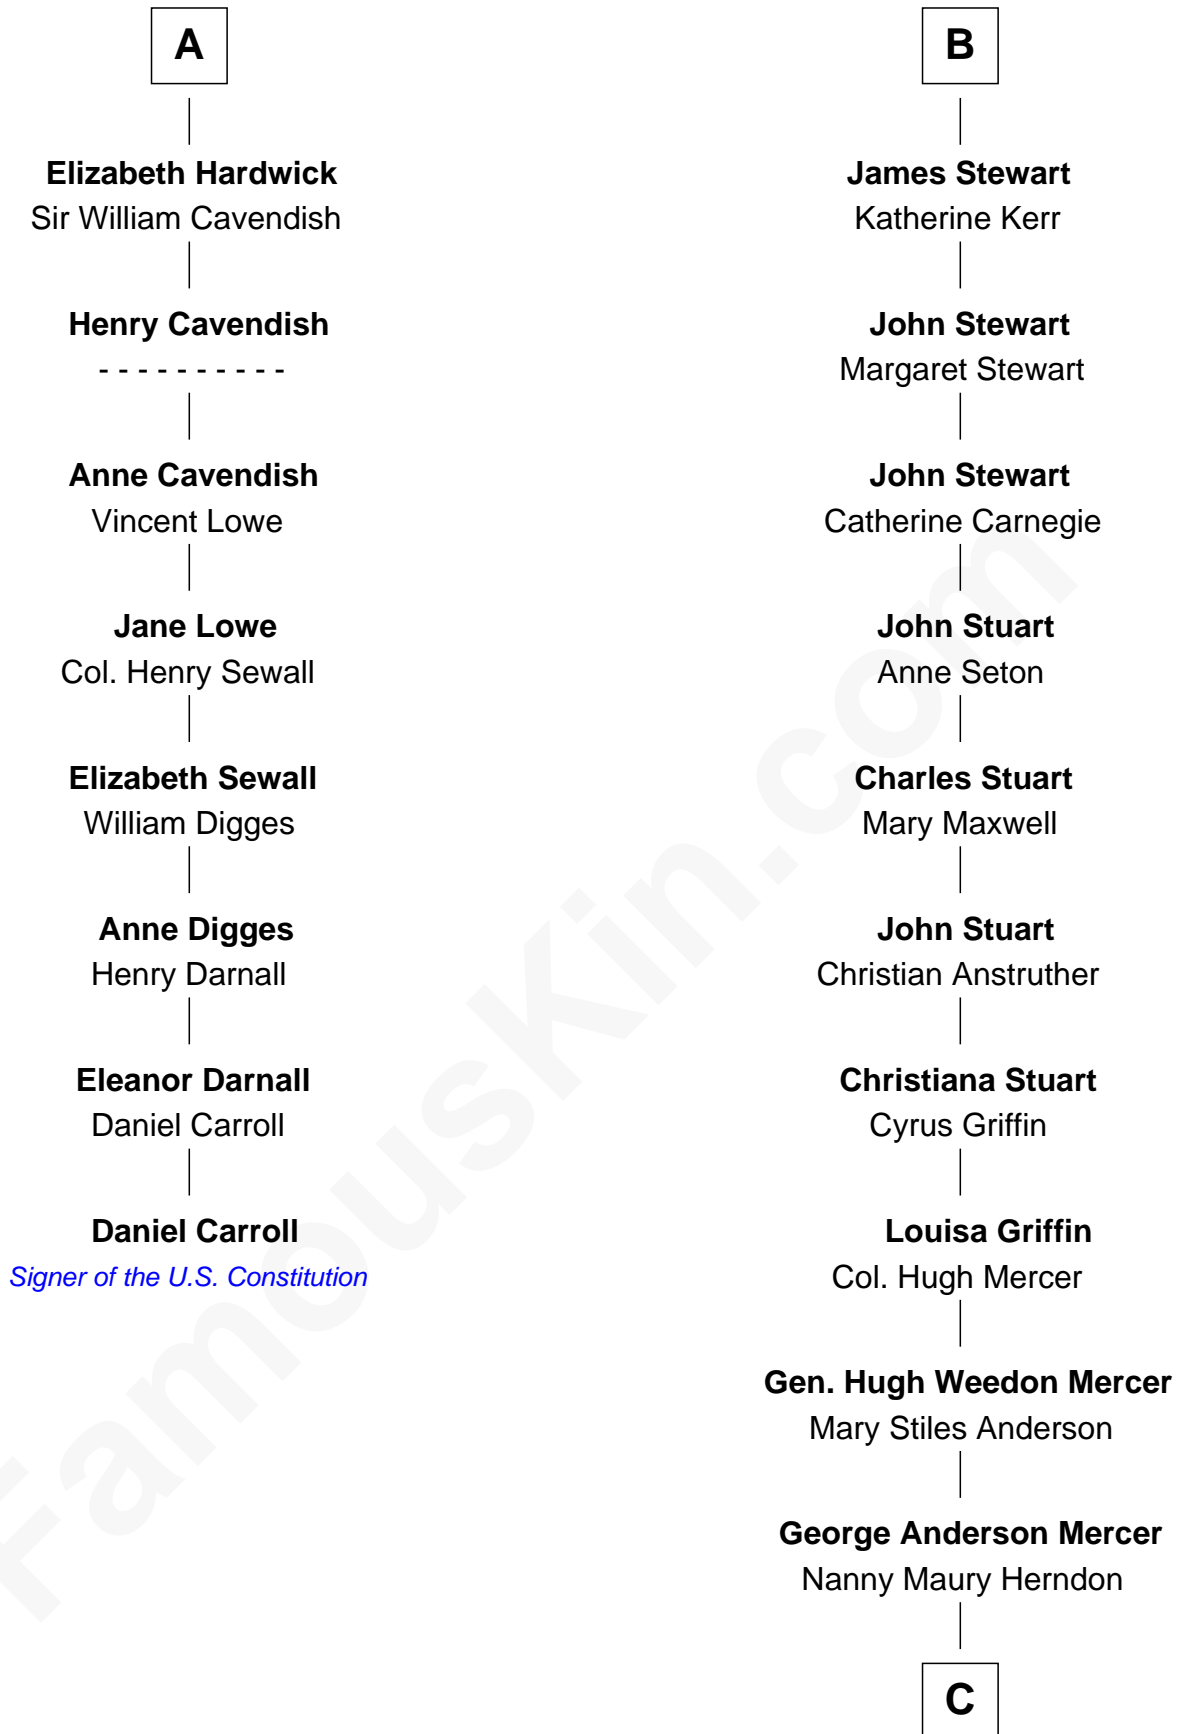

FamousKin.com

Relationship Chart of

Daniel Carroll

Signer of the U.S. Constitution

14th cousin 4 times removed of

Johnny Mercer

Songwriter and Co-Founder of Capitol Records

Edmund Fitzalan

Alice de Warenne

C

George Anderson Mercer

Lillian Elizabeth Ciucevich

Johnny Mercer

Co-Founder of Capitol Records

FamousKin.com