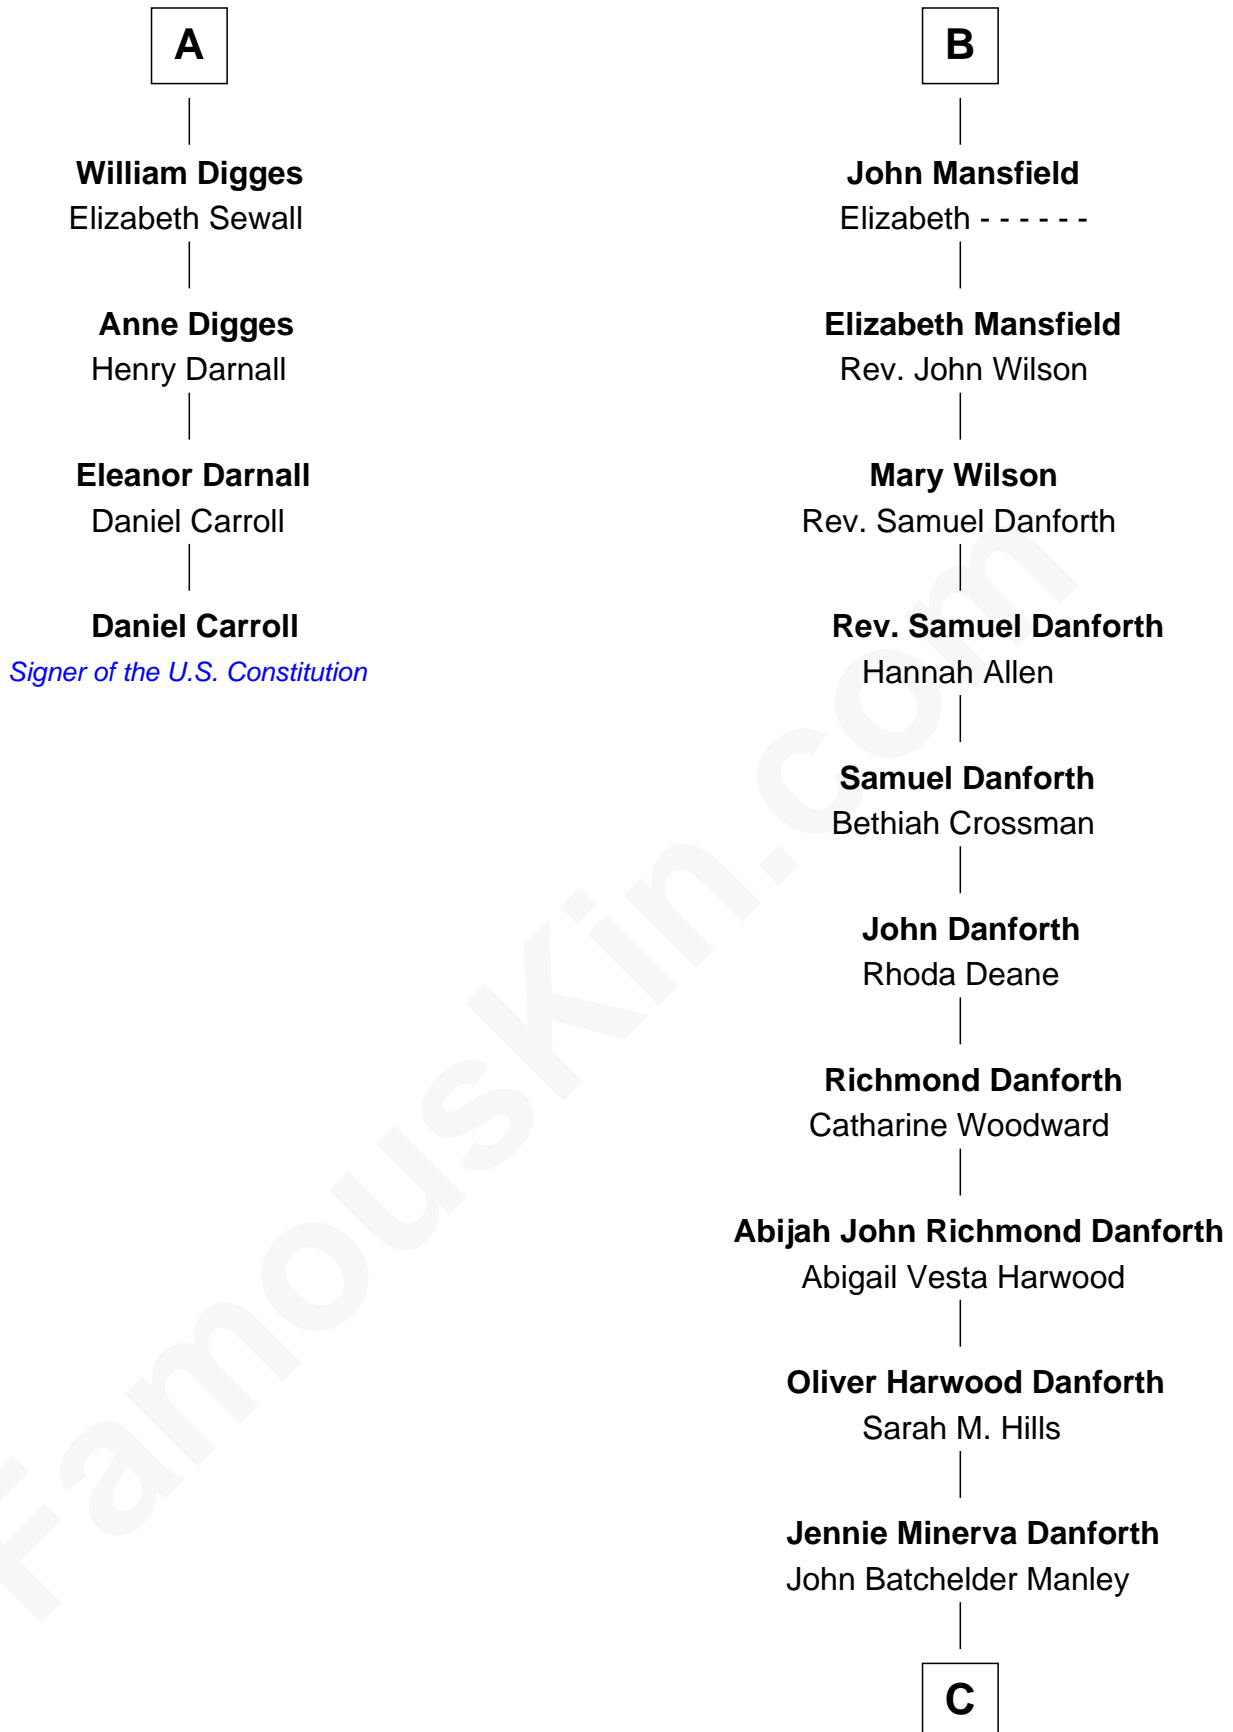

# FamousKin.com Relationship Chart of

**Daniel Carroll**

*Signer of the U.S. Constitution*

10th cousin 9 times removed of

**Zach Snyder**

*Filmmaker*

**Sir Ralph Neville**

*with wife  
Joan Beaufort*

**John Clifford**  
Margaret Bromflete

**Ursula Neville**  
Sir Warham St. Leger

**Henry Clifford**  
Anne St. John

**Anne St. Leger**  
Thomas Digges

**Elizabeth Clifford**  
Sir Ralph Bowes

**Sir Dudley Digges**  
Mary Kempe

**Margery Bowes**  
Sir Ralph Eure

**Edward Digges**  
Elizabeth Page

**Anne Eure**  
Lancelot Mansfield

**A**

**B**

**C**

**Helen Danforth Manley**

Dr. Edgar Earl Reeves