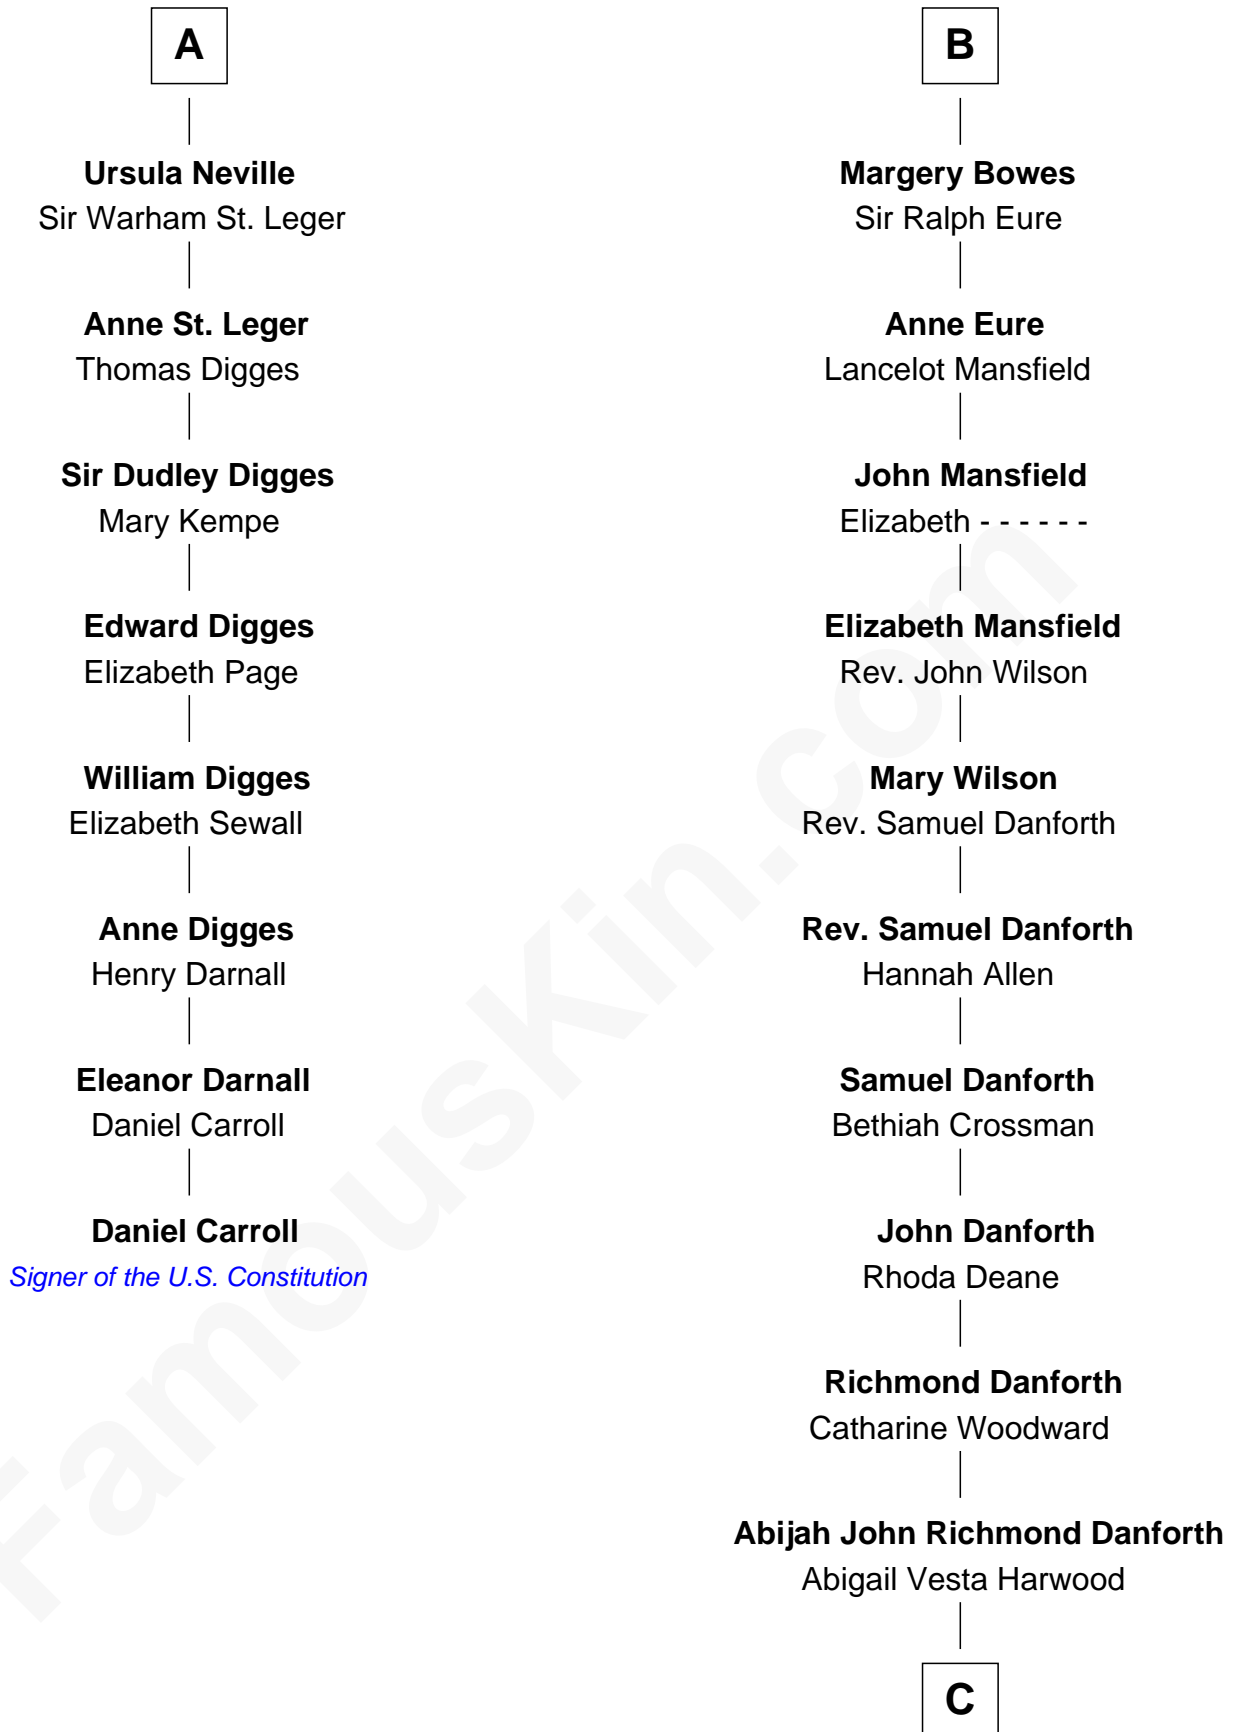

# FamousKin.com Relationship Chart of

**Daniel Carroll**

*Signer of the U.S. Constitution*

14th cousin 7 times removed of

**Zach Snyder**

*Filmmaker*

**Sir Maurice de Berkeley**

Eve la Zouche

**Thomas de Berkeley**  
Katherine de Clyvedon

**Sir John Berkeley**  
Elizabeth Betteshorne

**Eleanor Berkeley**  
Sir Richard Poynings

**Eleanor Poynings**  
Sir Henry Percy

**Henry Percy**  
Maud Herbert

**Eleanor Percy**  
Edward Stafford

**Mary Stafford**  
George Neville

**A**

**Isabel de Berkeley**  
Sir Robert de Clifford

**Sir Roger de Clifford**  
Maud de Beauchamp

**Katherine de Clifford**  
Sir Ralph de Greystoke

**Joan de Greystoke**  
Sir William Bowes

**Sir William Bowes**  
Maud FitzHugh

**Sir Ralph Bowes**  
Margery Conyers

**Sir Ralph Bowes**  
Elizabeth Clifford

**B**

**C**

**Oliver Harwood Danforth**

Sarah M. Hills