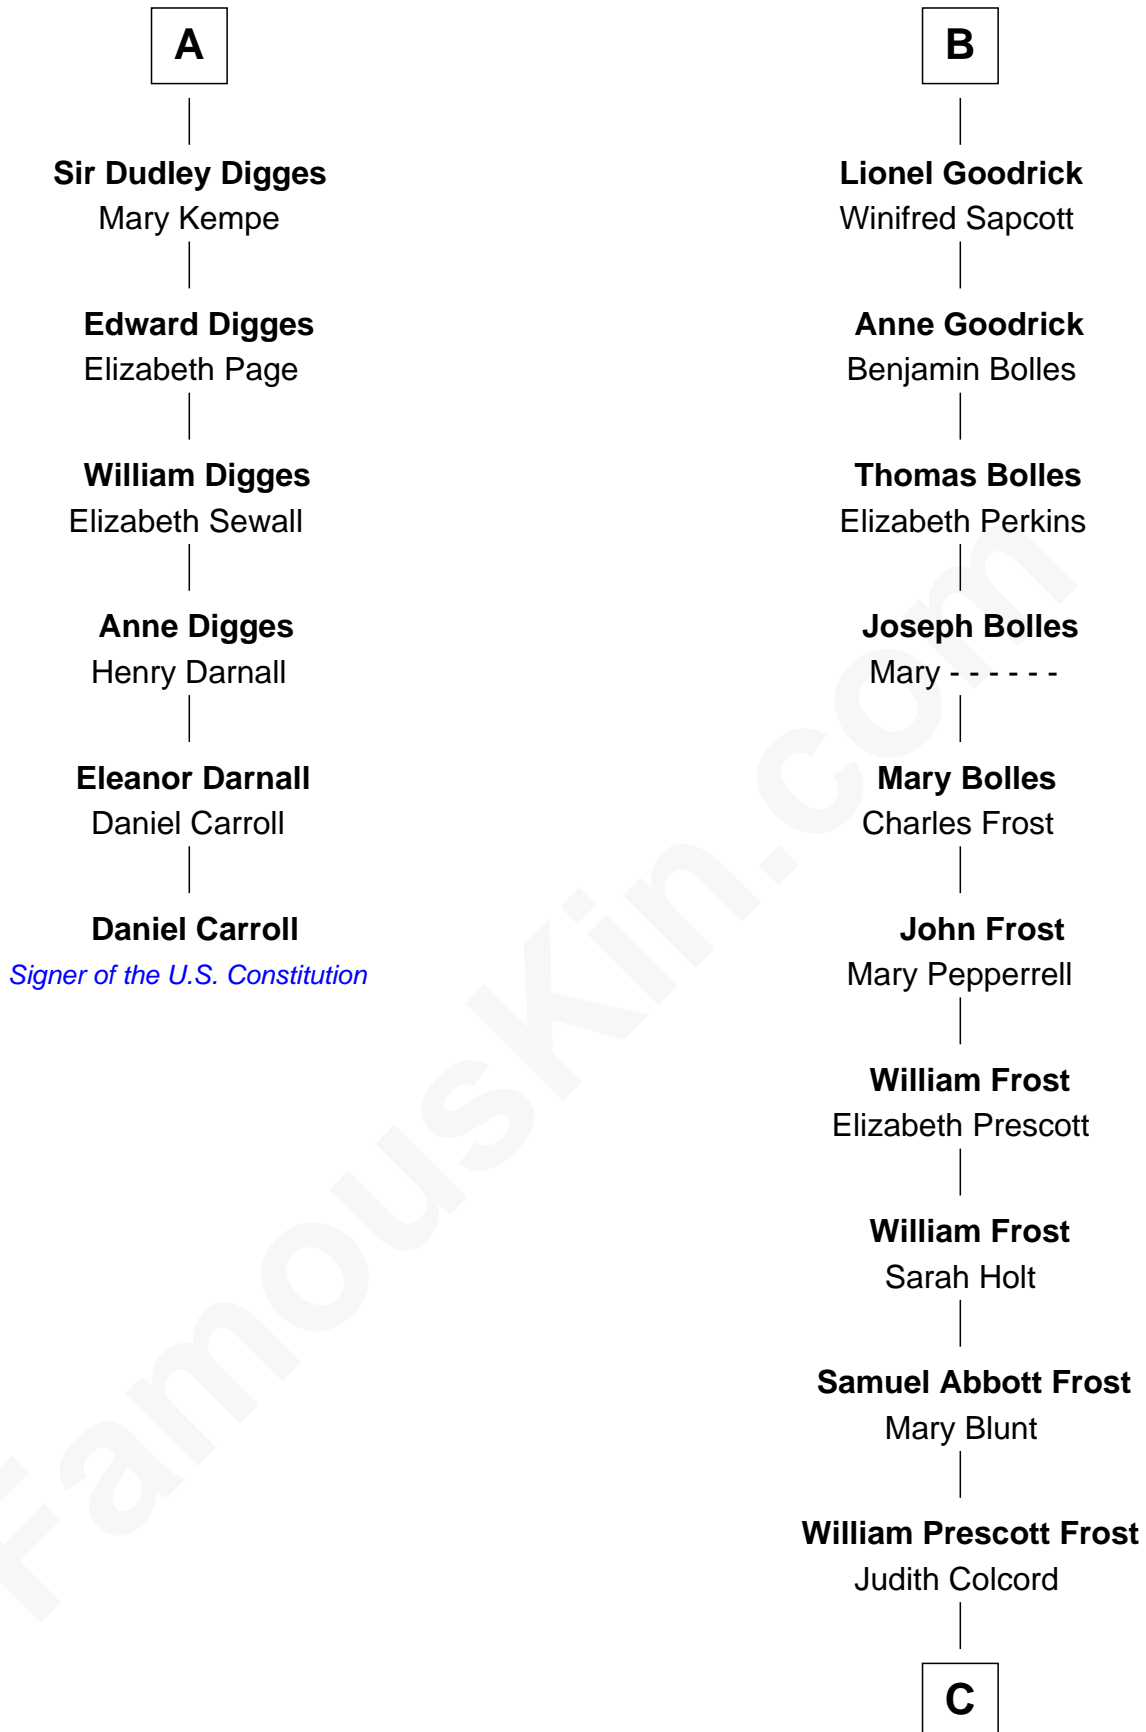

FamousKin.com Relationship Chart of

Daniel Carroll

Signer of the U.S. Constitution

12th cousin 6 times removed of

Robert Frost

Poet and Playwright

C

|
William Prescott Frost