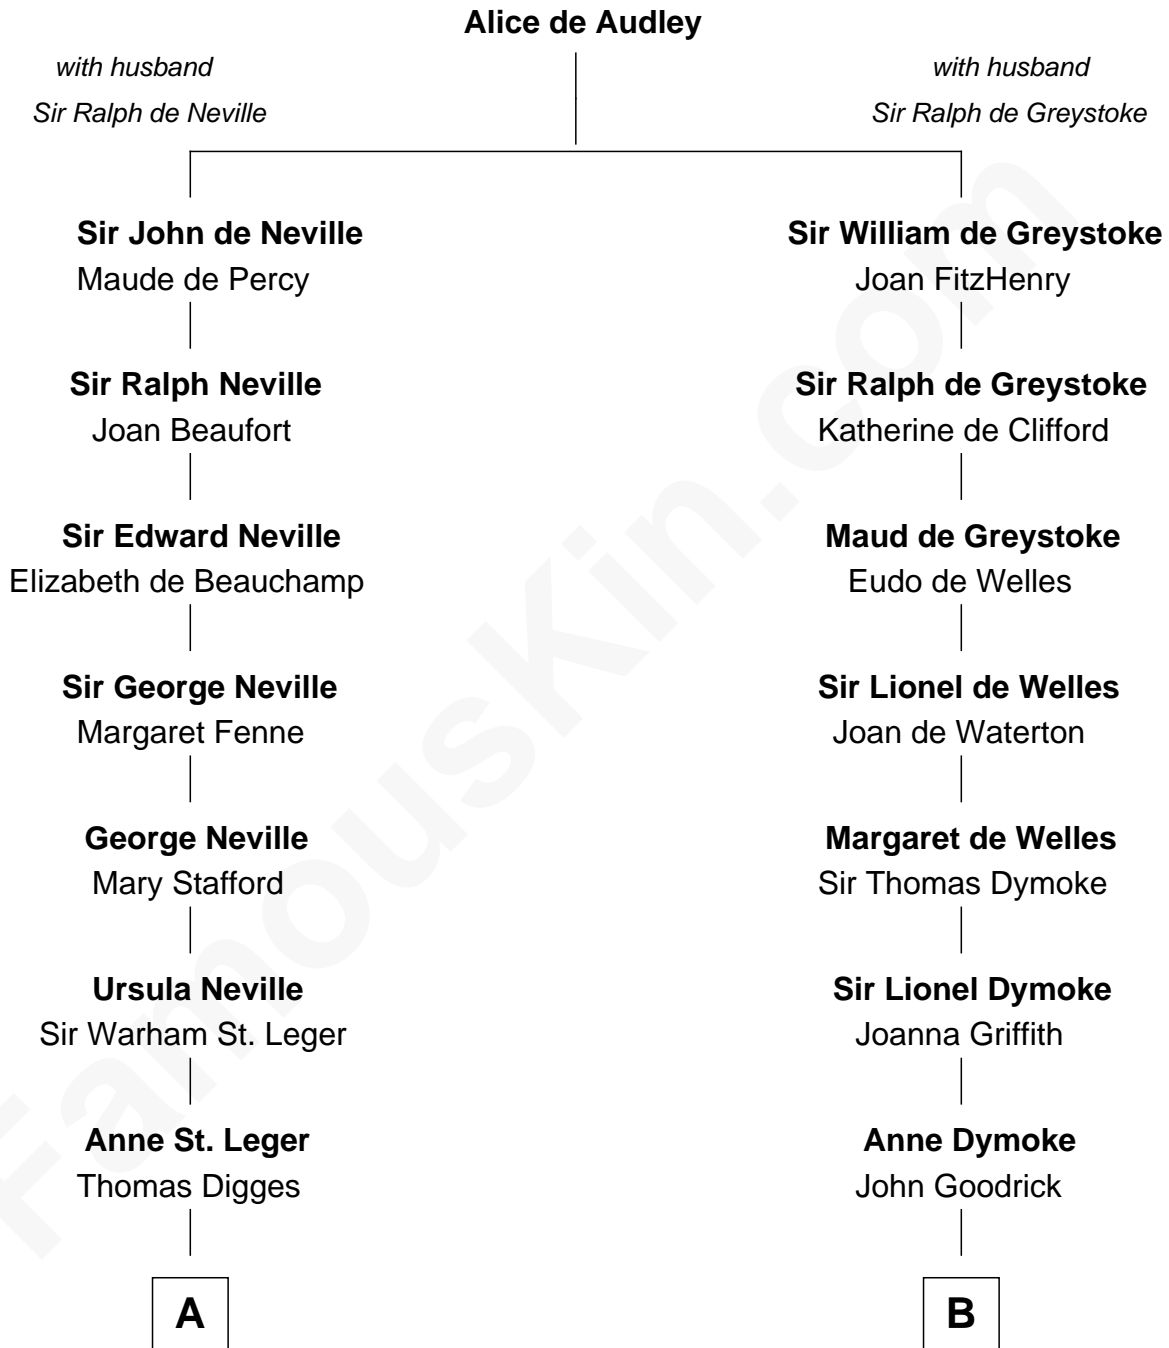

FamousKin.com Relationship Chart of

Daniel Carroll

Signer of the U.S. Constitution

12th cousin 6 times removed of

Robert Frost

Poet and Playwright

C

|
William Prescott Frost