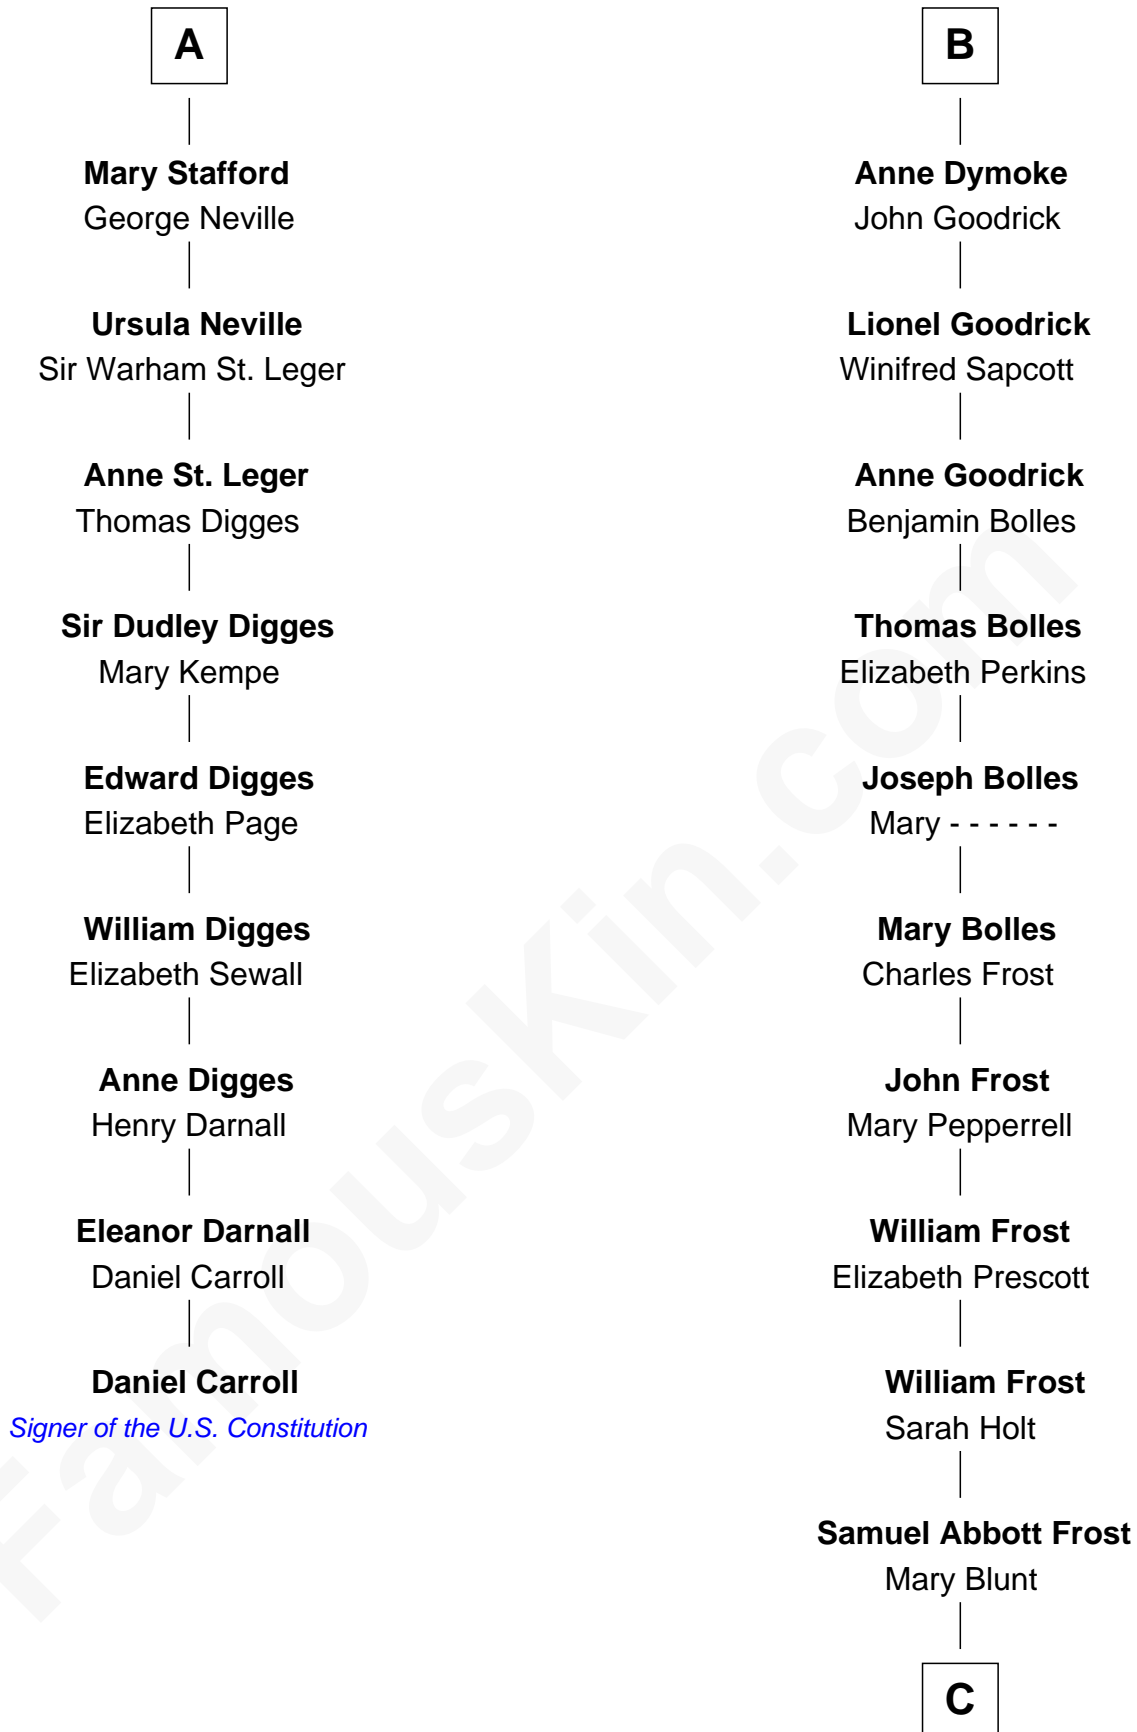

FamousKin.com Relationship Chart of

Daniel Carroll

Signer of the U.S. Constitution

15th cousin 4 times removed of

Robert Frost

Poet and Playwright

Henry Plantagenet

Maud de Chaworth

Mary Plantagenet

Henry de Percy

Sir Henry Percy

Margaret de Neville

Sir Henry Percy

Elizabeth Mortimer

Sir Henry Percy

Eleanor Neville

John de Mowbray

John de Mowbray

Elizabeth de Segrave

Eleanor de Mowbray

John de Welles

Eudo de Welles

Maud de Greystoke

Sir Lionel de Welles

Joan de Waterton

Margaret de Welles

Sir Thomas Dymoke

Sir Lionel Dymoke

Joanna Griffith

B

C

|
William Prescott Frost