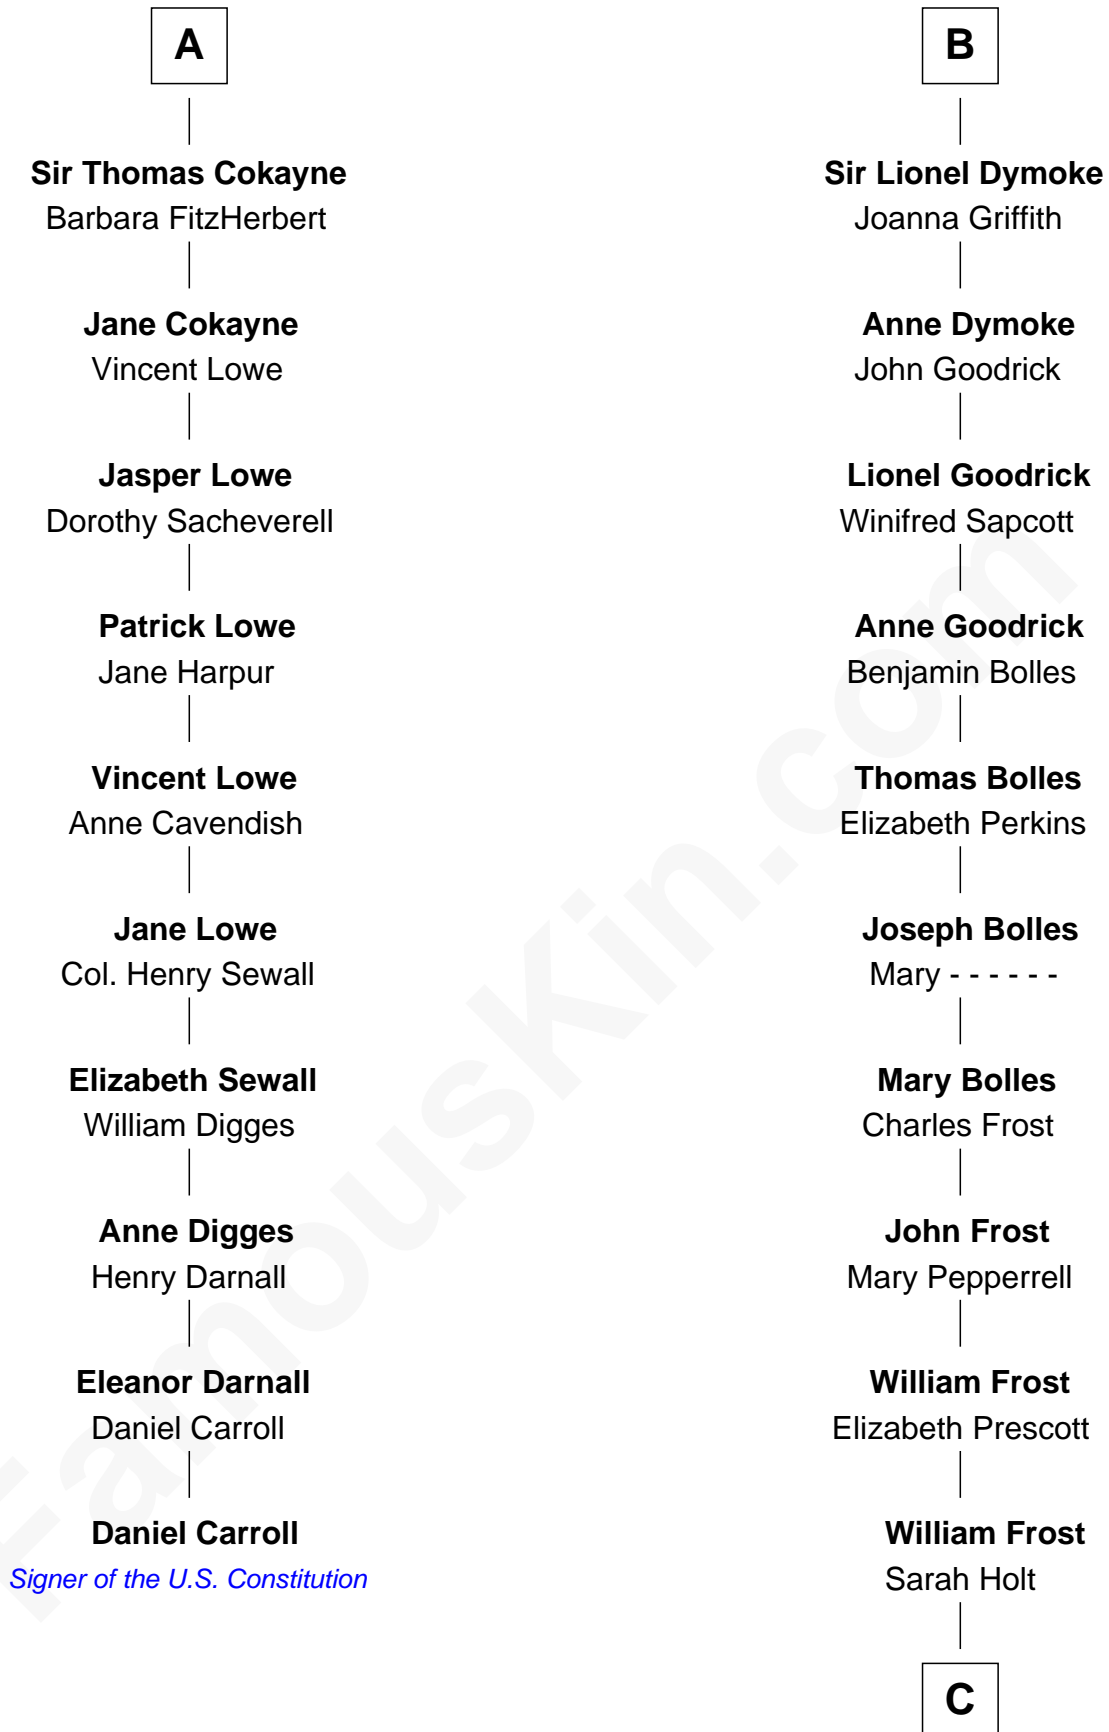

# FamousKin.com Relationship Chart of

**Daniel Carroll**

*Signer of the U.S. Constitution*

16th cousin 4 times removed of

**Robert Frost**

*Poet and Playwright*

**Sir Robert de Ros**

Isabel de Aubeney

**C**

Samuel Abbott Frost

Mary Blunt

William Prescott Frost

Judith Colcord

William Prescott Frost

Isabella Moodie

**Robert Frost**