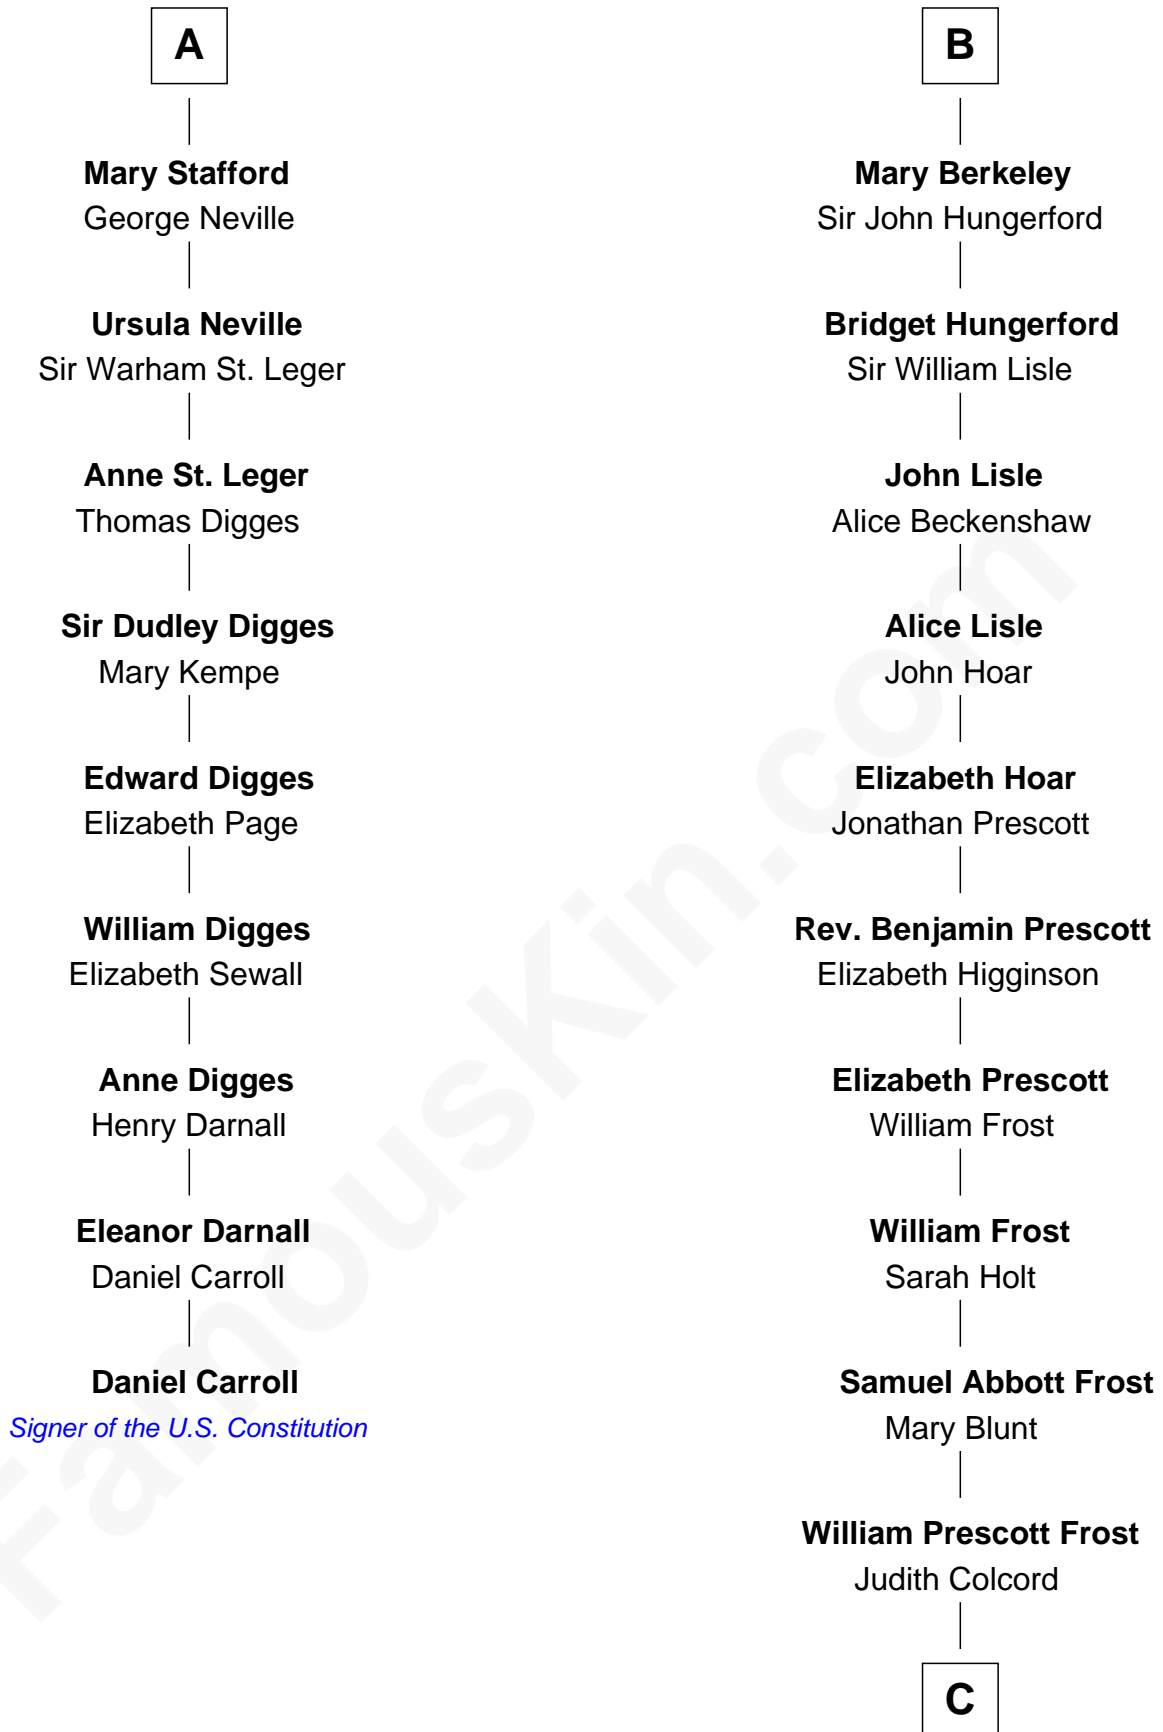

FamousKin.com Relationship Chart of

Daniel Carroll

Signer of the U.S. Constitution

15th cousin 3 times removed of

Robert Frost

Poet and Playwright

C

William Prescott Frost