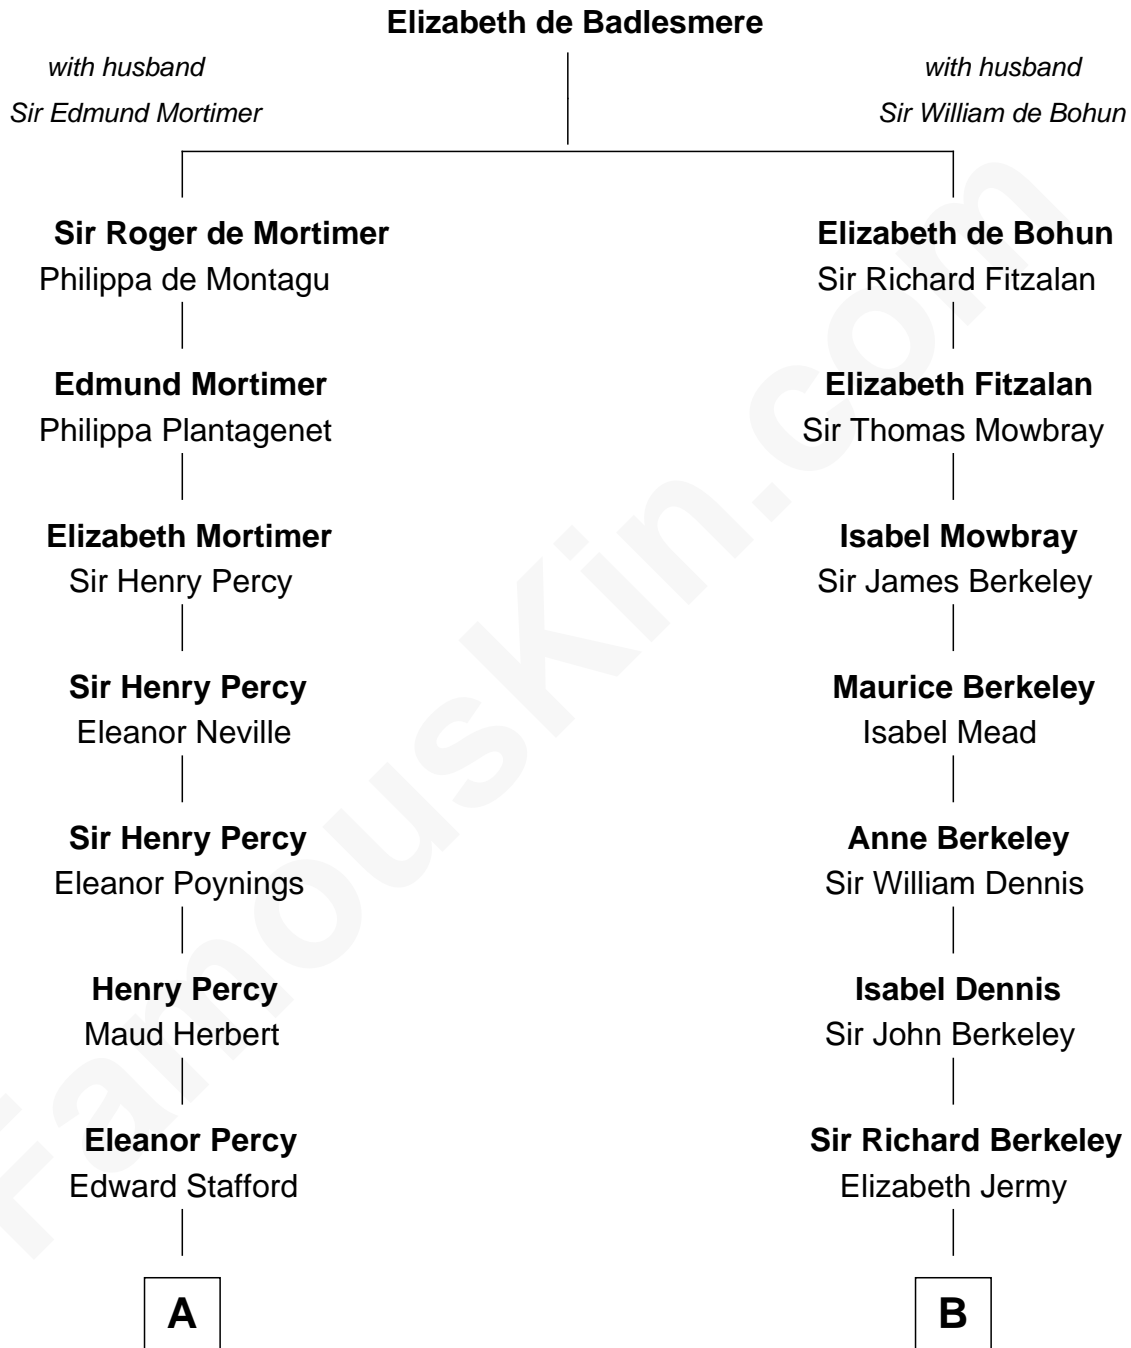

FamousKin.com Relationship Chart of

Daniel Carroll

Signer of the U.S. Constitution

15th cousin 3 times removed of

Robert Frost

Poet and Playwright

C

William Prescott Frost