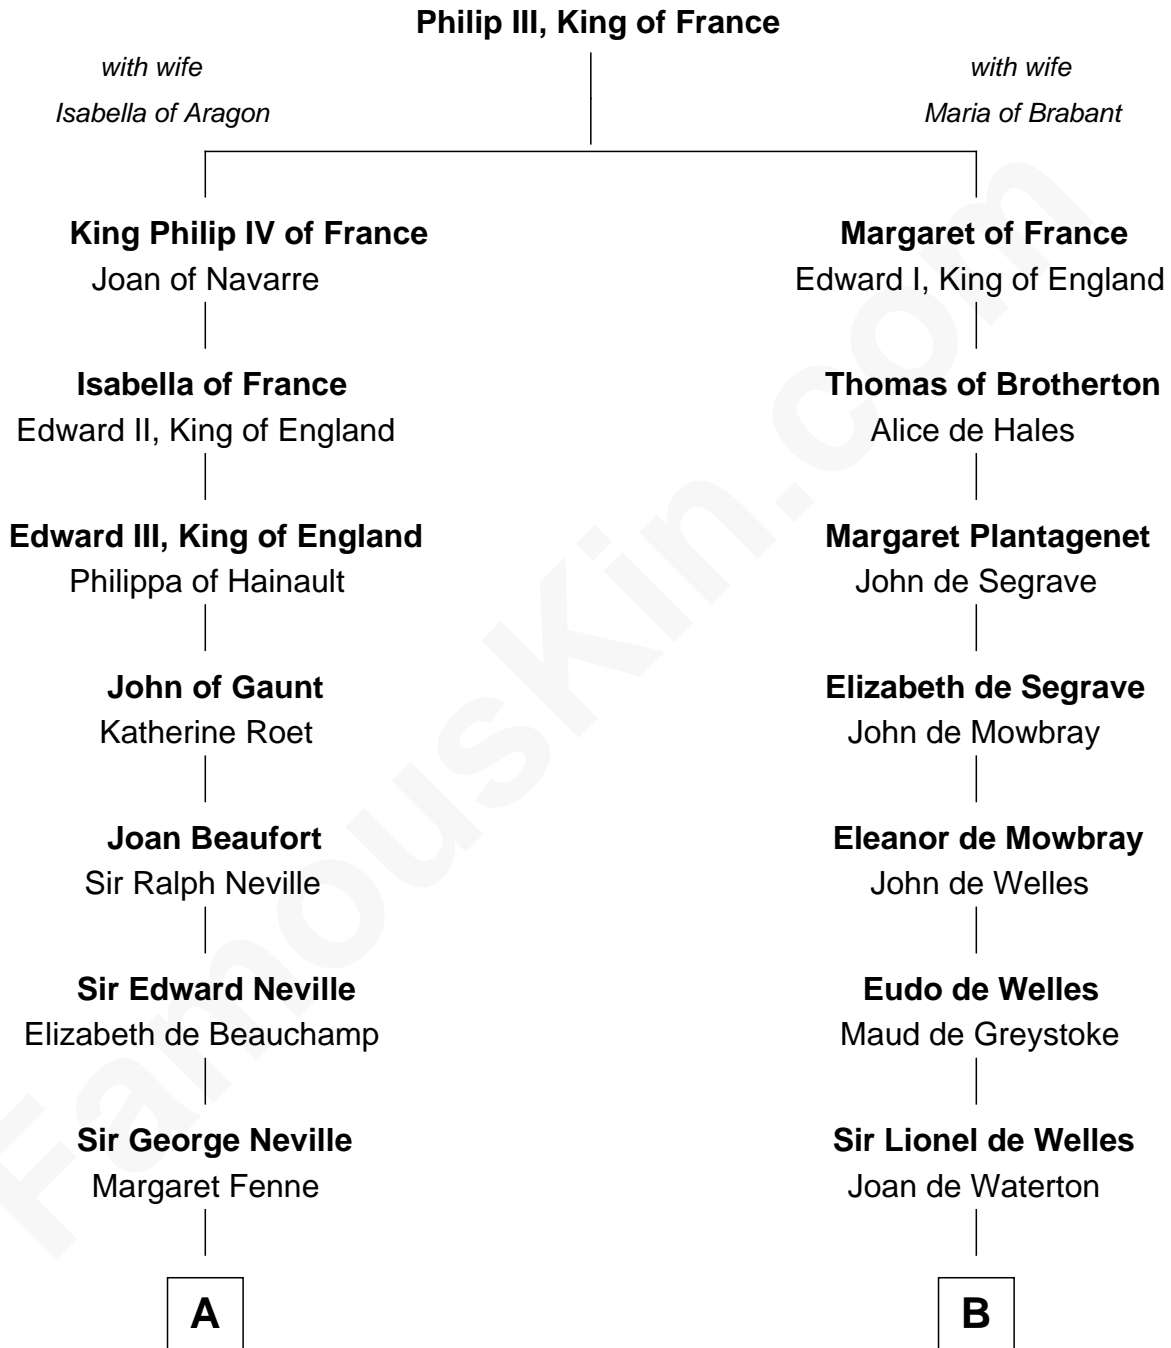

# FamousKin.com Relationship Chart of

**Daniel Carroll**

*Signer of the U.S. Constitution*

15th cousin 6 times removed of

**Robert Frost**

*Poet and Playwright*

**C**

**William Frost**

Sarah Holt

**Samuel Abbott Frost**

Mary Blunt

**William Prescott Frost**

Judith Colcord

**William Prescott Frost**

Isabella Moodie

**Robert Frost**