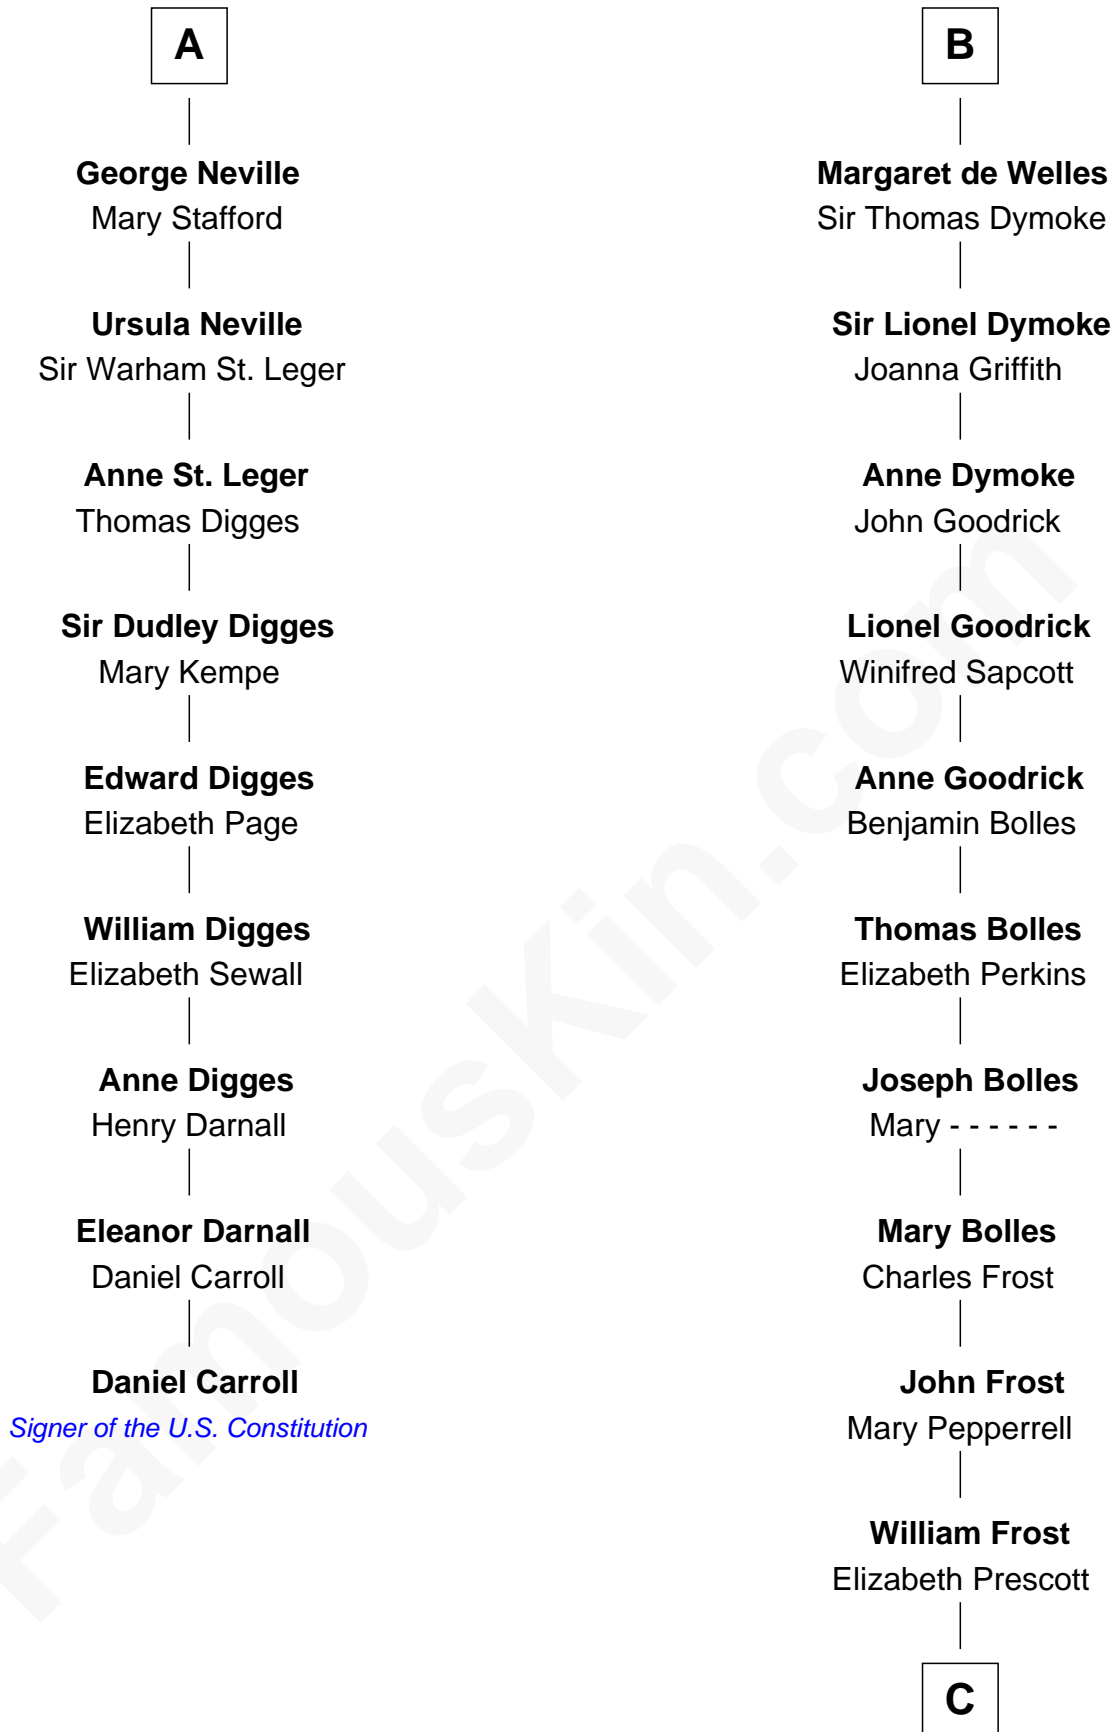

# FamousKin.com Relationship Chart of

**Daniel Carroll**

*Signer of the U.S. Constitution*

15th cousin 6 times removed of

**Robert Frost**

*Poet and Playwright*

**C**

**William Frost**

Sarah Holt

**Samuel Abbott Frost**

Mary Blunt

**William Prescott Frost**

Judith Colcord

**William Prescott Frost**

Isabella Moodie

**Robert Frost**