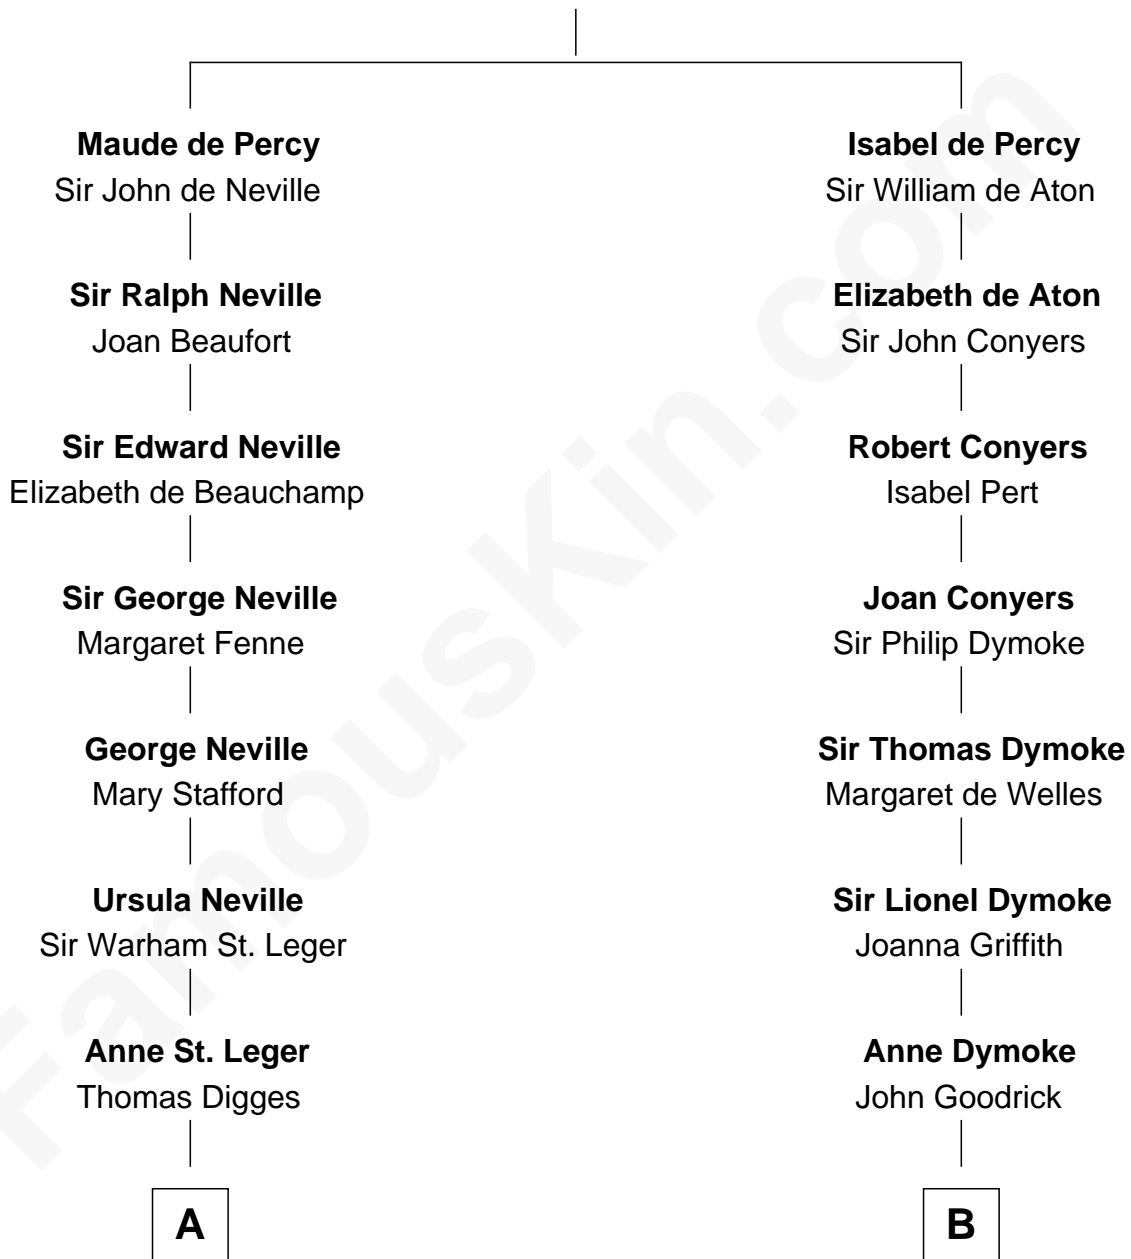

# FamousKin.com Relationship Chart of

**Daniel Carroll**

*Signer of the U.S. Constitution*

12th cousin 6 times removed of

**Robert Frost**

*Poet and Playwright*

**Sir Henry de Percy**

Idoine de Clifford

**C**

**William Prescott Frost**

Isabella Moodie

**Robert Frost**

*Poet and Playwright*

FamousKin.com