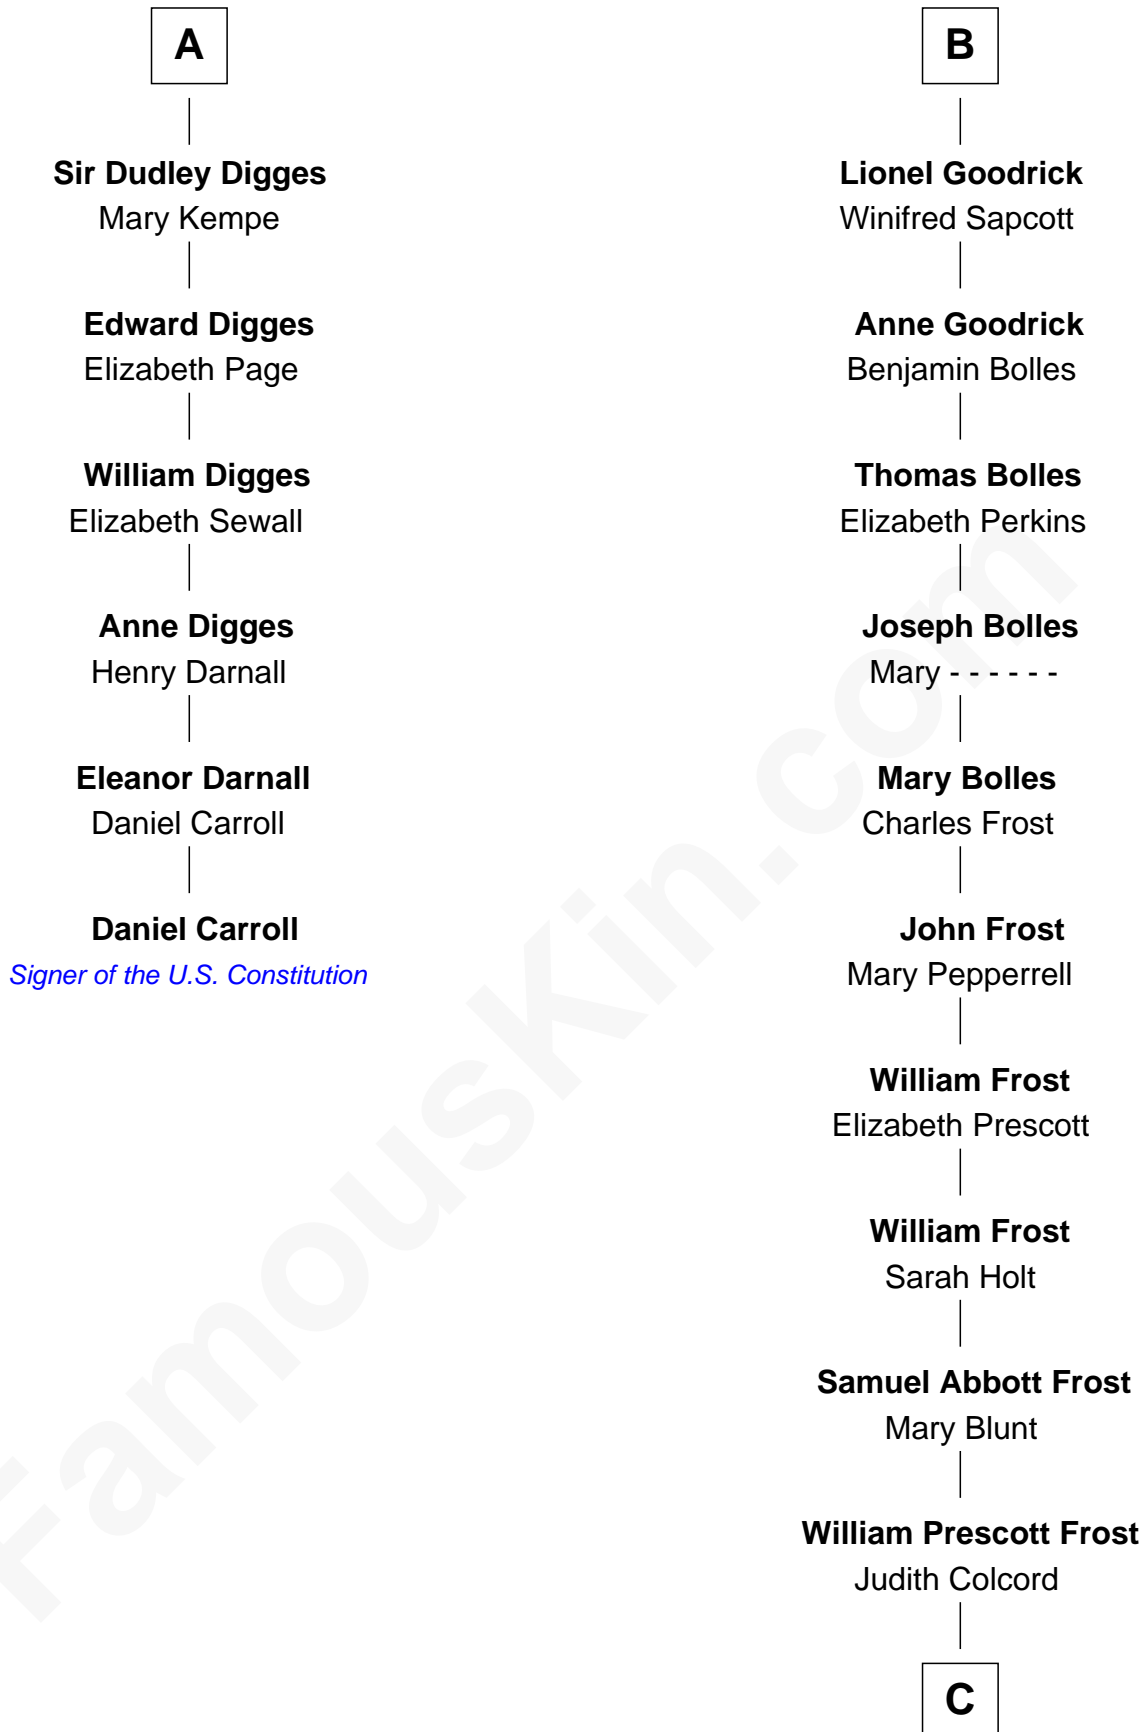

# FamousKin.com Relationship Chart of

**Daniel Carroll**

*Signer of the U.S. Constitution*

12th cousin 6 times removed of

**Robert Frost**

*Poet and Playwright*

**Sir Henry de Percy**

Idoine de Clifford

**C**

**William Prescott Frost**

Isabella Moodie

**Robert Frost**

*Poet and Playwright*

FamousKin.com