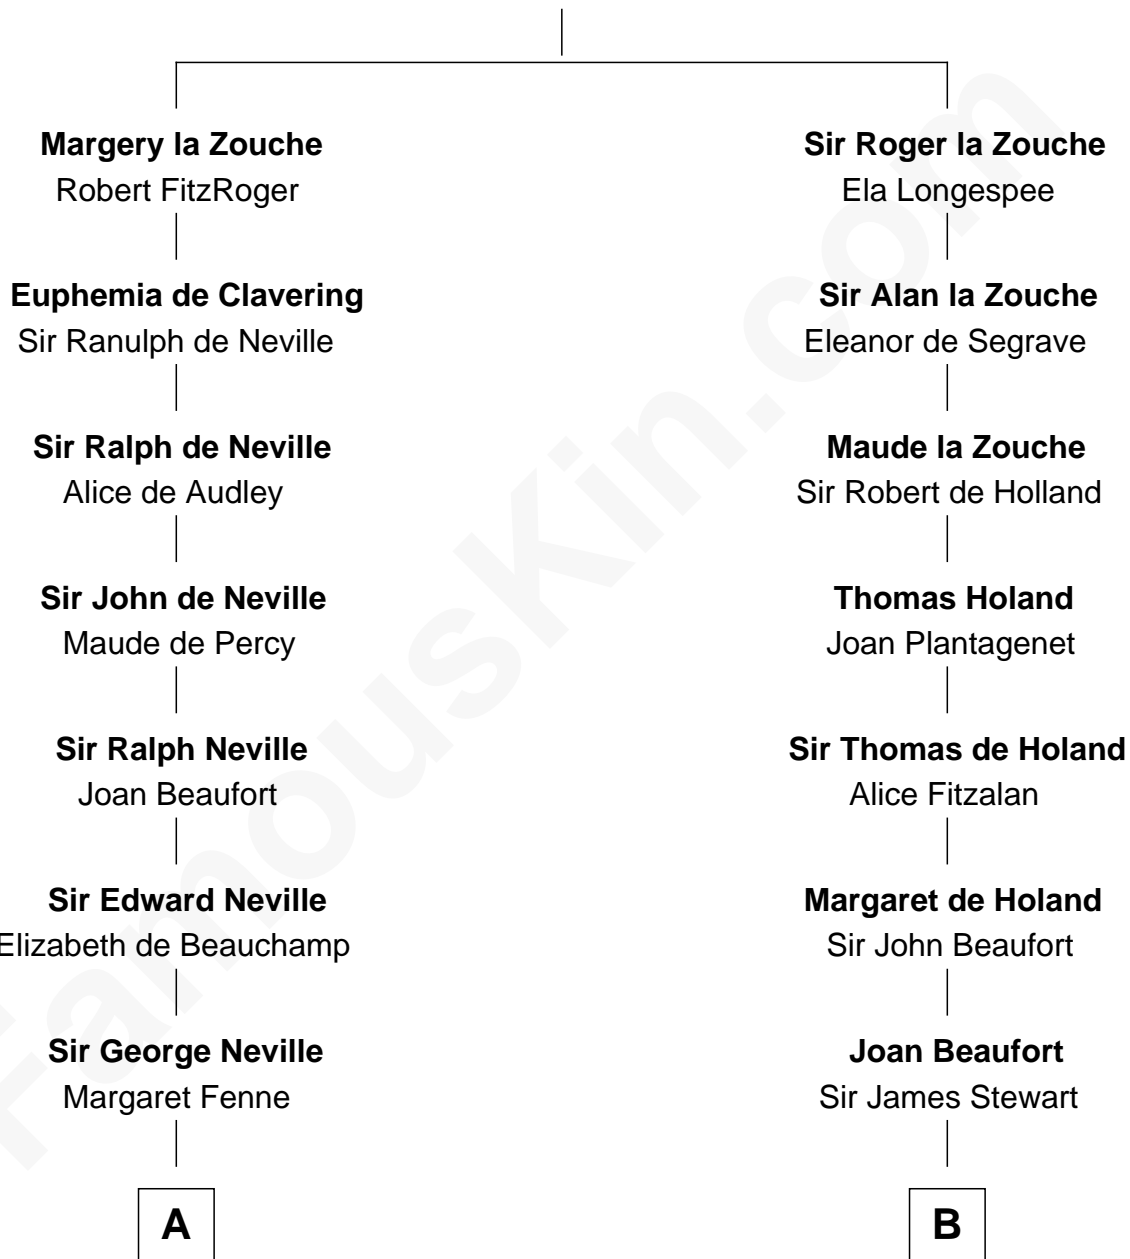

# FamousKin.com Relationship Chart of

**Daniel Carroll**

*Signer of the U.S. Constitution*

15th cousin of

**Major John Pitcairn**

*British Commander at Battle of Lexington*

**Alan la Zouche**

Ellen de Quincy

**A**

**George Neville**

Mary Stafford

**Ursula Neville**

Sir Warham St. Leger

**Anne St. Leger**

Thomas Digges

**Sir Dudley Digges**