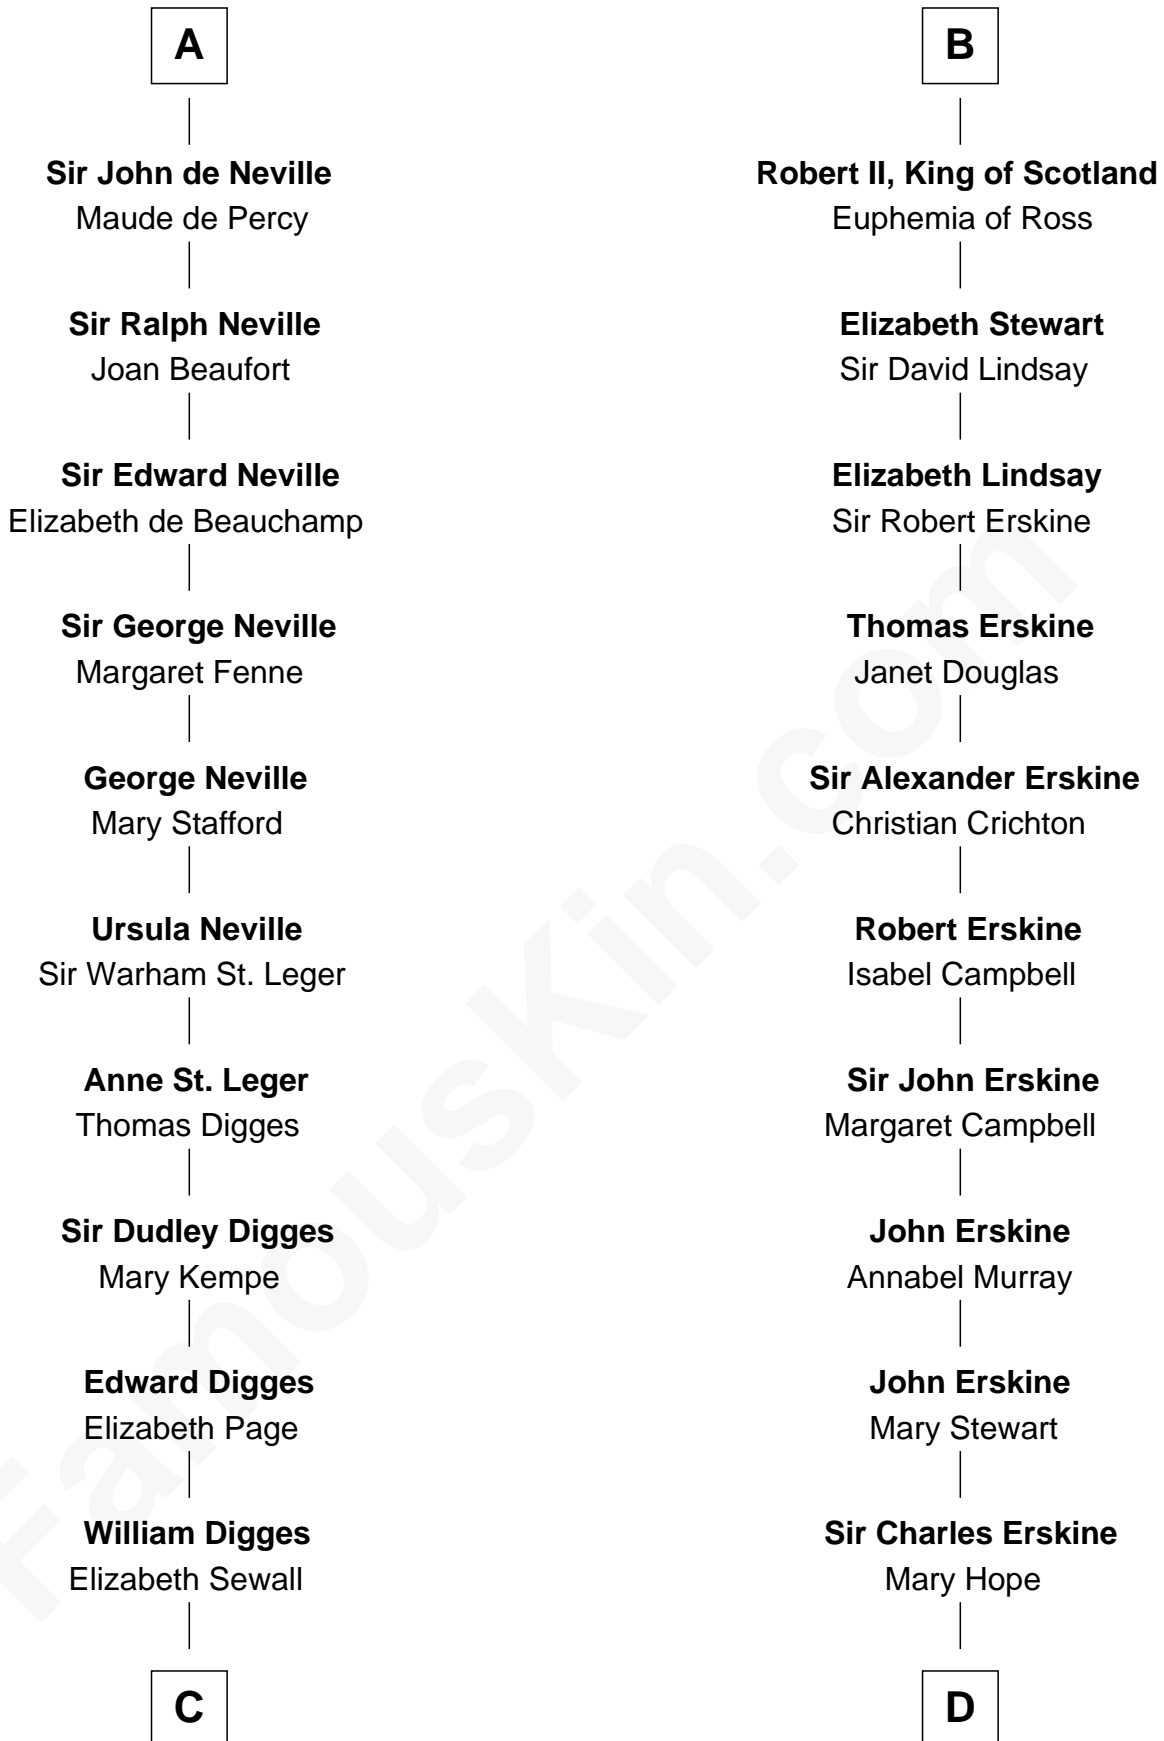

# FamousKin.com Relationship Chart of

**Daniel Carroll**

*Signer of the U.S. Constitution*

19th cousin of

**Major John Pitcairn**

*British Commander at Battle of Lexington*

Walter of Salisbury

**C**

**Anne Digges**

Henry Darnall

**Eleanor Darnall**

Daniel Carroll

**Daniel Carroll**

*Signer of the U.S. Constitution*

**D**

**Mary Erskine**