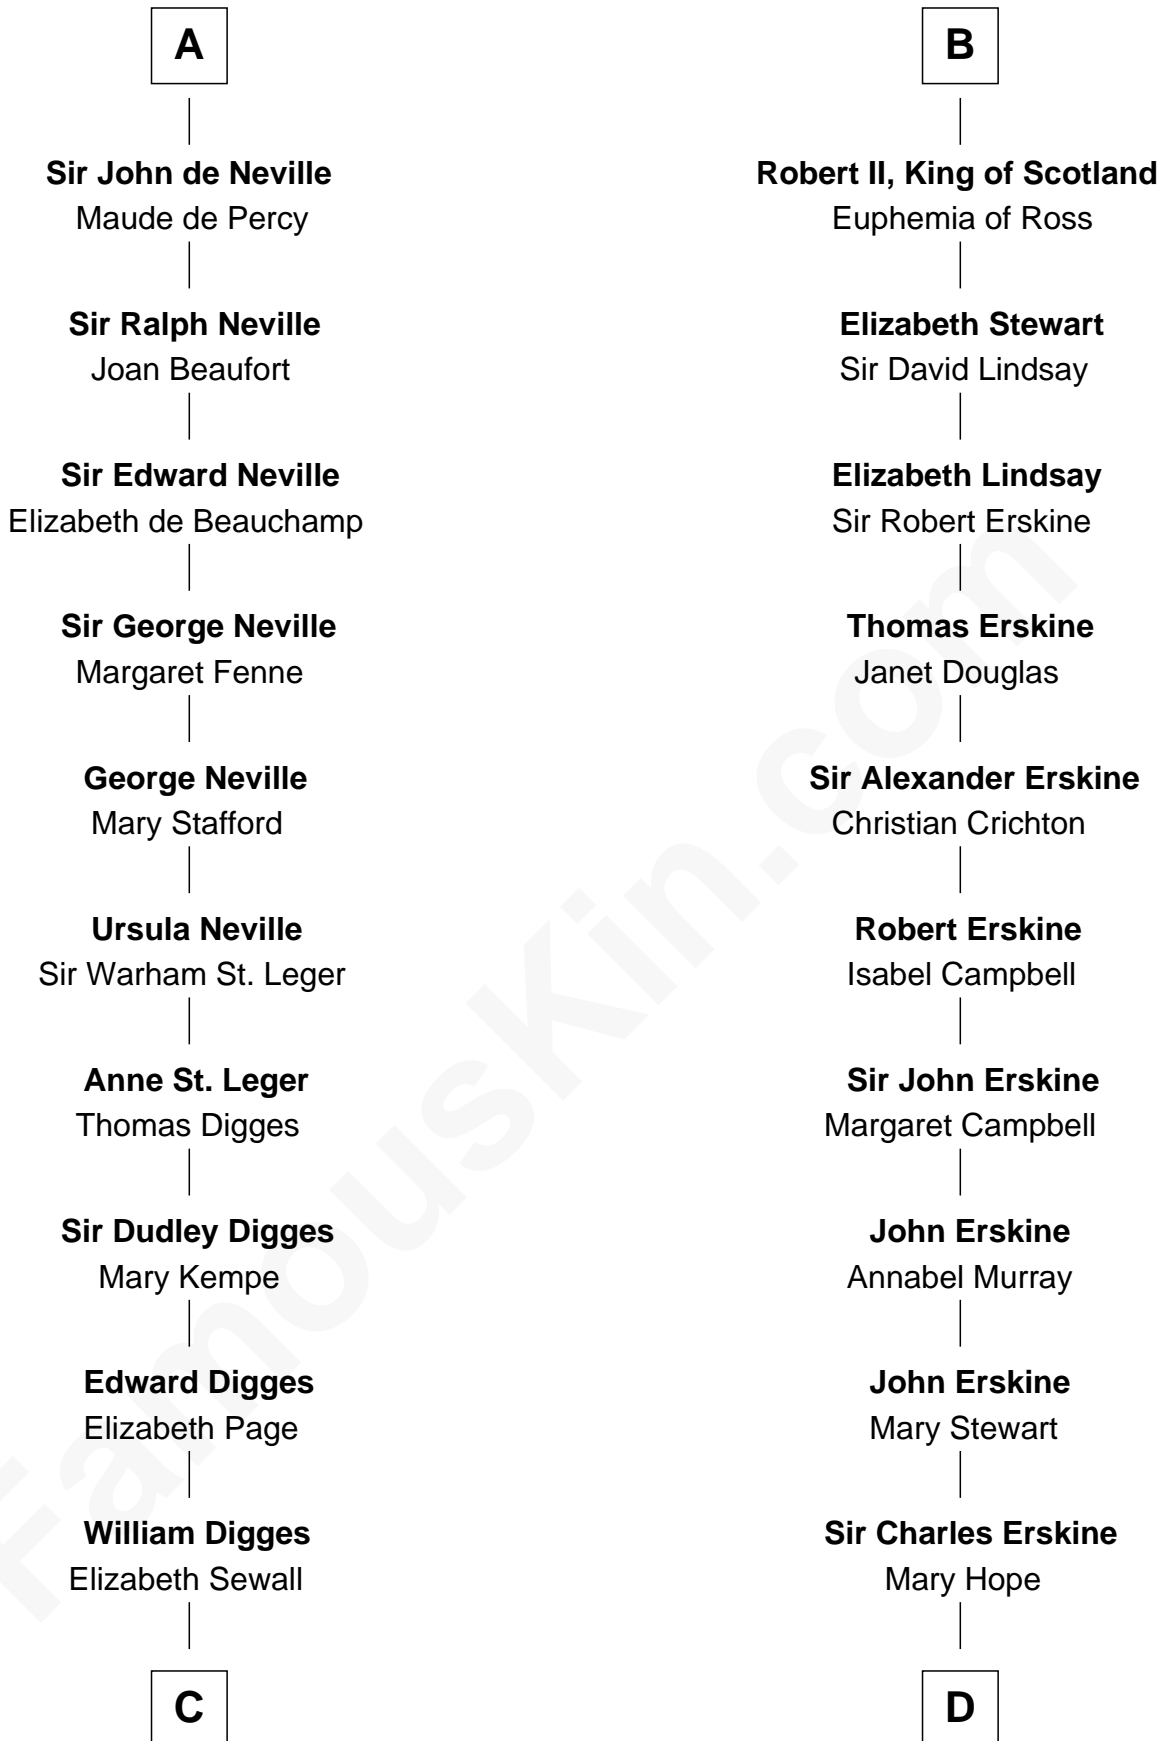

FamousKin.com Relationship Chart of

Daniel Carroll

Signer of the U.S. Constitution

19th cousin of

Major John Pitcairn

British Commander at Battle of Lexington

Dermot MacMurrough

Mor O'Toole

Richard de Clare

Isabel de Clare

Sir William Marshal

Isabel Marshal

Sir Gilbert de Clare

Isabella de Clare

Robert de Bruce

Sir Robert de Brus

Marjorie of Carrick

Robert I, King of Scotland

Isabella of Mar

Marjorie Bruce

Walter Stewart

B

C

Anne Digges
Henry Darnall