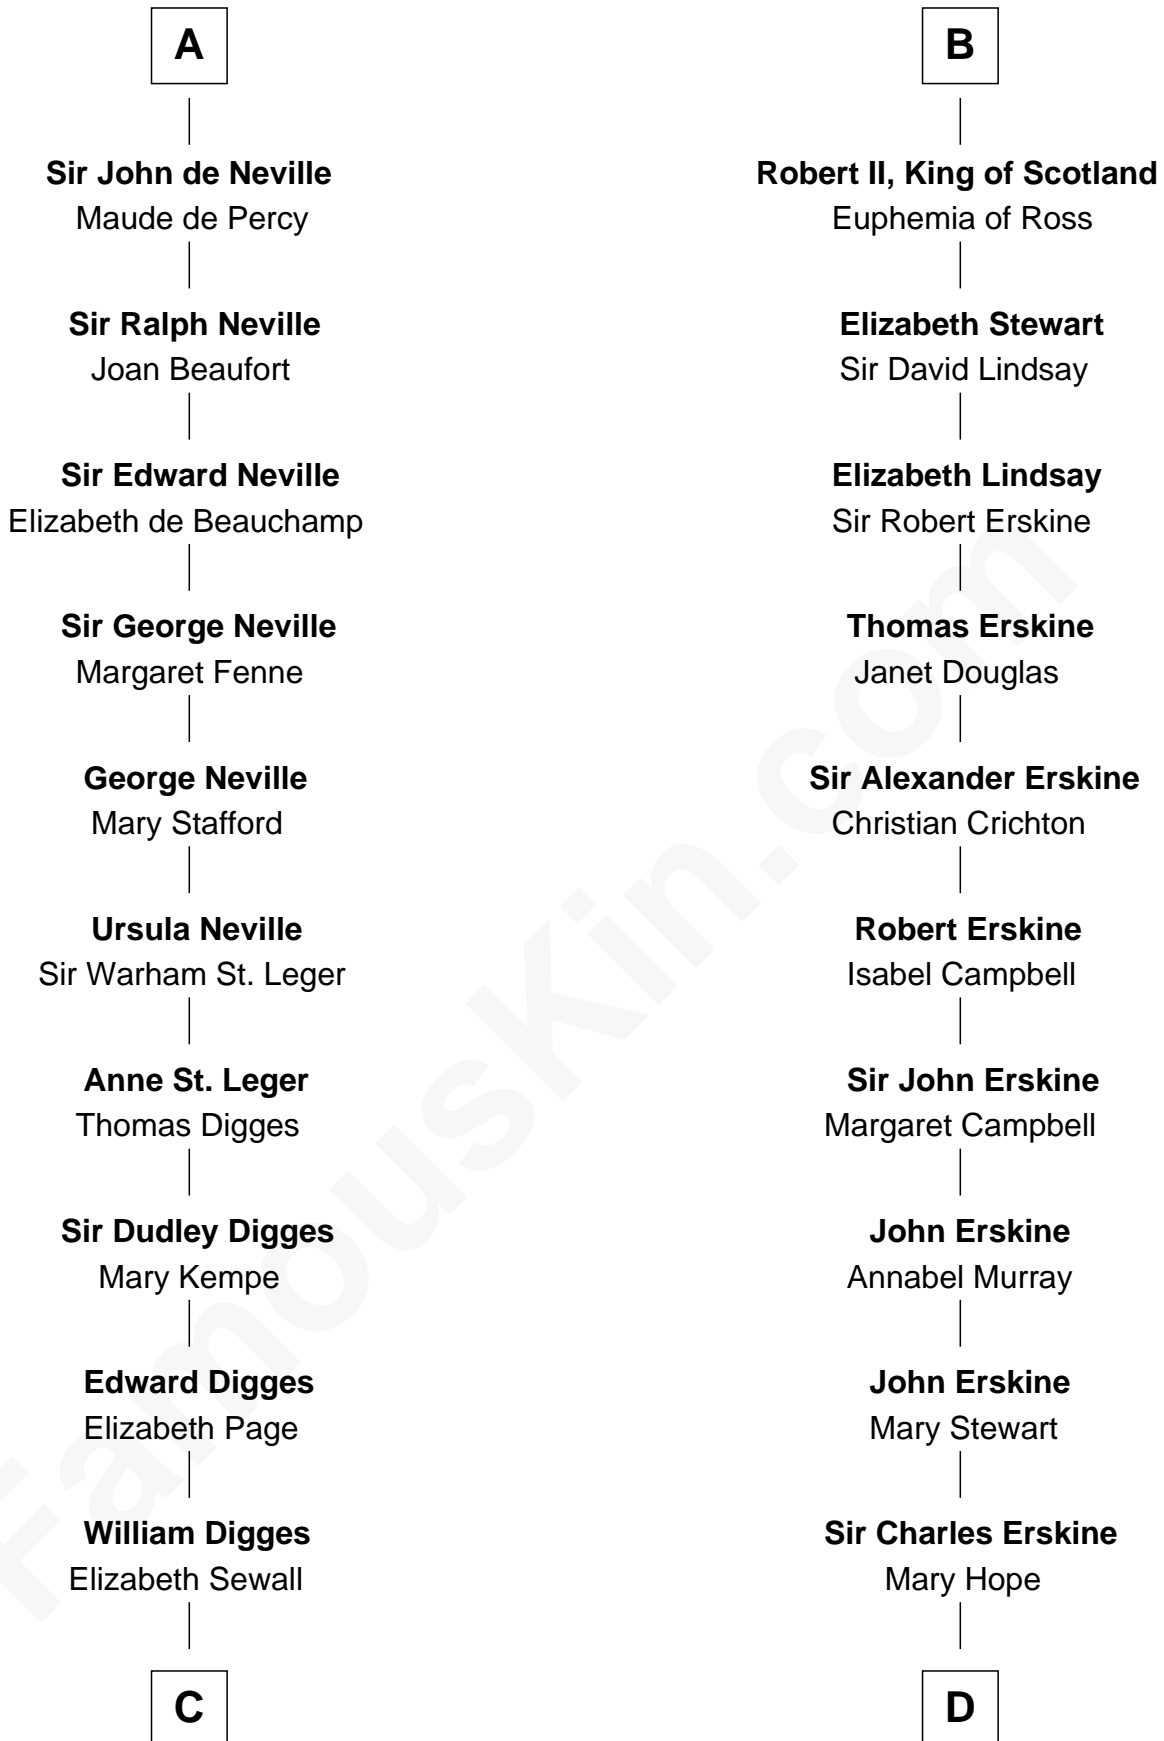

# FamousKin.com Relationship Chart of

**Daniel Carroll**

*Signer of the U.S. Constitution*

19th cousin of

**Major John Pitcairn**

*British Commander at Battle of Lexington*

**Gilbert Fitzgilbert de Clare**

Isabel de Beaumont

**C**

**Anne Digges**  
Henry Darnall

**Eleanor Darnall**  
Daniel Carroll

**Daniel Carroll**  
*Signer of the U.S. Constitution*

**D**

**Mary Erskine**  
William Hamilton

**Katherine Hamilton**  
Rev. David Pitcairn

**Major John Pitcairn**  
*British Commander at Lexington*

FamousKin.com