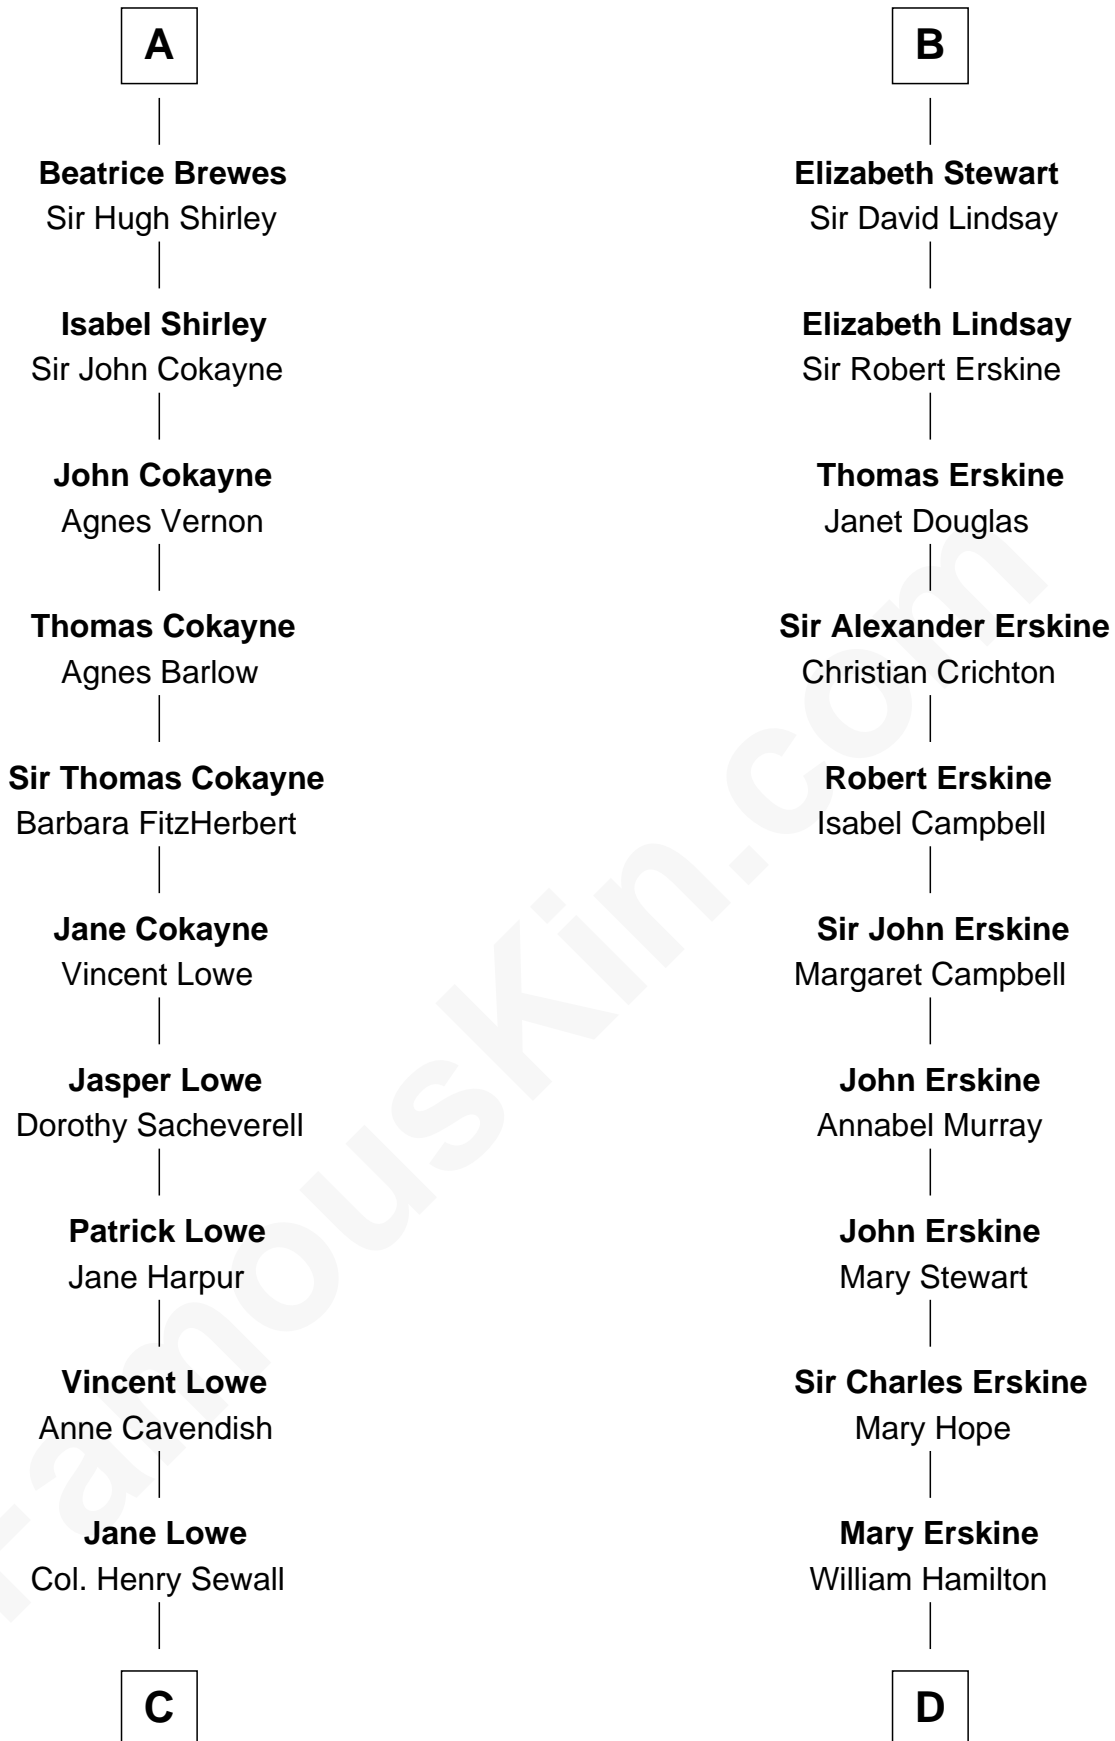

## Relationship Chart of

### Daniel Carroll

*Signer of the U.S. Constitution*

18th cousin 2 times removed of

### Major John Pitcairn

*British Commander at Battle of Lexington*

**C**

**Elizabeth Sewall**

William Digges

**Anne Digges**

Henry Darnall

**Eleanor Darnall**