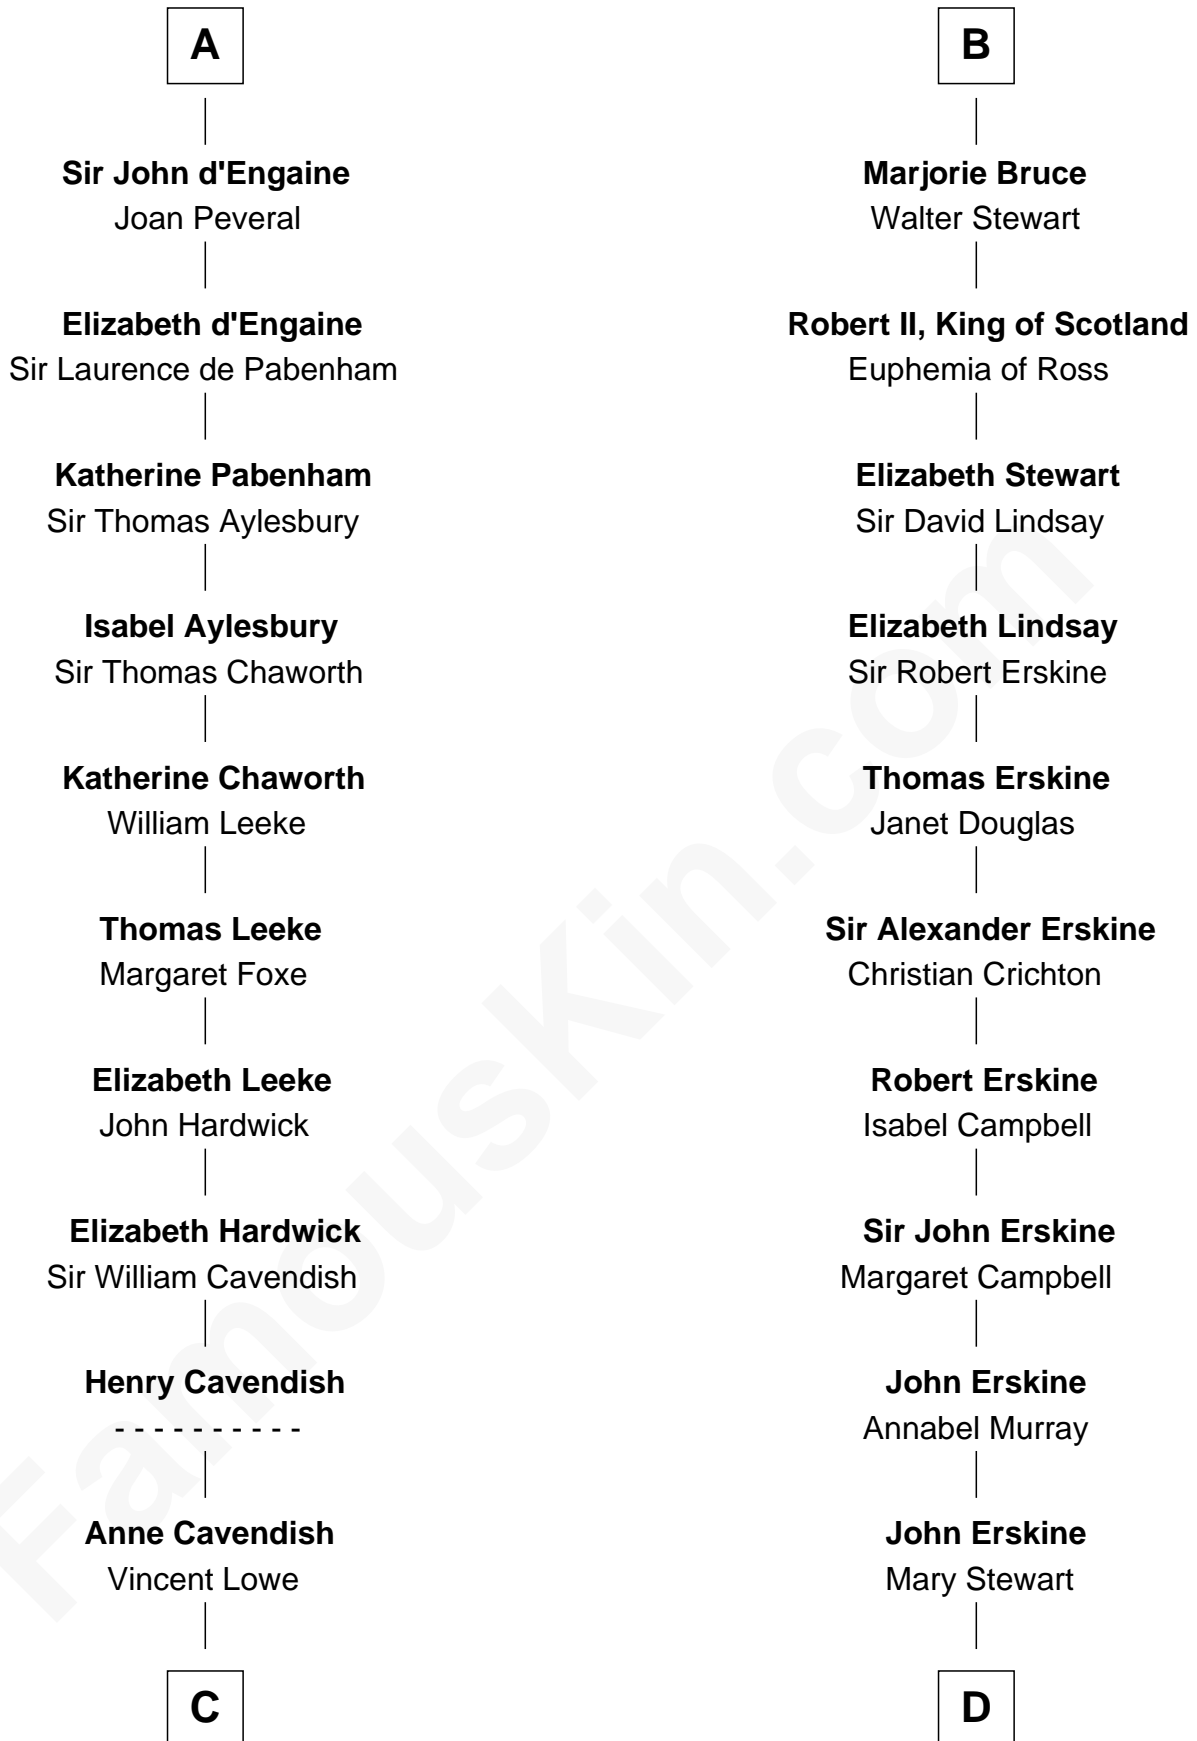

FamousKin.com

Relationship Chart of

Daniel Carroll

Signer of the U.S. Constitution

20th cousin 1 time removed of

Major John Pitcairn

British Commander at Battle of Lexington

C

Jane Lowe
Col. Henry Sewall

Elizabeth Sewall
William Digges

Anne Digges
Henry Darnall

Eleanor Darnall
Daniel Carroll

Daniel Carroll
Signer of the U.S. Constitution

D

Sir Charles Erskine
Mary Hope

Mary Erskine
William Hamilton