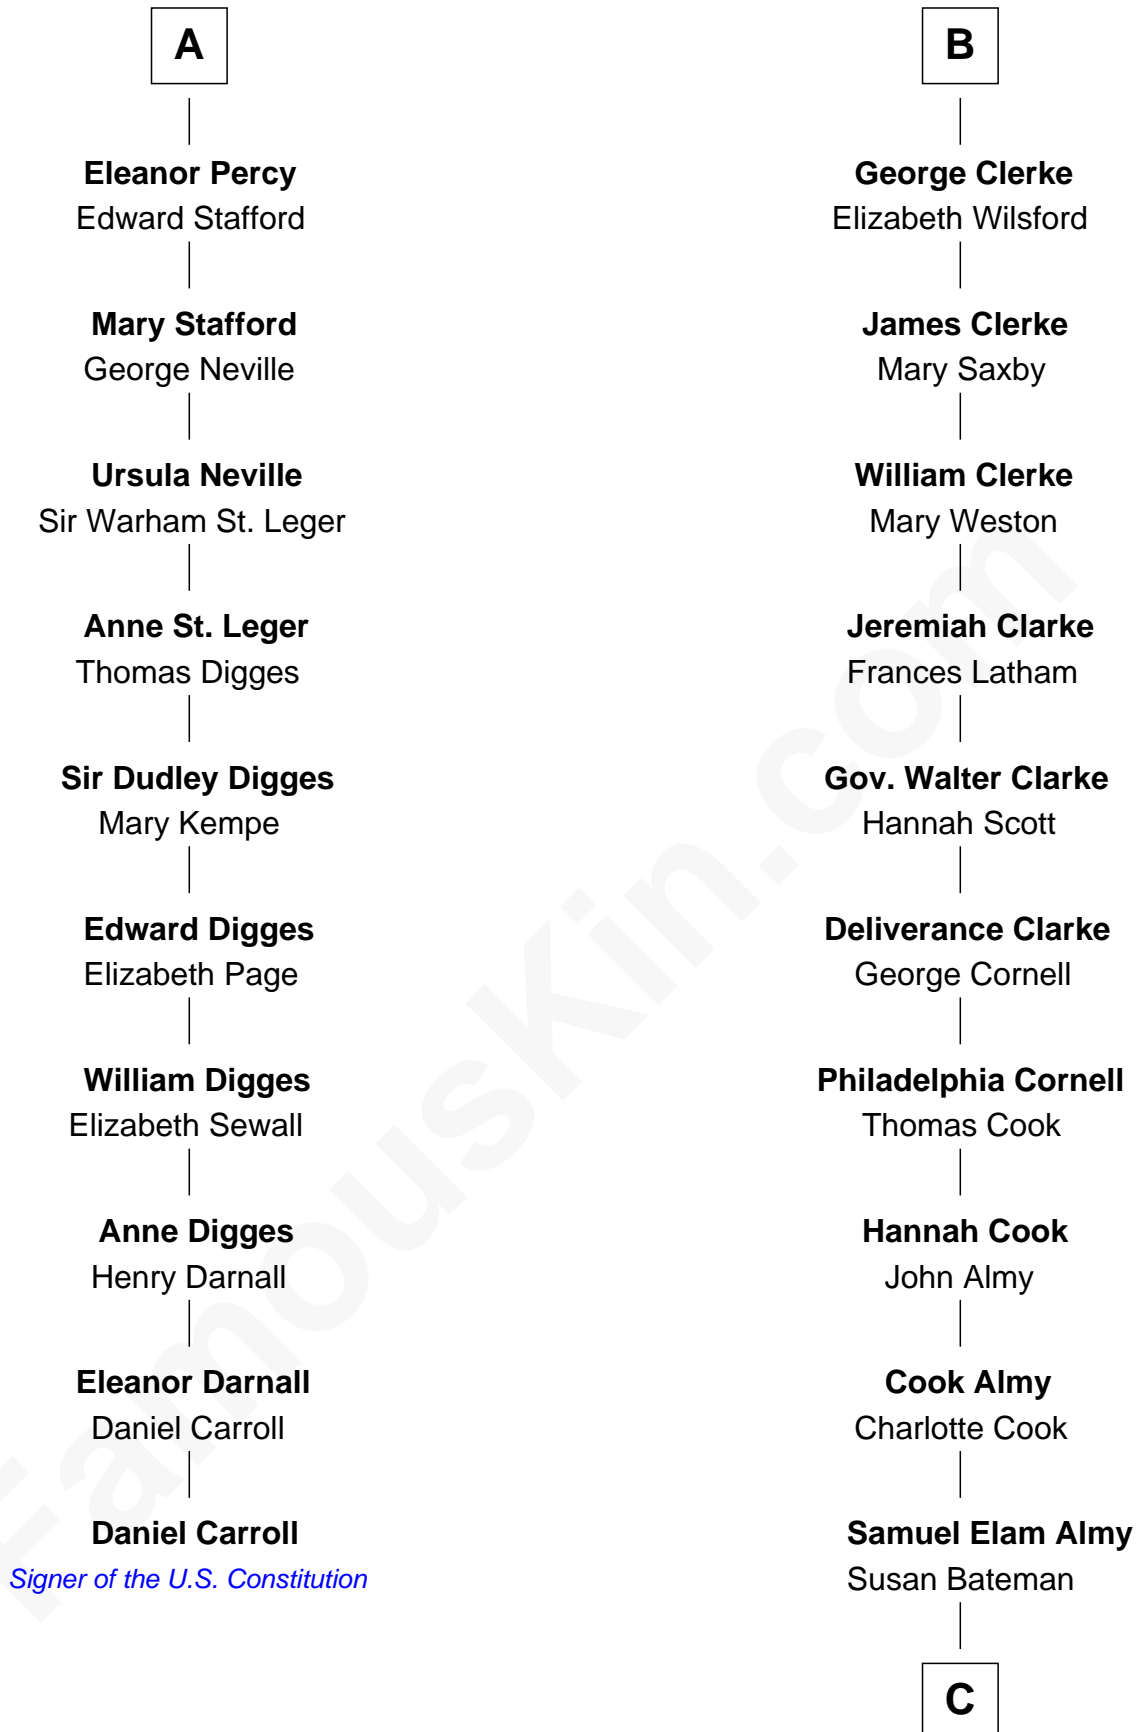

FamousKin.com

Relationship Chart of

Daniel Carroll

Signer of the U.S. Constitution

16th cousin 4 times removed of

Marilyn Monroe

Actress, Model, and Singer

Sir Thebaud de Verdun

Sir William Ferrers

Philippa Clifford

Sir Walter Devereux

Elizabeth Merbery

Sir Thomas Ferrers

Elizabeth Freville

Anne Devereux

William Herbert

Sir Henry Ferrers

Margaret Heckstall

Maud Herbert

Henry Percy

Elizabeth Ferrers

James Clerke

A

B

C

—
Susan Bateman Almy
Charles Adams Gifford

—
Frederick Almy Gifford
Elizabeth Easton Tennant

—
Charles Stanley Gifford
Gladys Pearl Monroe

—
Marilyn Monroe
Actress, Model, and Singer