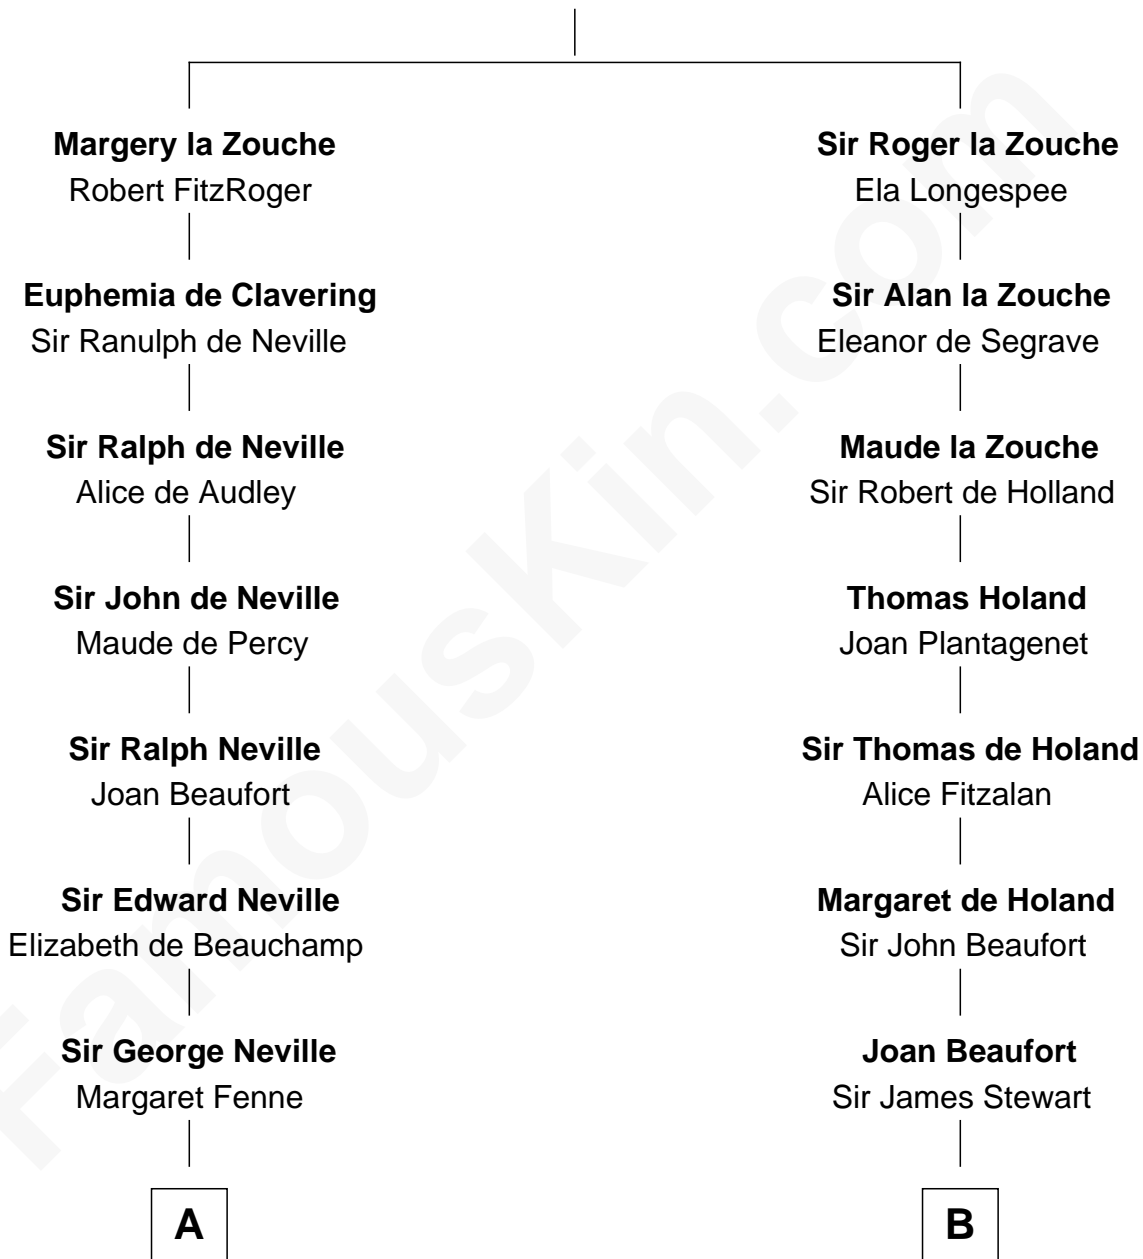

FamousKin.com Relationship Chart of

Daniel Carroll

Signer of the U.S. Constitution

15th cousin 4 times removed of

Noel Coward

Playwright, Actor, and Songwriter

Alan la Zouche

Ellen de Quincy

C

Henry Gordon Veitch

Mary Kathleen Synch

Violet Agnes Veitch

Arthur Sabin Coward

Noel Coward

Playwright, Actor, and Songwriter

FamousKin.com