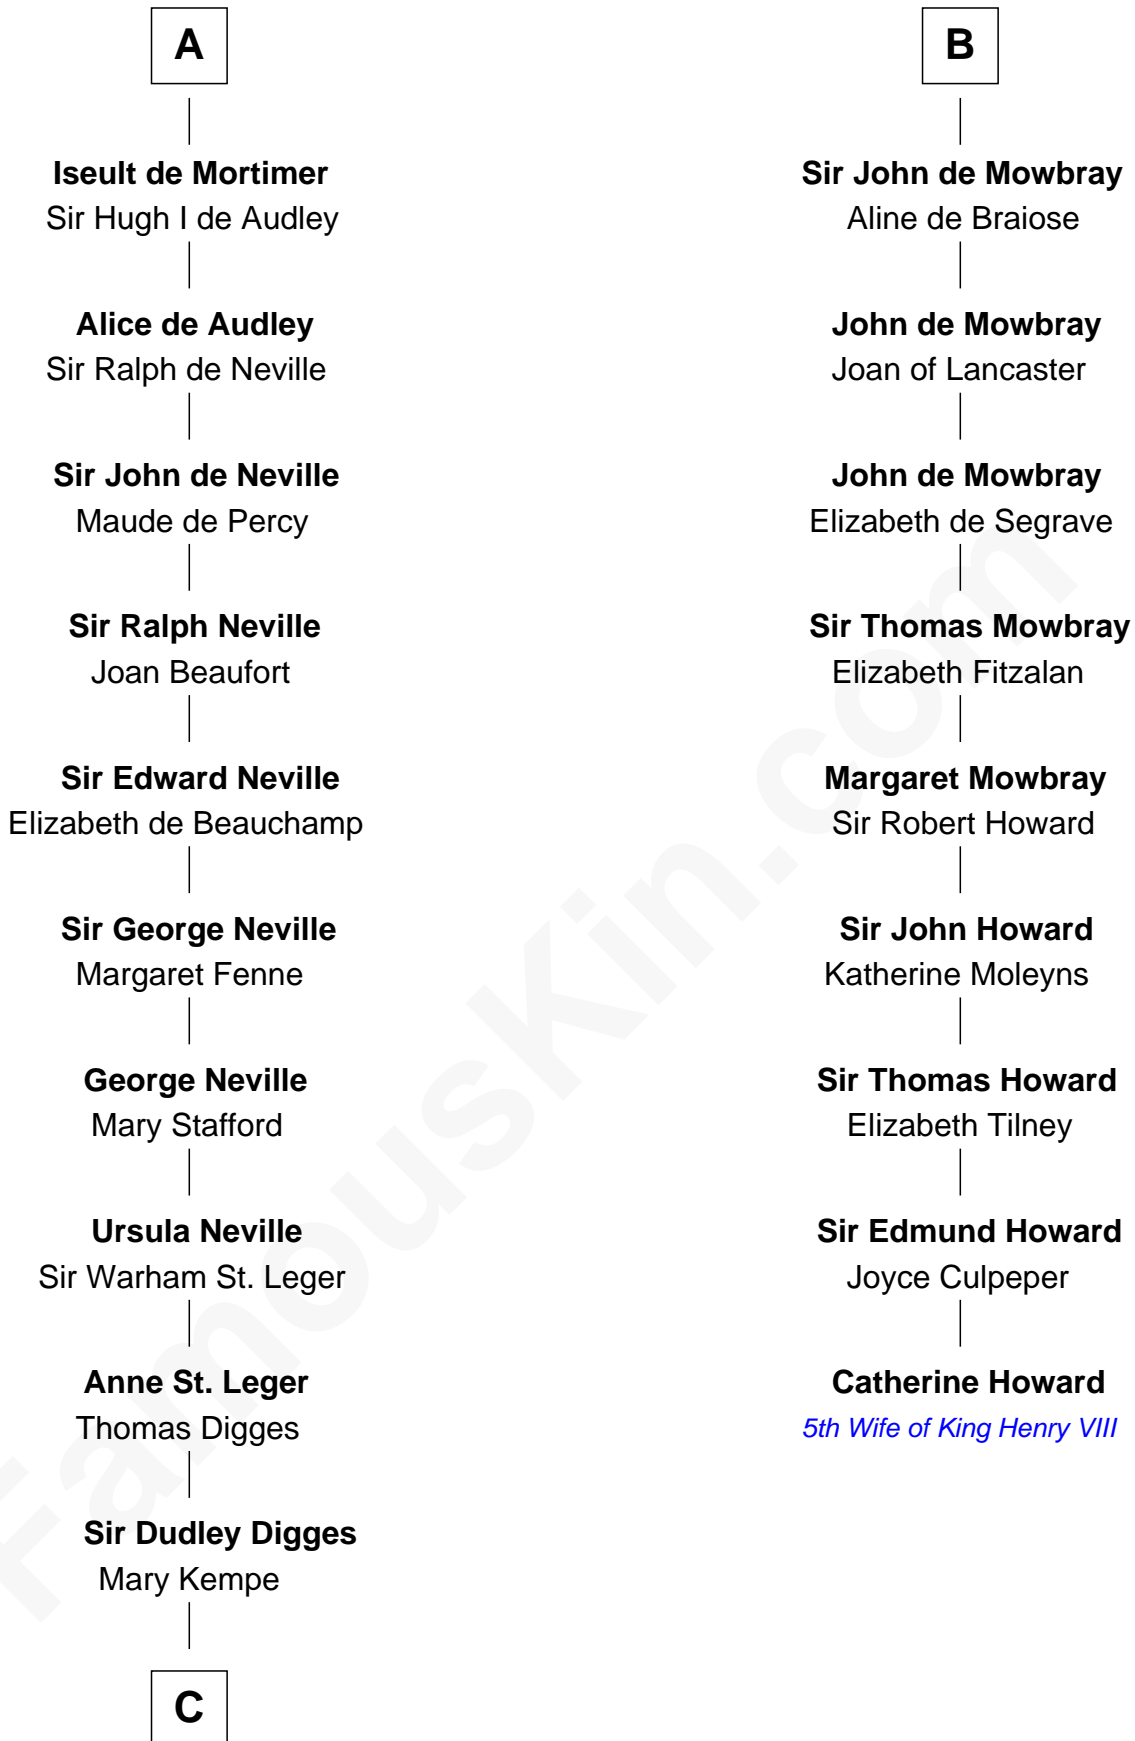

FamousKin.com

Relationship Chart of

Daniel Carroll

Signer of the U.S. Constitution

15th cousin 6 times removed of

Catherine Howard

5th Wife of King Henry VIII

Gilla Comgaill O'Toole
Sadb Mael Morda O'Domnail

Muitchertach O'Toole
Cacht Inion Loigsig O'Morda

Mor O'Toole
Dermot MacMurrough

Aoife MacMurrough
Richard de Clare

Isabel de Clare
Sir William Marshal

Eva Marshal
William de Braiose

Maud de Braose
Roger Mortimer

Sir Edmund Mortimer
Margaret de Fiennes

A

Muitchertach O'Toole
Cacht Inion Loigsig O'Morda

Mor O'Toole
Dermot MacMurrough

Aoife MacMurrough
Richard de Clare

Isabel de Clare
Sir William Marshal

Isabel Marshal
Sir Gilbert de Clare

Sir Richard de Clare
Maud de Lacy

Roese de Clare
Sir Roger de Mowbray

B

C

—
Edward Digges

Elizabeth Page

—
William Digges

Elizabeth Sewall