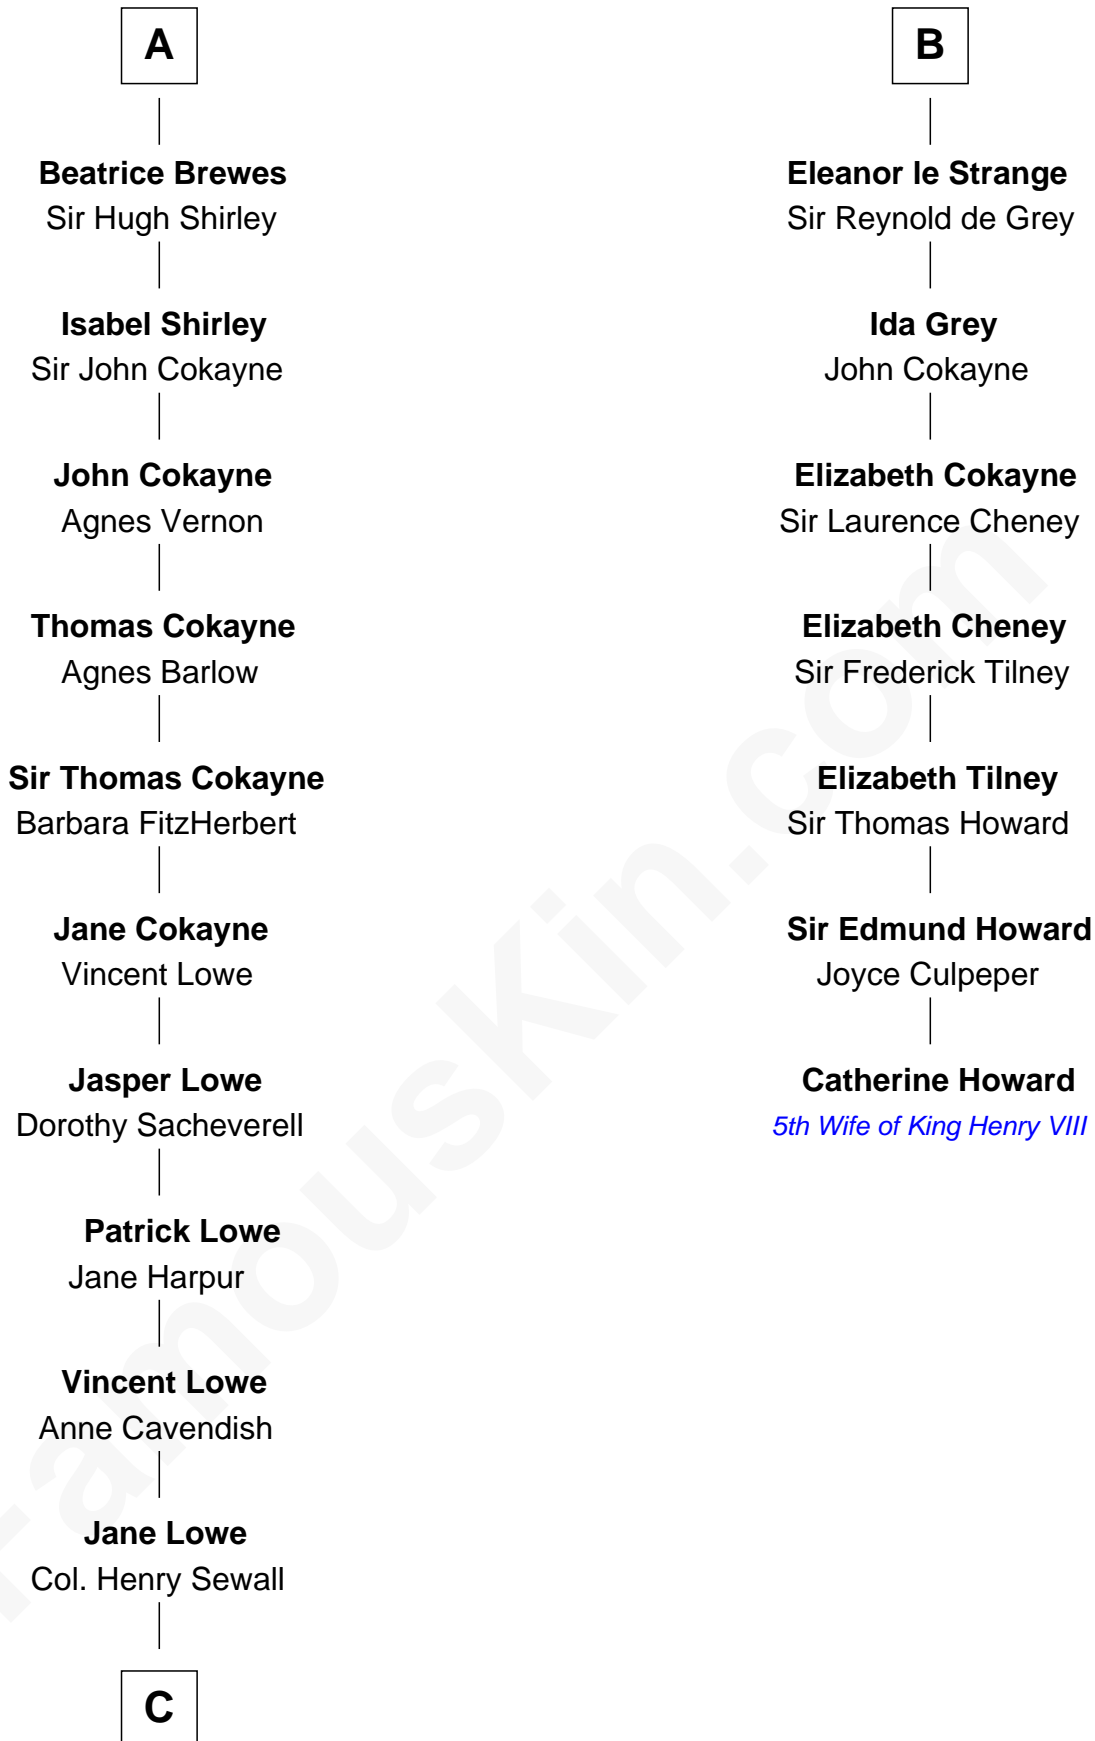

## Relationship Chart of Daniel Carroll

*Signer of the U.S. Constitution*

13th cousin 7 times removed of

## Catherine Howard

*5th Wife of King Henry VIII*

**Robert Fitzrichard**

Maud de St. Liz

**C**

—  
**Elizabeth Sewall**

William Digges

—  
**Anne Digges**