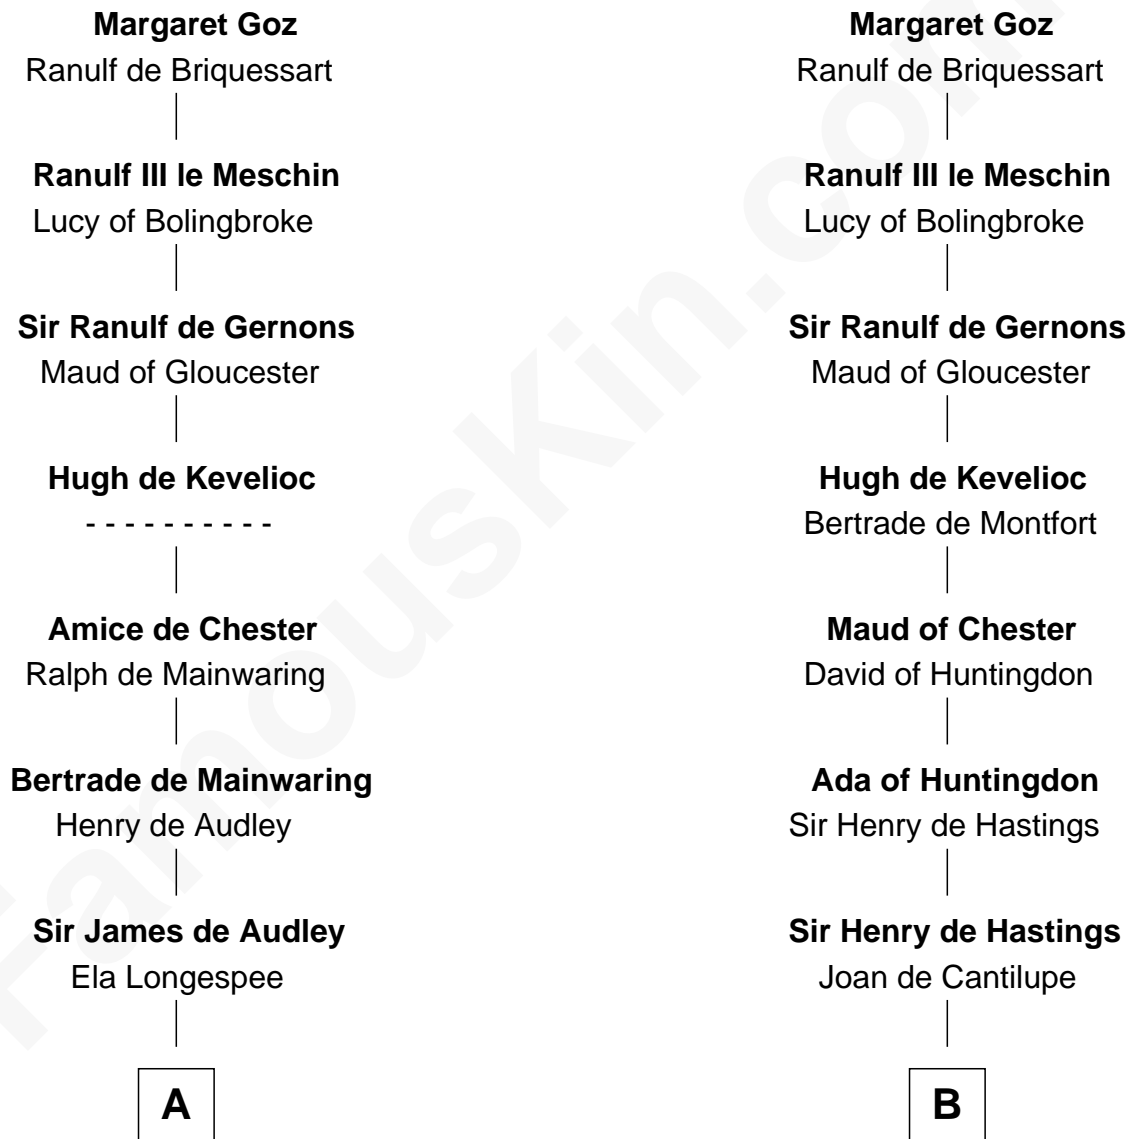

## Relationship Chart of Daniel Carroll

*Signer of the U.S. Constitution*

15th cousin 6 times removed of

## Catherine Howard

*5th Wife of King Henry VIII*

**Richard Goz**

-----

**C**

—  
**Edward Digges**

Elizabeth Page

—  
**William Digges**

Elizabeth Sewall

—  
**Anne Digges**

Henry Darnall

—  
**Eleanor Darnall**

Daniel Carroll

—  
**Daniel Carroll**

*Signer of the U.S. Constitution*

FamousKin.com