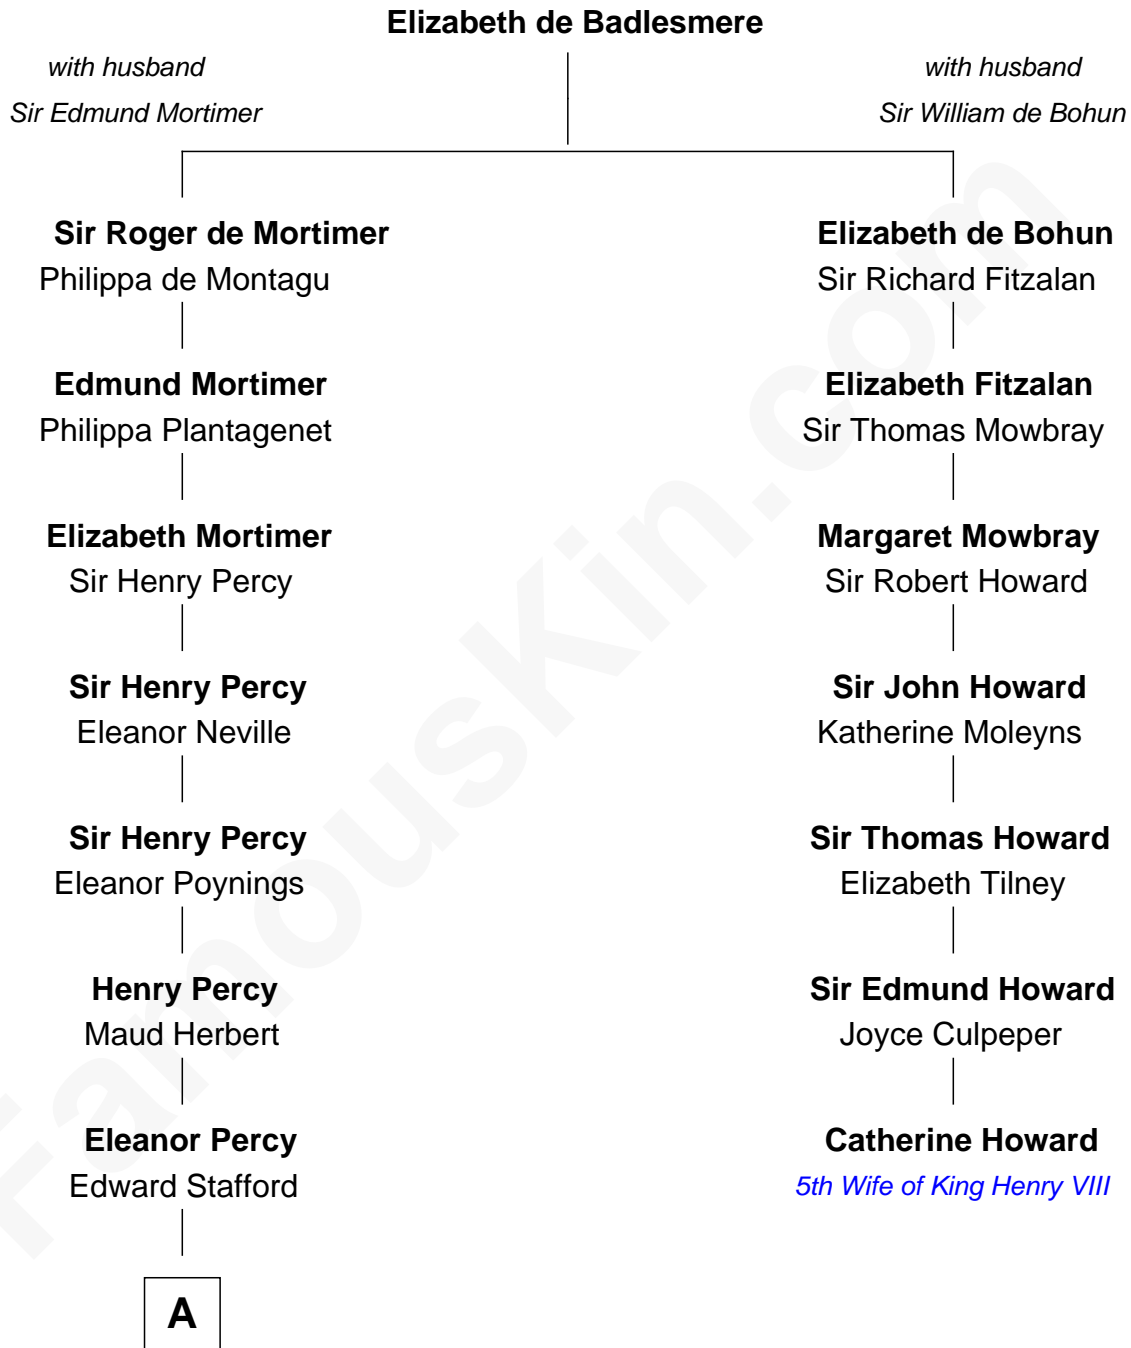

Catherine Howard

5th Wife of King Henry VIII