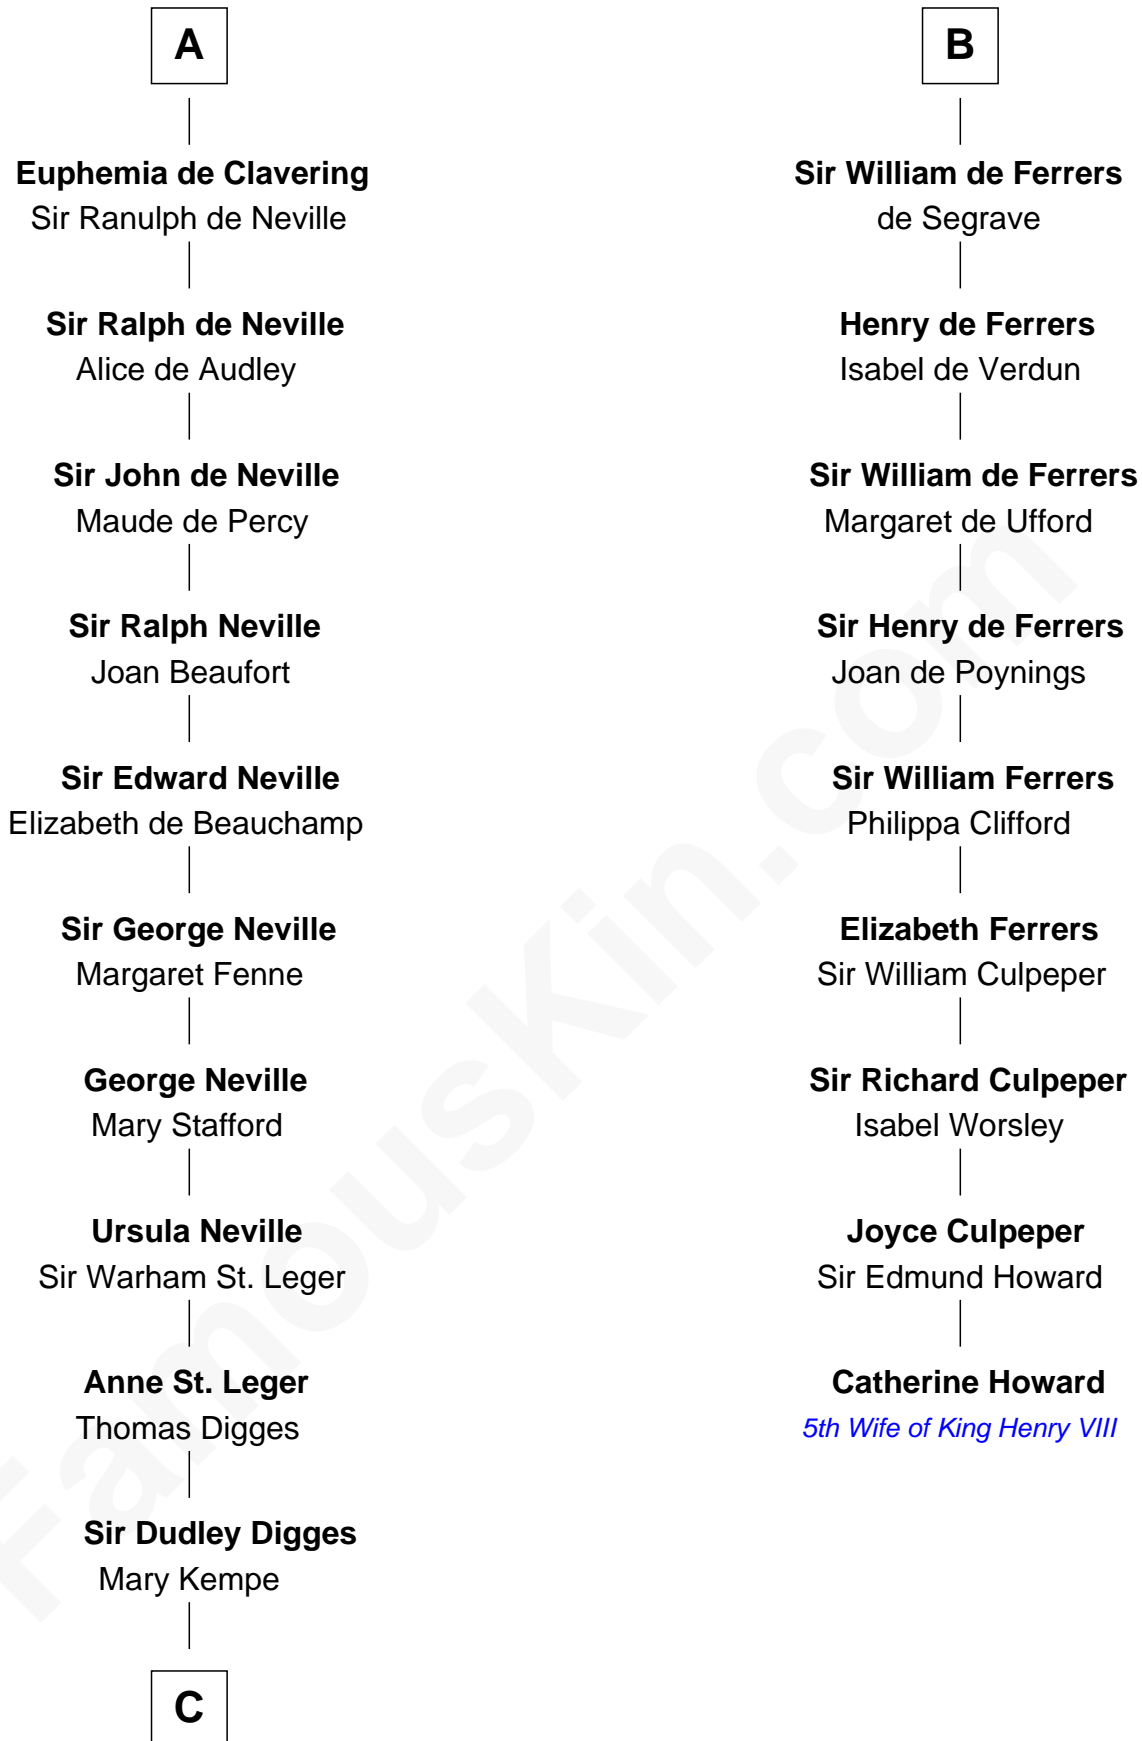

FamousKin.com

Relationship Chart of

Daniel Carroll

Signer of the U.S. Constitution

15th cousin 6 times removed of

Catherine Howard

5th Wife of King Henry VIII

Robert de Beauchamp

Helen of Galloway

Sir Roger de Quincy

Ellen de Quincy

Alan la Zouche

Margery la Zouche

Robert FitzRoger

A

Beatrice de Beauchamp

Sir Roger de Quincy

Margaret de Quincy

Sir William de Ferrers

Sir William de Ferrers

Anne Duward

B

C

—
Edward Digges

Elizabeth Page

—
William Digges

Elizabeth Sewall

—
Anne Digges

Henry Darnall

—
Eleanor Darnall

Daniel Carroll

—
Daniel Carroll